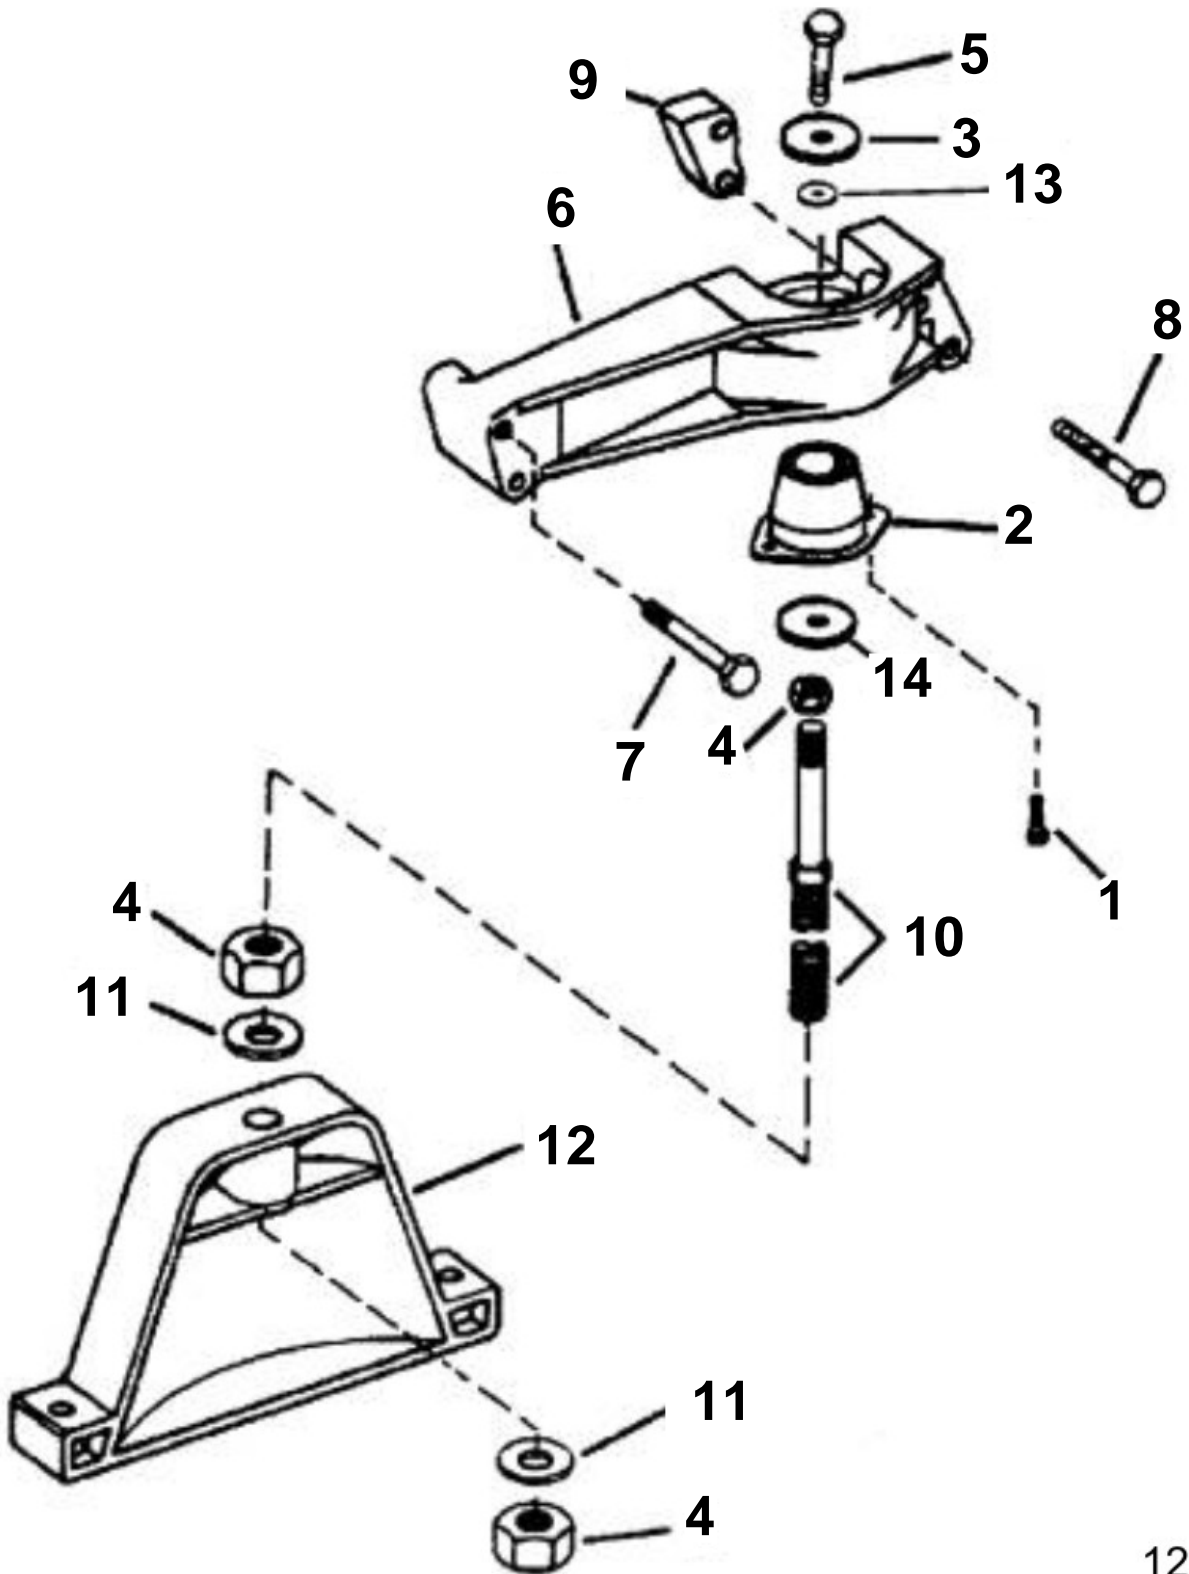

3.0GSMWTR, 3.0GSMWTS, 3.0GSPWTR, 3.0GSPWTS

12168

3.0GSMWTR, 3.0GSMWTS, 3.0GSPWTR, 3.0GSPWTS

REF	PART NO.	QTY	DESCRIPTION	NOTES
1	3852474	2	Screw, Mount to bracket	
2	3853789	1	Rubber cushion	
3	3852540	1	Washer	
4		3	Nut	
5		1	Hexagon screw	
6	3857240	1	Bracket	
7	3853367	2	Screw	
8	3853407	2	Screw	Stbd Port
9	3853252	1	Spacer	
10	3857469	1	Bar	
11	3852000	2	Washer	
12	3852586	1	Base	
13	955897	1	Washer	
14	3852622	1	Washer	