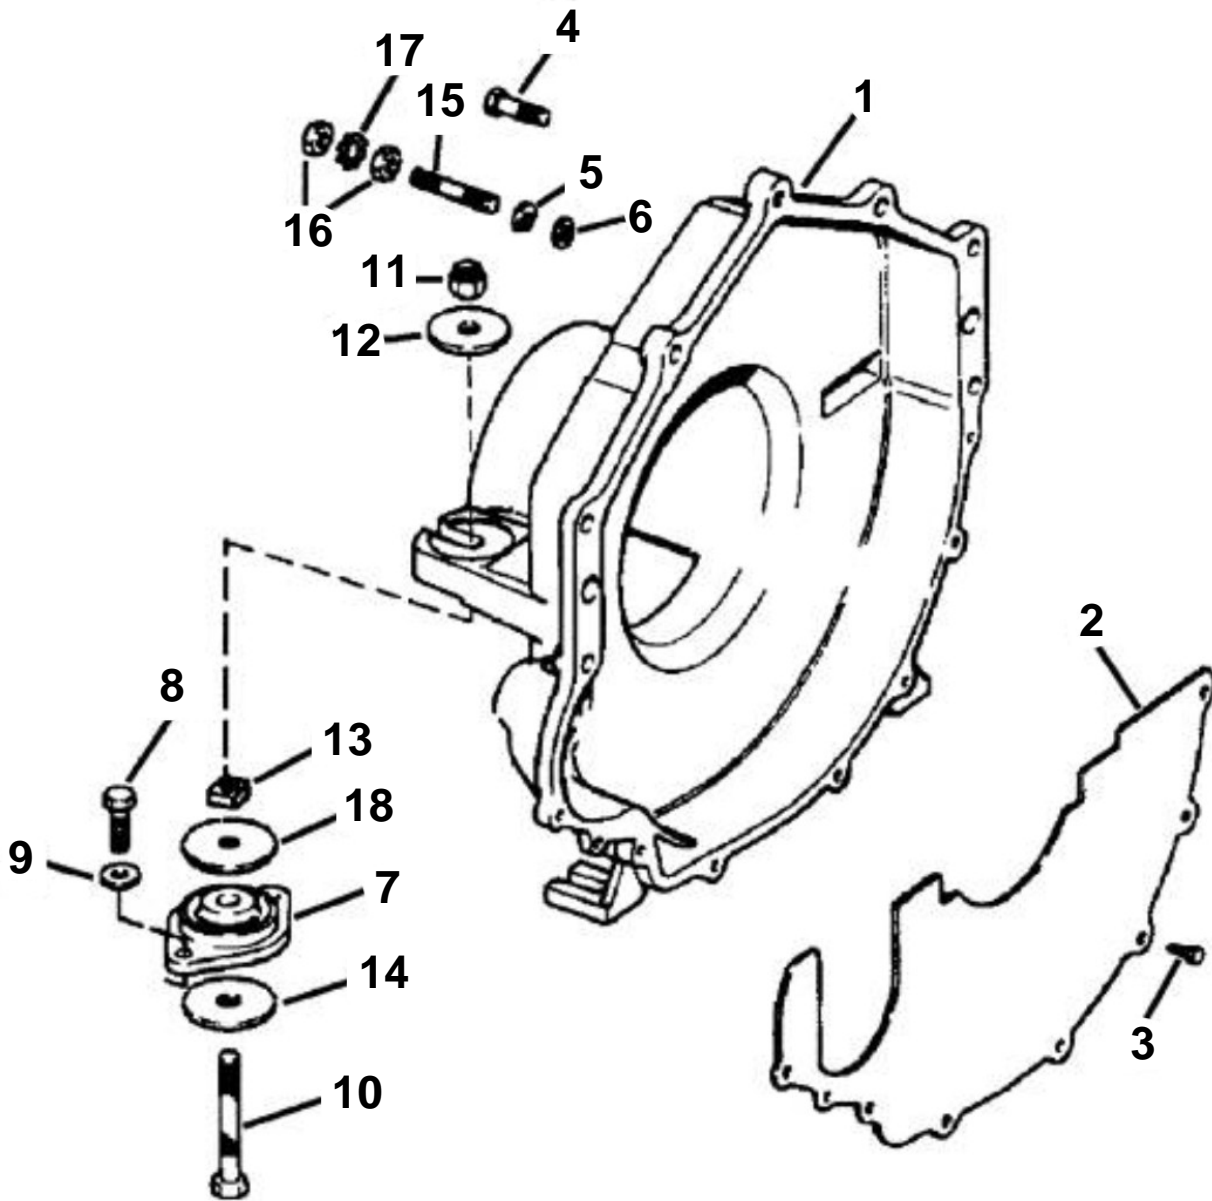

3.0GSMWTR, 3.0GSMWTS, 3.0GSPWTR, 3.0GSPWTS

12167

3.0GSMWTR, 3.0GSMWTS, 3.0GSPWTR, 3.0GSPWTS

REF	PART NO.	QTY	DESCRIPTION	NOTES
1	3853457	1	Housing	
2	3857344	1	Cover, Flywheel	
3	3852421	4	Screw, Flywheel cover to hsg	
4	3853326	4	Screw, Flywheel hsg to engine	
5	3852002	1	Spring washer, Ground stud, flywheel hsg	Starboard
6	3852058	1	Washer, Ground stud, flywheel hsg	
7	3853806	1	Rubber cushion	
8	959968	4	Hexagon screw, Rear mount to transom plate	
9	3852155	4	Washer, Rear mount to transom plate	
10	3850930	2	Hexagon screw, Rear mount	
11	3850929	2	Lock nut, Rear mount	
12	3852540	2	Washer, Rear mount to flywheel hsg	
13	3852539	2	Square nut	
14	3852542	2	Washer	
15	3850571	1	Stud, Flywheel hsg to engine	Ground
16	3852065	2	Nut, Terminal to ground stud, flywheel hsg	
17	3852070	1	Washer, Ground stud, flywheel hsg	Starboard
18	3852622	2	Washer, Rear mount	