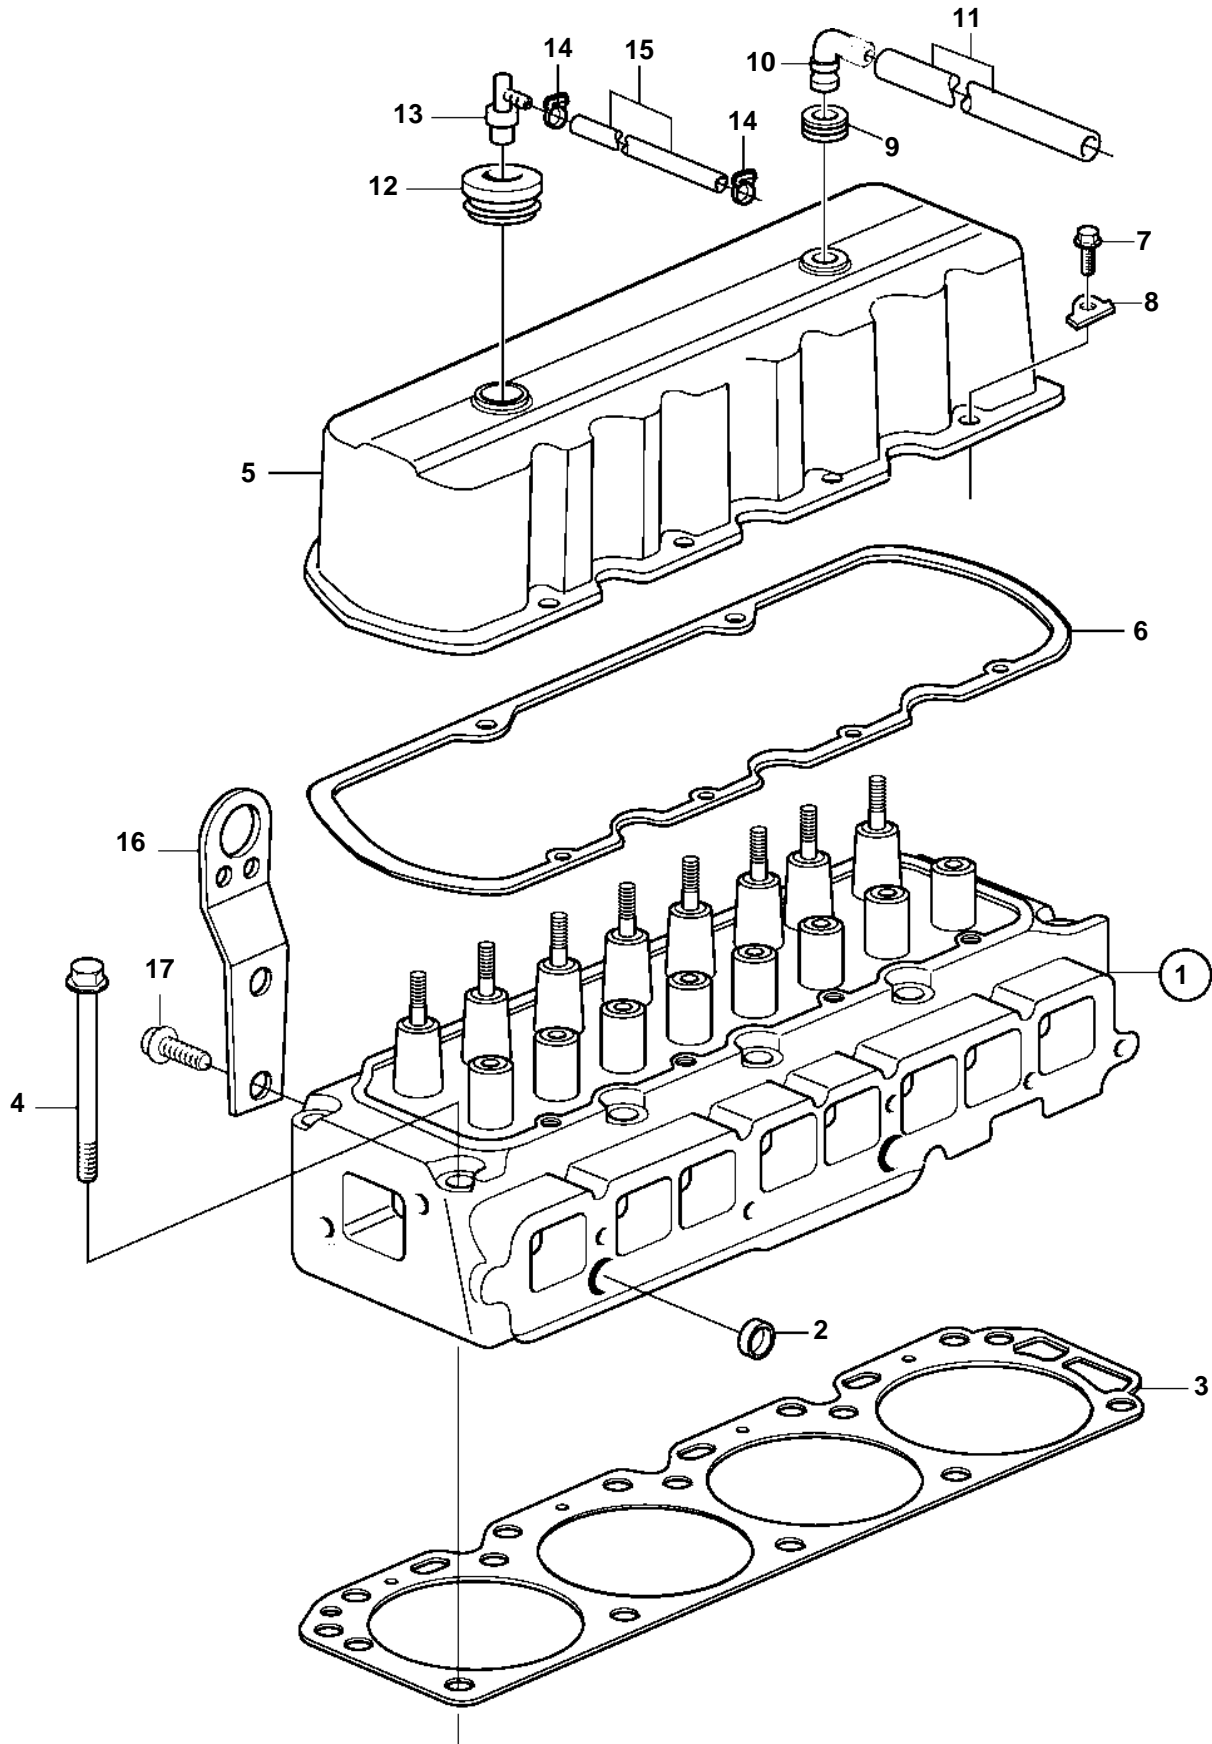

3.0GSMWTR, 3.0GSMWTS, 3.0GSPWTR, 3.0GSPWTS

3.0GSMWTR, 3.0GSMWTS, 3.0GSPWTR, 3.0GSPWTS

REF	PART NO.	QTY	DESCRIPTION	NOTES
1	3854012	1	Cylinder head	
2	3852102	2	• Core plug	
3	3853336	1	Cylinder head gasket	
4	3857900	10	Bolt	
5	3853784	1	Valve cover	
6	3852693	1	Gasket	
7	3856134	5	Bolt	
8	3852442	5	Reinforcement	
9	3852103	1	Grommet	
10	3852104	1	Elbow	
11	3857178	1	Hose	
12	3857279	1	Grommet	
13	3856884	1	Valve	Crankcase ventilation
14	3852529	2	Clamp	
15	3856870	1	Hose	
16		1	Bracket	NOT SERVICED
17		2	Bolt	NOT SERVICED