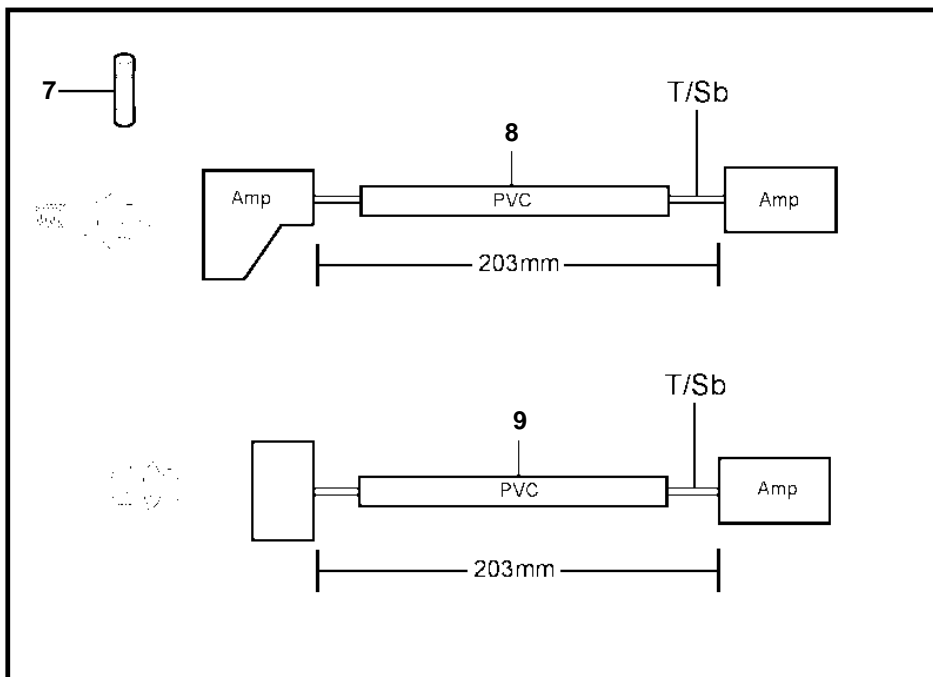

3.0GSMWTR, 3.0GSMWTS, 3.0GSPWTR, 3.0GSPWTS

1

24651

3.0GSMWTR, 3.0GSMWTS, 3.0GSPWTR, 3.0GSPWTS

REF	PART NO.	QTY	DESCRIPTION	NOTES
1		1	Alarm kit	3.0
2	3857457	1	· Horn	
3	3852610	1	· T-nipple	
4	3852215	1	· Pressure monitor, oil pressure	
5		1	· Breaker, coolant water temp.	
6	3852096	1	· Gasket	
7	956956	2	· Splice	
8	3857572	1	· Wiring harness	
9		1	· Wiring harness	