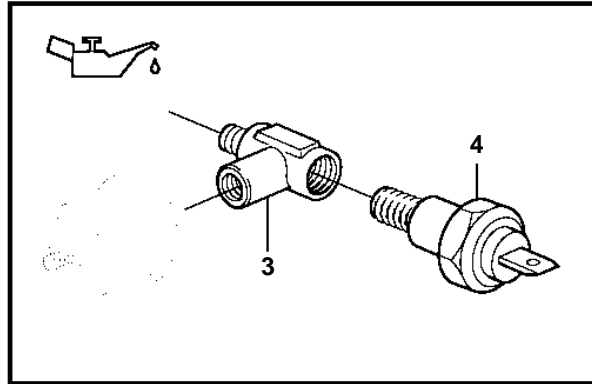

3.0GSMWTR, 3.0GSMWTS, 3.0GSPWTR, 3.0GSPWTS

1

24651

3.0GSMWTR, 3.0GSMWTS, 3.0GSPWTR, 3.0GSPWTS

REF	PART NO.	QTY	DESCRIPTION	NOTES
1		1	Alarm kit	3.0
2	3857457	1	· Horn	
3	3852610	1	· T-nipple	
4	3852215	1	· Pressure monitor, oil pressure	
5		1	· Breaker, coolant water temp.	
6	3852096	1	· Gasket	
7	956956	2	· Splice	
8	3857572	1	· Wiring harness	
9		1	· Wiring harness	