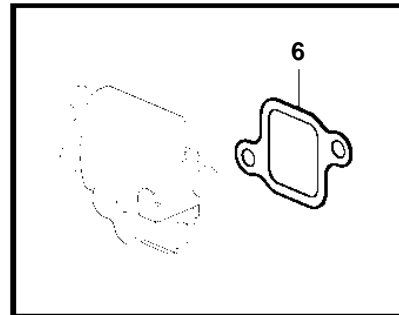

3.0GSMWTR, 3.0GSMWTS, 3.0GSPWTR, 3.0GSPWTS

1

24651

3.0GSMWTR, 3.0GSMWTS, 3.0GSPWTR, 3.0GSPWTS

REF	PART NO.	QTY	DESCRIPTION	NOTES
1		1	Alarm kit	3.0
2	3857457	1	· Horn	
3	3852610	1	· T-nipple	
4	3852215	1	· Pressure monitor, oil pressure	
5		1	· Breaker, coolant water temp.	
6	3852096	1	· Gasket	
7	956956	2	· Splice	
8	3857572	1	· Wiring harness	
9		1	· Wiring harness	