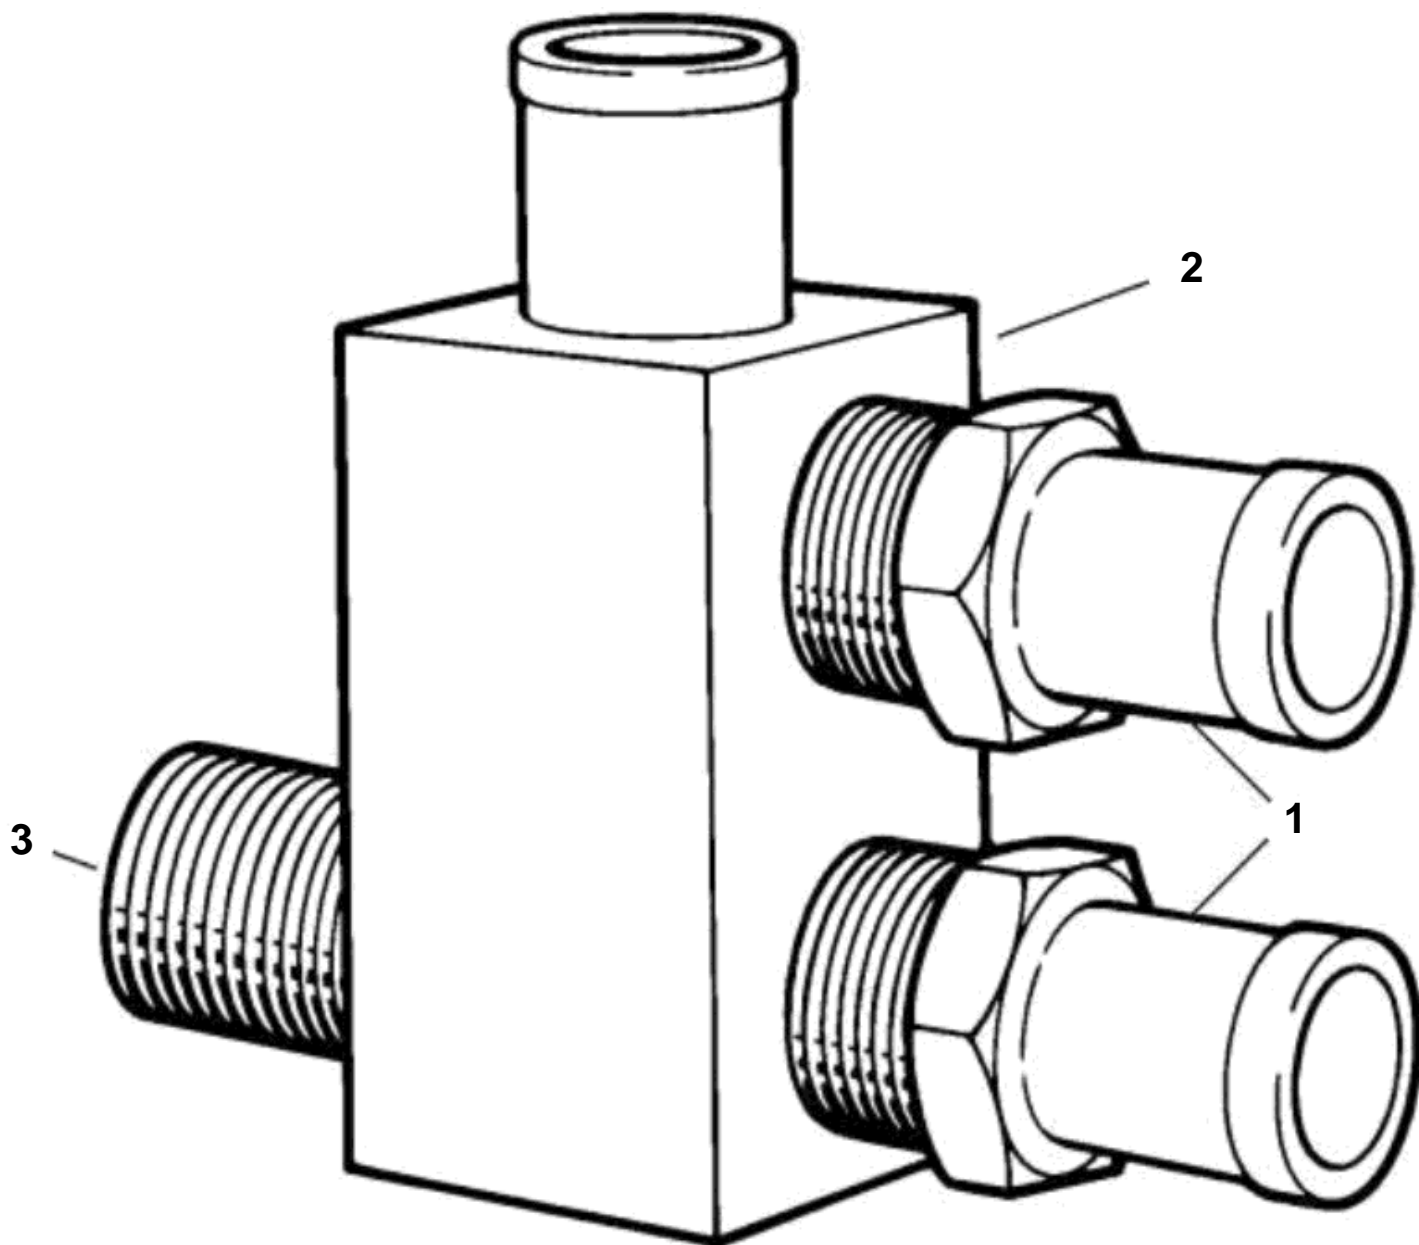

3.0GSMWTR, 3.0GSMWTS, 3.0GSPWTR, 3.0GSPWTS

12774

3.0GSMWTR, 3.0GSMWTS, 3.0GSPWTR, 3.0GSPWTS

REF	PART NO.	QTY	DESCRIPTION
1		1	Hot water output kit, 3.0 Liter
		2	· Nipple
2	3855789	1	· Connection block
3	3855790	1	· Nipple, ½ inch