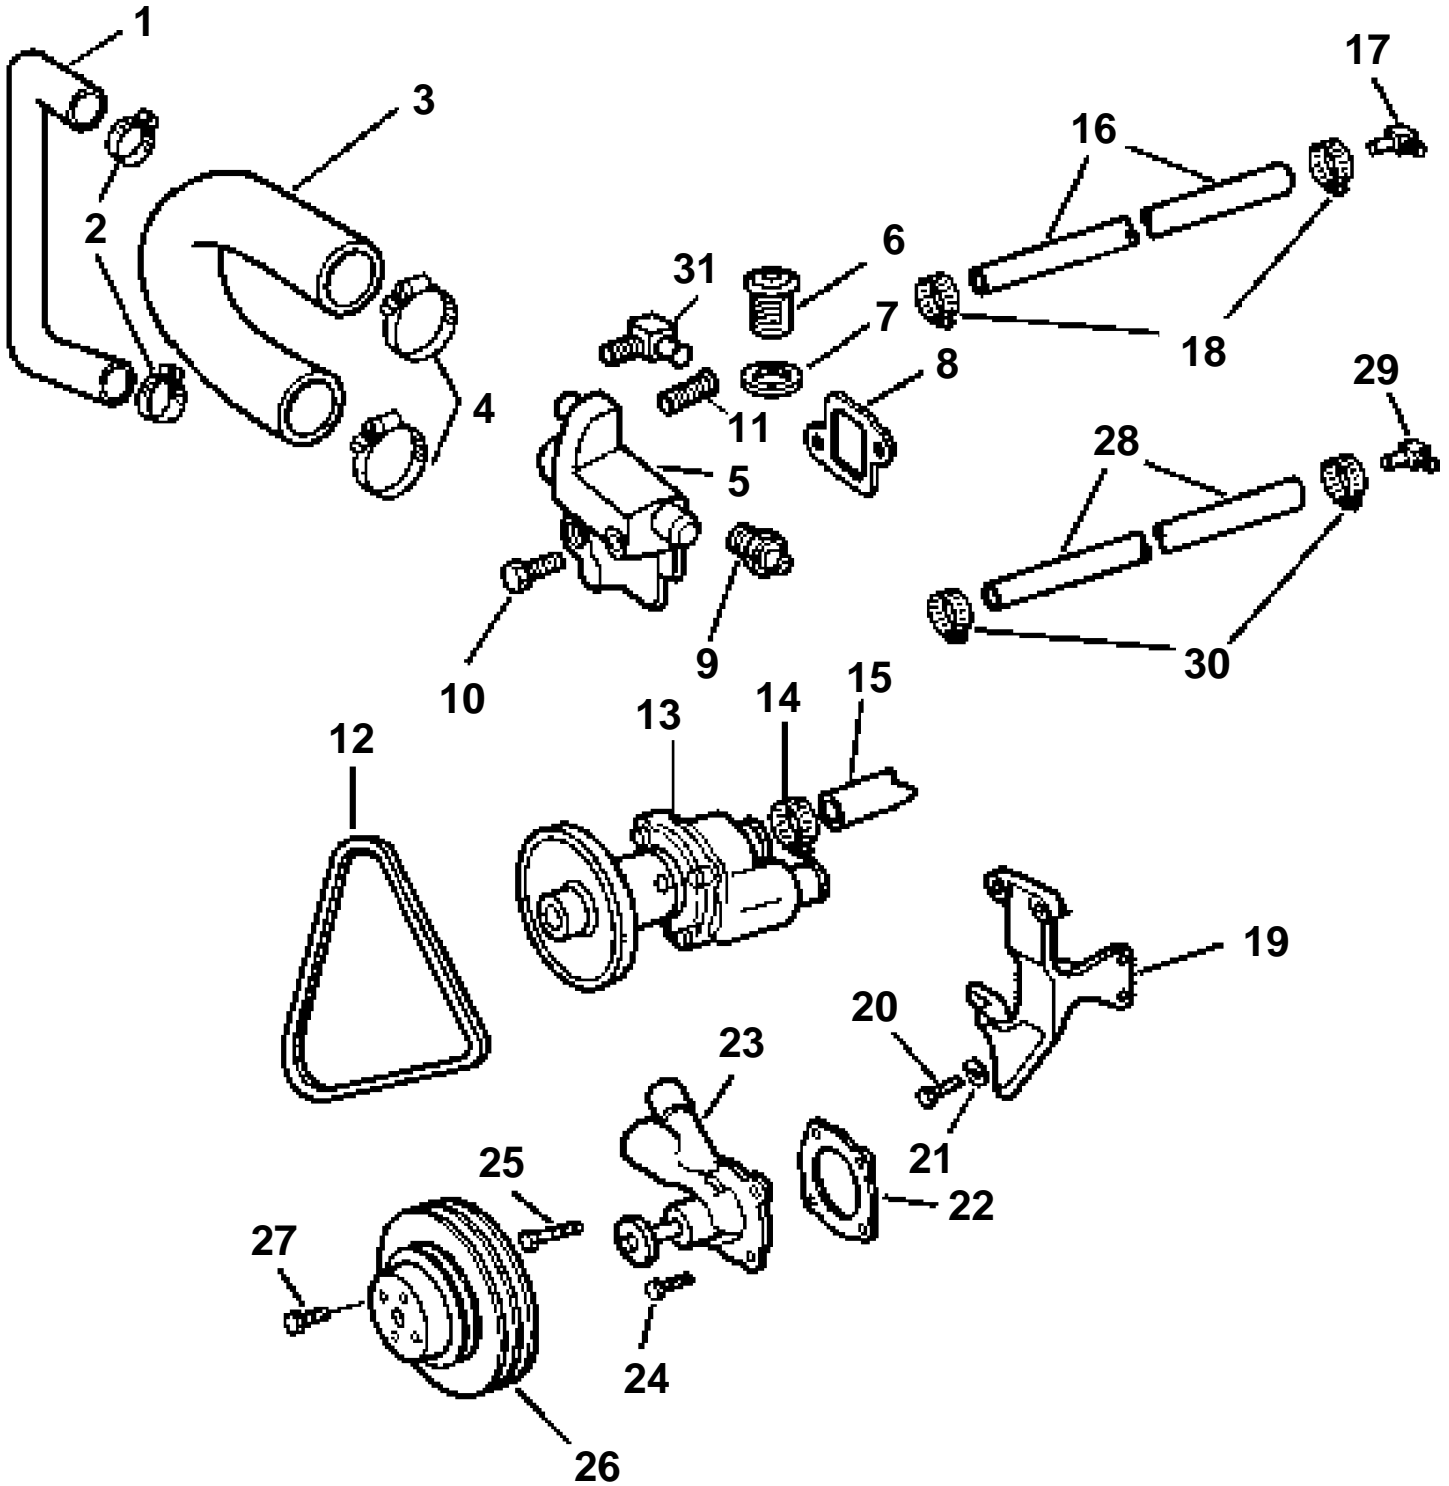

3.0GSMWTR, 3.0GSMWTS, 3.0GSPWTR, 3.0GSPWTS

GR71815

3.0GSMWTR, 3.0GSMWTS, 3.0GSPWTR, 3.0GSPWTS

REF	PART NO.	QTY	DESCRIPTION	NOTES
1	3852746	1	Hose, Thermostat hsg to manifold	
2	3853780	2	Hose clamp, Hose to elbow, exhaust manifold	
3	3857391	1	Hose, Thermostat hsg to water pump	
4	3852098	2	Hose clamp, Hose, thermostat hsg to water pump	
5	3858869	1	Thermostat housing	
6	3853799	1	Thermostat	
7	3856537	1	O-ring, Thermostat	
8	3852096	1	Gasket, Therm hsg to cylinder head	Part of engine gasket kit
9	3852029	1	Sensor, Water temperature	
	872068	1	Temperature sensor, Water temperature, dual station	
10	3853266	1	Screw, Therm. hsg to engine	
11	3857822	1	Fitting, Straight	
12	3850268	1	V-belt, Water pump	
13	3857794	1	Sea water pump	
14	3850422	1	Hose clamp, Hose, water pump inlet	
15	3852331	1	Hose, Gimbal hsg to water pump	Manual steering
16	3857823	1	Hose, Thermostat hsg to exhaust elbow	1/2-in. I.D.
17	3857821	1	Elbow, Water to high rise elbow	1/2-in. I.D. hose
18	3853794	2	Hose clamp, Hose, therm. hsg	
19	3857223	1	Bracket, Water pump to engine	
20	3853155	2	Screw, Water pump to bracket	
21	3852162	2	Washer, Screw, water pump to bracket	
22	3853342	1	Gasket, Water pump	Part of engine gasket kit
23	3854017	1	Water pump	
24	3853167	2	Bolt, Water pump	
25	3852063	2	Screw, Water pump	
26	3852401	1	Pulley, Water pump	
27	3853390	4	Screw, Water pump pulley to hub	
28	3851592	1	Hose, Thermostat hsg to manifold	
29	3852538	1	Elbow, Water hose to exhaust manifold	
30	3853780	2	Hose clamp, Hose, therm. hsg to manifold	
31	3858855	1	Fitting	