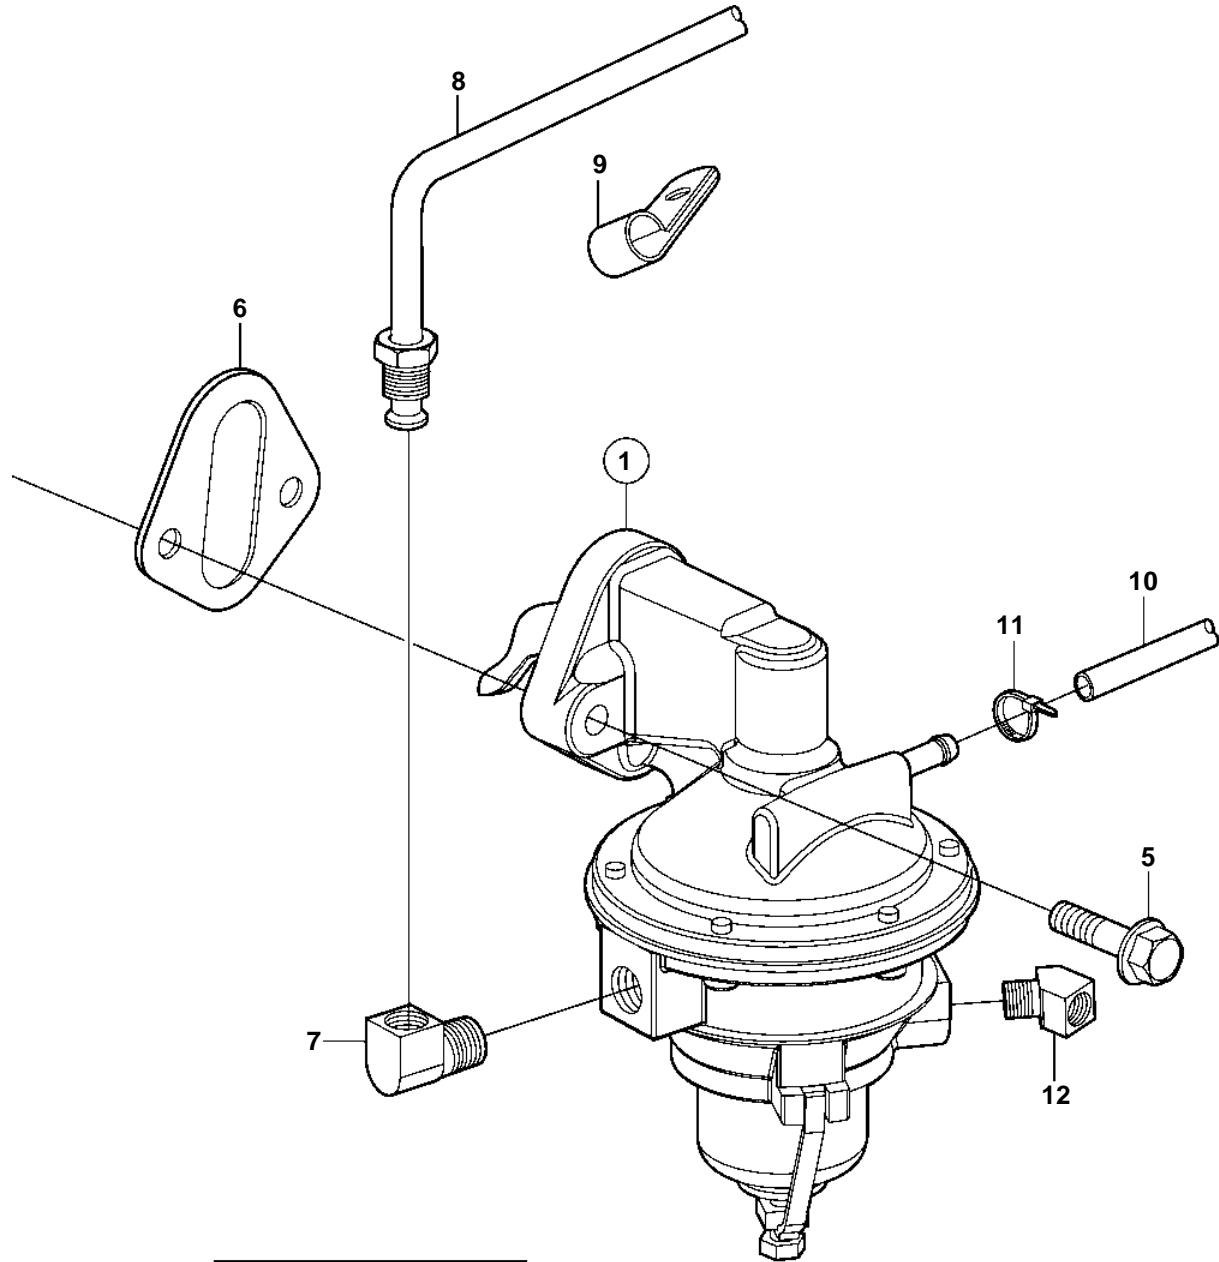

3.0GSMNCA, 3.0GSMNCS, 3.0GSPNCA, 3.0GSPNCS

3.0GSMNCA, 3.0GSMNCS, 3.0GSPNCA, 3.0GSPNCS

REF	PART NO.	QTY	DESCRIPTION	NOTES
1	3854858	1	Fuel pump	
2	3855104	1	· Fuel filter insert	
3		1	· · Seal	not sold separately
4		1	· · Filter	not sold separately
5	3853397	2	Screw	
6	3854865	1	Gasket	
7	3852453	1	Fitting	
8		1	Fuel pipe	
9	3852427	1	Clamp	
10	3854242	1	Hose	L=39"
11	948211	1	Strip clamp	
12	3852489	1	Adapter	