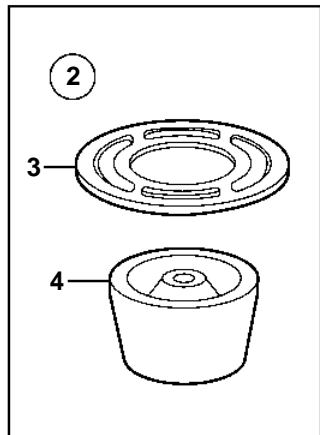

3.0GSMNCA, 3.0GSMNCS, 3.0GSPNCA, 3.0GSPNCS

3.0GSMNCA, 3.0GSMNCS, 3.0GSPNCA, 3.0GSPNCS

REF	PART NO.	QTY	DESCRIPTION	NOTES
1	3854858	1	Fuel pump	
2	3855104	1	· Fuel filter insert	
3		1	· · Seal	not sold separately
4		1	· · Filter	not sold separately
5	3853397	2	Screw	
6	3854865	1	Gasket	
7	3852453	1	Fitting	
8		1	Fuel pipe	
9	3852427	1	Clamp	
10	3854242	1	Hose	L=39"
11	948211	1	Strip clamp	
12	3852489	1	Adapter	