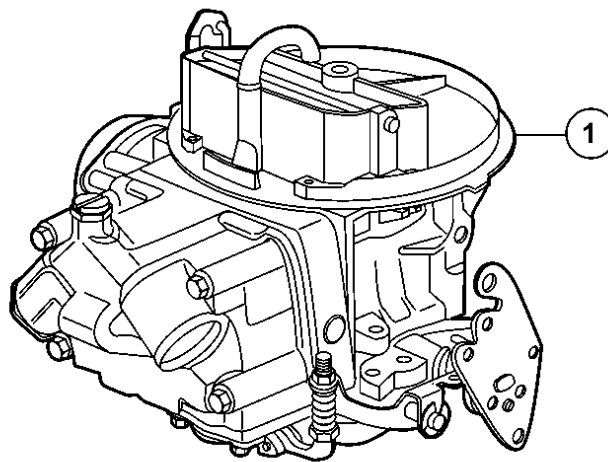

3.0GSMNCA, 3.0GSMNCS, 3.0GSPNCA, 3.0GSPNCS

**3.0GSMNCA, 3.0GSMNCS, 3.0GSPNCA, 3.0GSPNCS**

REF	PART NO.	QTY	DESCRIPTION	SEE SEC.	NOTES
1	3854086	1	Carburetor • Bulletin P-23-1-1	P-23-1-1-EN	Power valve kits, Holley
2	3854116	1	• Carburetor kit		
3	3853283	2	• • Gasket		
4	3854257	1	• • Diaphragm		
5	3854018	1	• Float		
6	3854019	1	• Fuel filter		
7	3853992	1	• Choke		