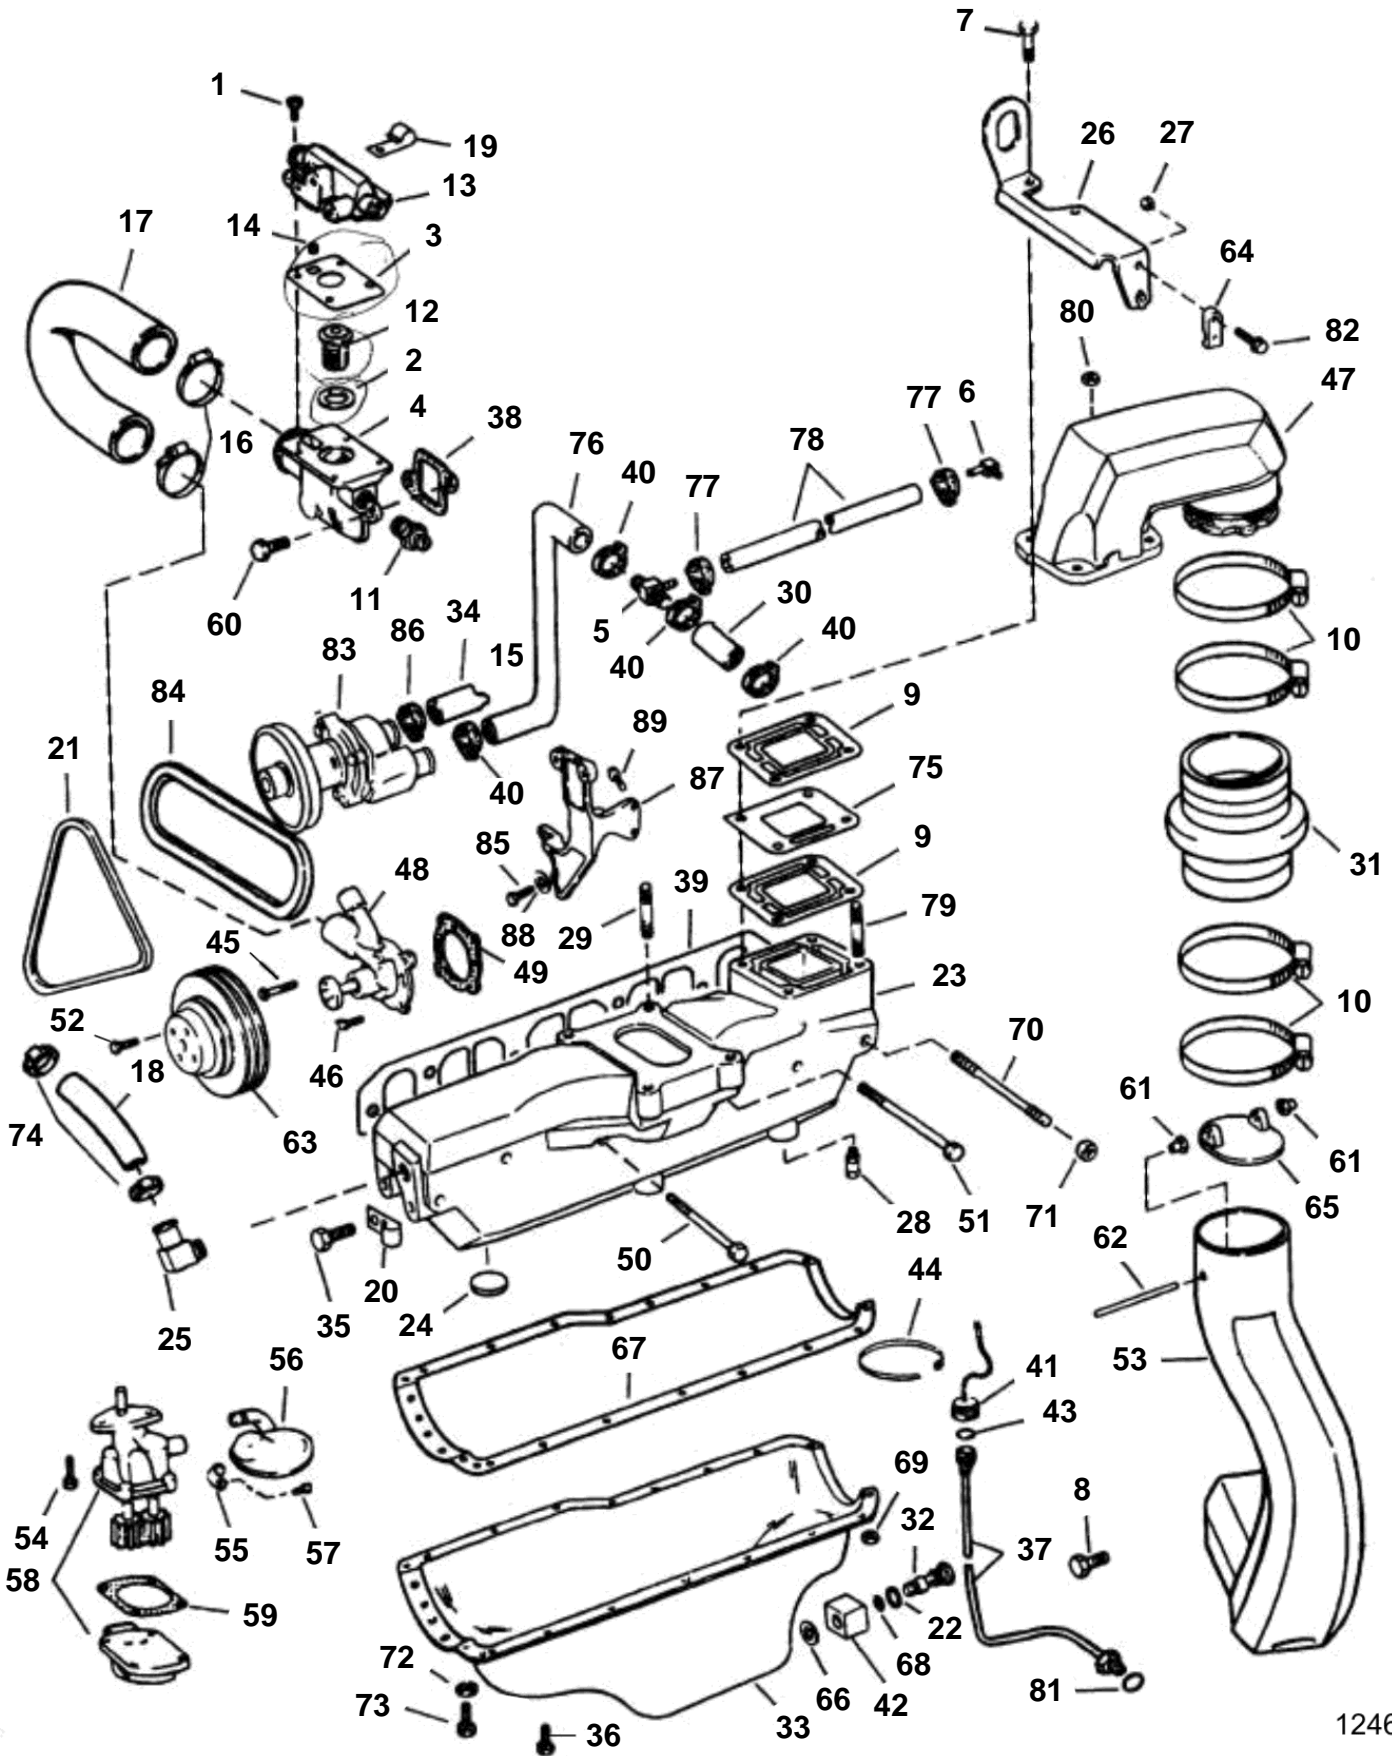

3.0GSMHUB, 3.0GSPHUB

12467

3.0GSMHUB, 3.0GSPHUB

REF	PART NO.	QTY	DESCRIPTION	SEE SEC.	NOTES
1	3852053	4	Screw, Thermostat housing		
2	3852120	1	Gasket, Thermostat		
3	3852127	1	Gasket, Upper to lower assembly		
4	3854254	1	Thermostat housing, Thermostat assembly		
5	3853653	1	T-nipple, Water to thermostat		
6	3853673	1	Nipple, High rise		
7	3853397	2	Screw, Elbow to manifold		
8	3855472	4	Flange screw, Pipe to gimbal		
9	3850495	2	Gasket, Elbow to manifold		
10	3852604	4	Clamp, Hose to elbow		
11	3852029	1	Sender, Water temp		
	828258		Temperature sensor, Water temp., dual sta		
12	3853799	1	Thermostat		
13	3854433	1	Thermostat housing, Upper thermostat		
14	3853672	1	· Plug, Thermostat housing		
15	3852602	1	Clamp, Hose to gimbal		Not shown
16	3852098	2	Clamp, Water pump hose		
17	3852289	1	Hose, Water pump		
18	3853255	1	Hose, Thermostat housing		
19	3852199	1	Clamp, Engine cable		
20	3852092	1	Clamp, Engine cable		Manual steering
21	3852336	1	V-belt, Alternator		Manual steering
	3853536	1	V-belt, Alternator		Power steering
22	3852007	1	Washer, Retainer to fitting		
23	3854045	1	Exhaust pipe		
24	3852134	2	· Core plug		
25	3852538	1	Elbow, Exhaust manifold		
26	3854832	1	Bracket, Throttle control		
27	3852118	1	Nut, Throttle anchor		
28	3854494	1	Drain cock, Water drain		
29	3853373	4	Stud, Carburetor to manifold		
30	3852334	1	Hose, Tee to thermostat		
31	3852741	1	Hose, Exhaust		
32	3852694	1	Hollow screw, Oil pan drain		
33	3854015	1	Oil pan		
34	3852306	1	Hose, Cooler to water pump		Power steering
	3852331	1	Hose, Gimbal to water pump		Manual steering
35	3853419	1	Screw, Engine cable clamp		Manual steering
36	3852595	18	Screw, Oil pan		
37	3854215	1	Tube, Oil drain		
38	3852096	1	Gasket, Housing to head		
39	3853256	1	Gasket, Manifold to head		
40	3853780	1	Clamp, Hose to thermostat hsg		
41	3853783	1	Cover		
42	3855112	1	Fitting, Oil pan drain		
43	3852426	1	Seal, Cap oil drain tube		
44		1	Lock strap, Cap & head chain		
45	3852063	2	Screw, Water pump		
46	3853167	2	Screw, Water pump		
47	3851227	1	Exhaust riser, Exhaust...:		
48	3854017	1	Water pump		
49	3853342	1	Gasket, Water pump		
50	3853430	3	Screw, Manifold, 5 1/4 in		
51	3853431	1	Screw, Manifold, 6 1/4 in		
52	3853390	4	Screw, Water pump pulley		
53	3860739	1	Exhaust pipe		
		1	· Exhaust pipe		
54	3853173	1	Screw, Oil pump to block		
55	3853133	1	Support		
56	3854014	1	Oil pump screen		
57	3853219	1	Screw, Suction pipe bracket		
58	3853843	1	Oil pump		
59	3852658	1	· Gasket, Pump cover