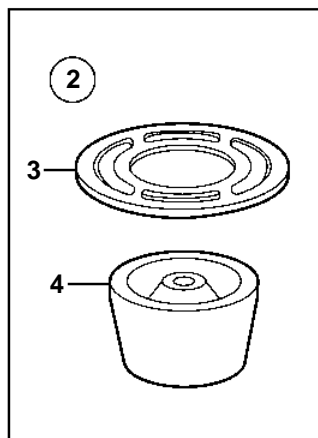

3.0GSMHUB, 3.0GSPHUB

3.0GSMHUB, 3.0GSPHUB

REF	PART NO.	QTY	DESCRIPTION	NOTES
1	3854858	1	Fuel pump	
2	3855104	1	· Fuel filter insert	
3		1	· · Seal	not sold separately
4		1	· · Filter	not sold separately
5	3853397	2	Screw	
6	3854865	1	Gasket	
7	3852453	1	Fitting	
8		1	Fuel pipe	
9	3852427	1	Clamp	
10	3854242	1	Hose	L=39"
11	948211	1	Strip clamp	
12	3852489	1	Adapter	