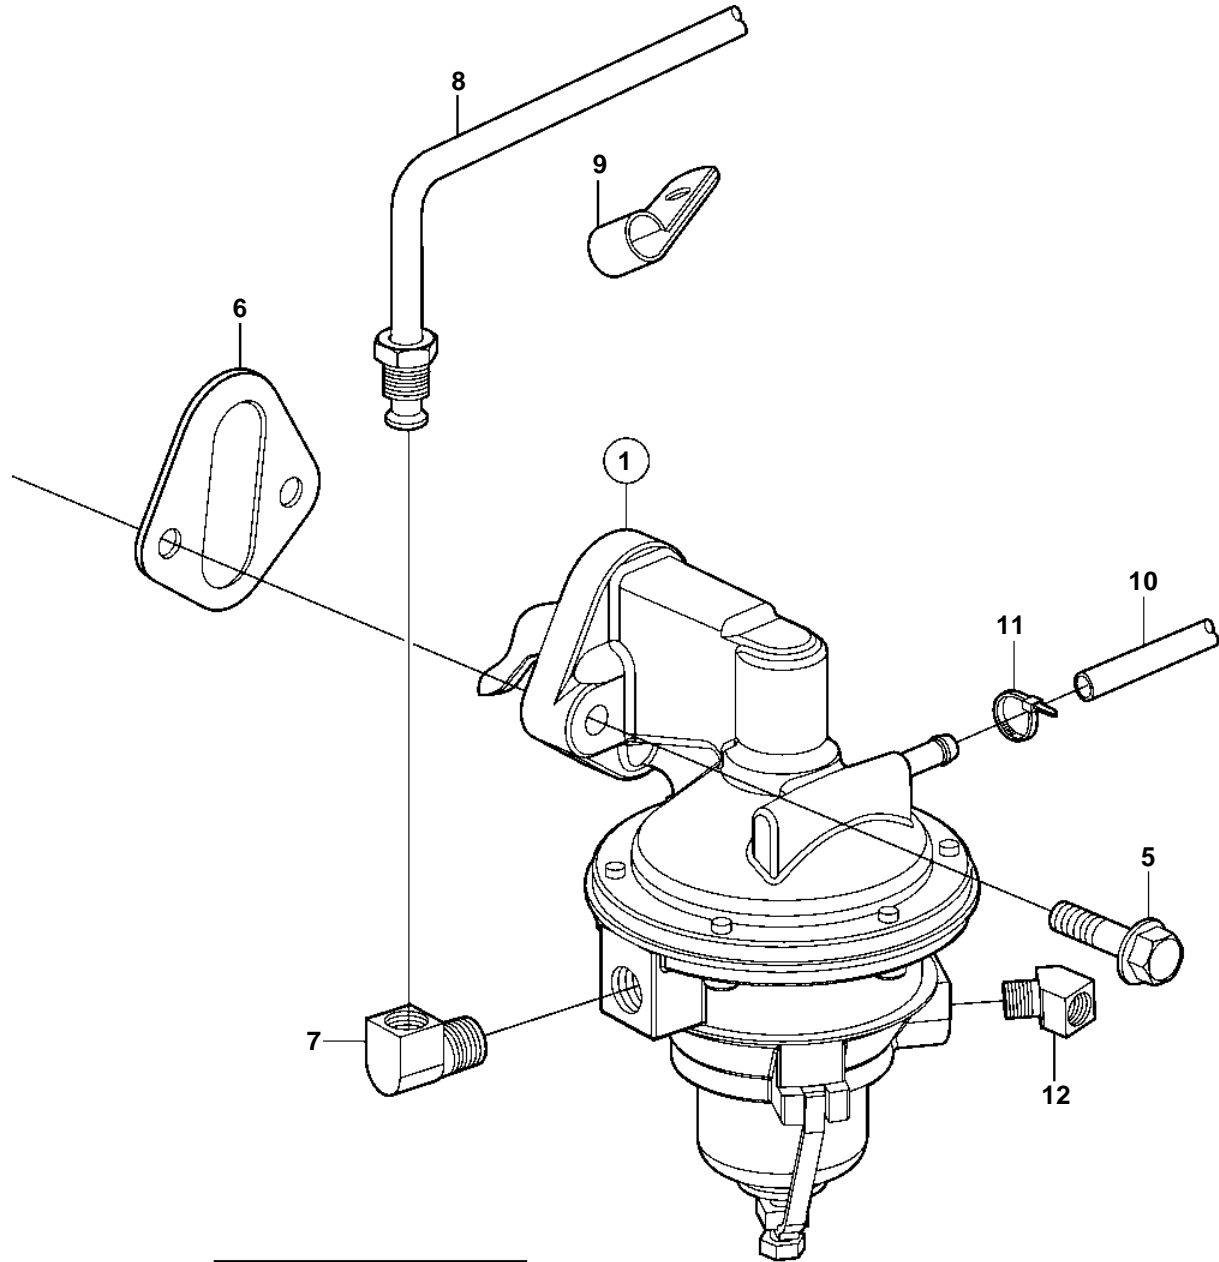

3.0GSMHUB, 3.0GSPHUB

3.0GSMHUB, 3.0GSPHUB

REF	PART NO.	QTY	DESCRIPTION	NOTES
1	3854858	1	Fuel pump	
2	3855104	1	· Fuel filter insert	
3		1	· · Seal	not sold separately
4		1	· · Filter	not sold separately
5	3853397	2	Screw	
6	3854865	1	Gasket	
7	3852453	1	Fitting	
8		1	Fuel pipe	
9	3852427	1	Clamp	
10	3854242	1	Hose	L=39"
11	948211	1	Strip clamp	
12	3852489	1	Adapter	