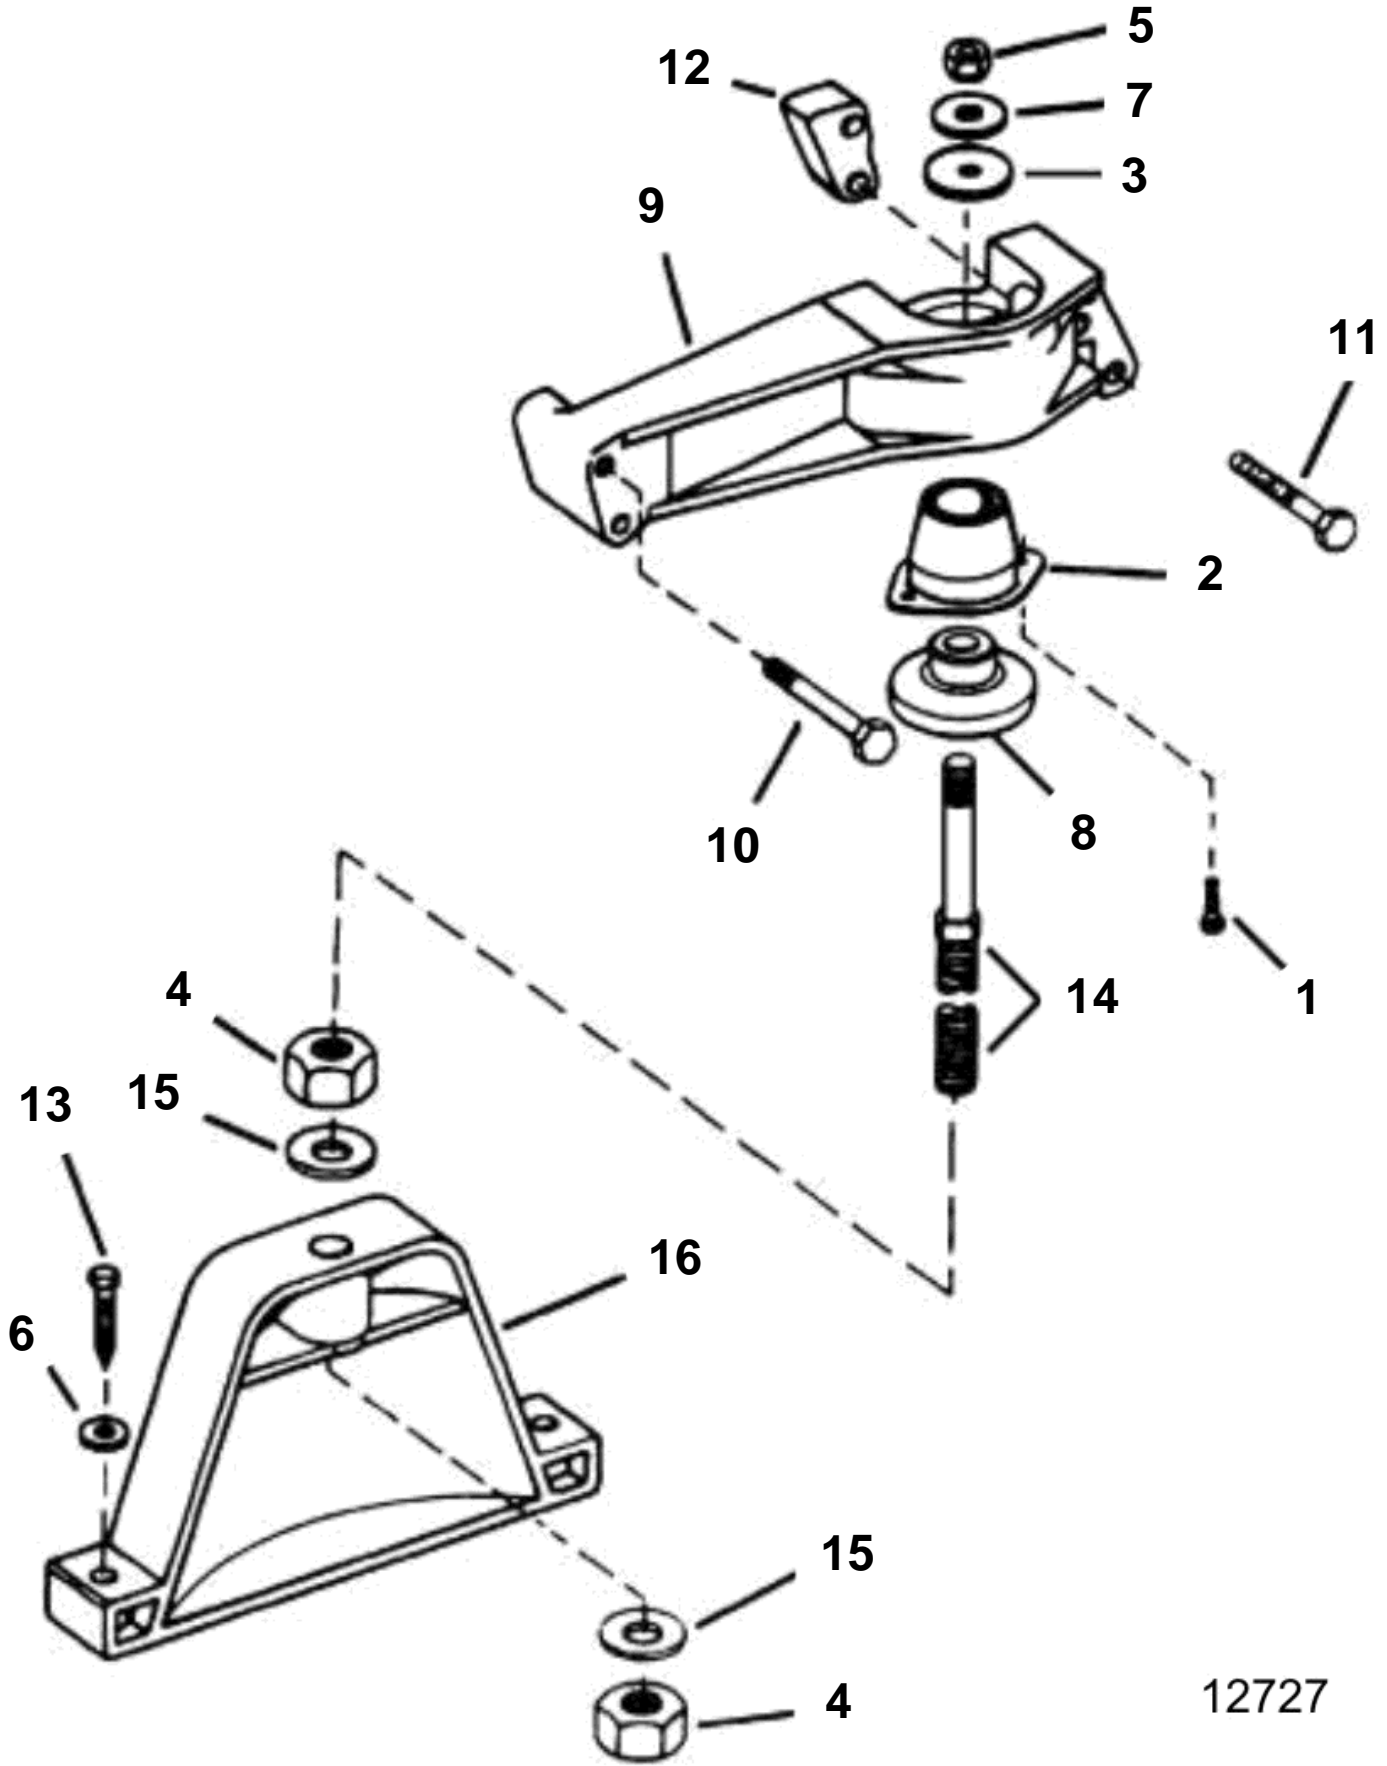

3.0GSMHUB, 3.0GSPHUB

12727

3.0GSMHUB, 3.0GSPHUB

REF	PART NO.	QTY	DESCRIPTION	NOTES
1	3852474	2	Screw, Mount to bracket	
2		1	Rubber cushion, Front mount	
3	3853788	1	Washer, Front mount	
4		2	Nut, Front mount, base	
5	3852123	1	Nut, Front mount, bracket	
6	3852078	2	Washer, Lag screw	
7	3852422	1	Washer, Backup, front mount, bracket	
8	3852593	1	Spacer, Rubber mount	Lower
9		1	Engine mountings, Front mount to engine	
10	3853367	2	· Screw, Front mount bracket to engine	Stbd
11	3853407	2	· Screw, Front mount bracket to engine	Port
12	3853252	1	· Spacer, Front mount bracket to engine	Port
13	3852475	2	Screw	
14	3853816	1	Screw, Front mount	
15	3852000	2	Washer, Front mount, base	
16		1	Front support, Front mount	