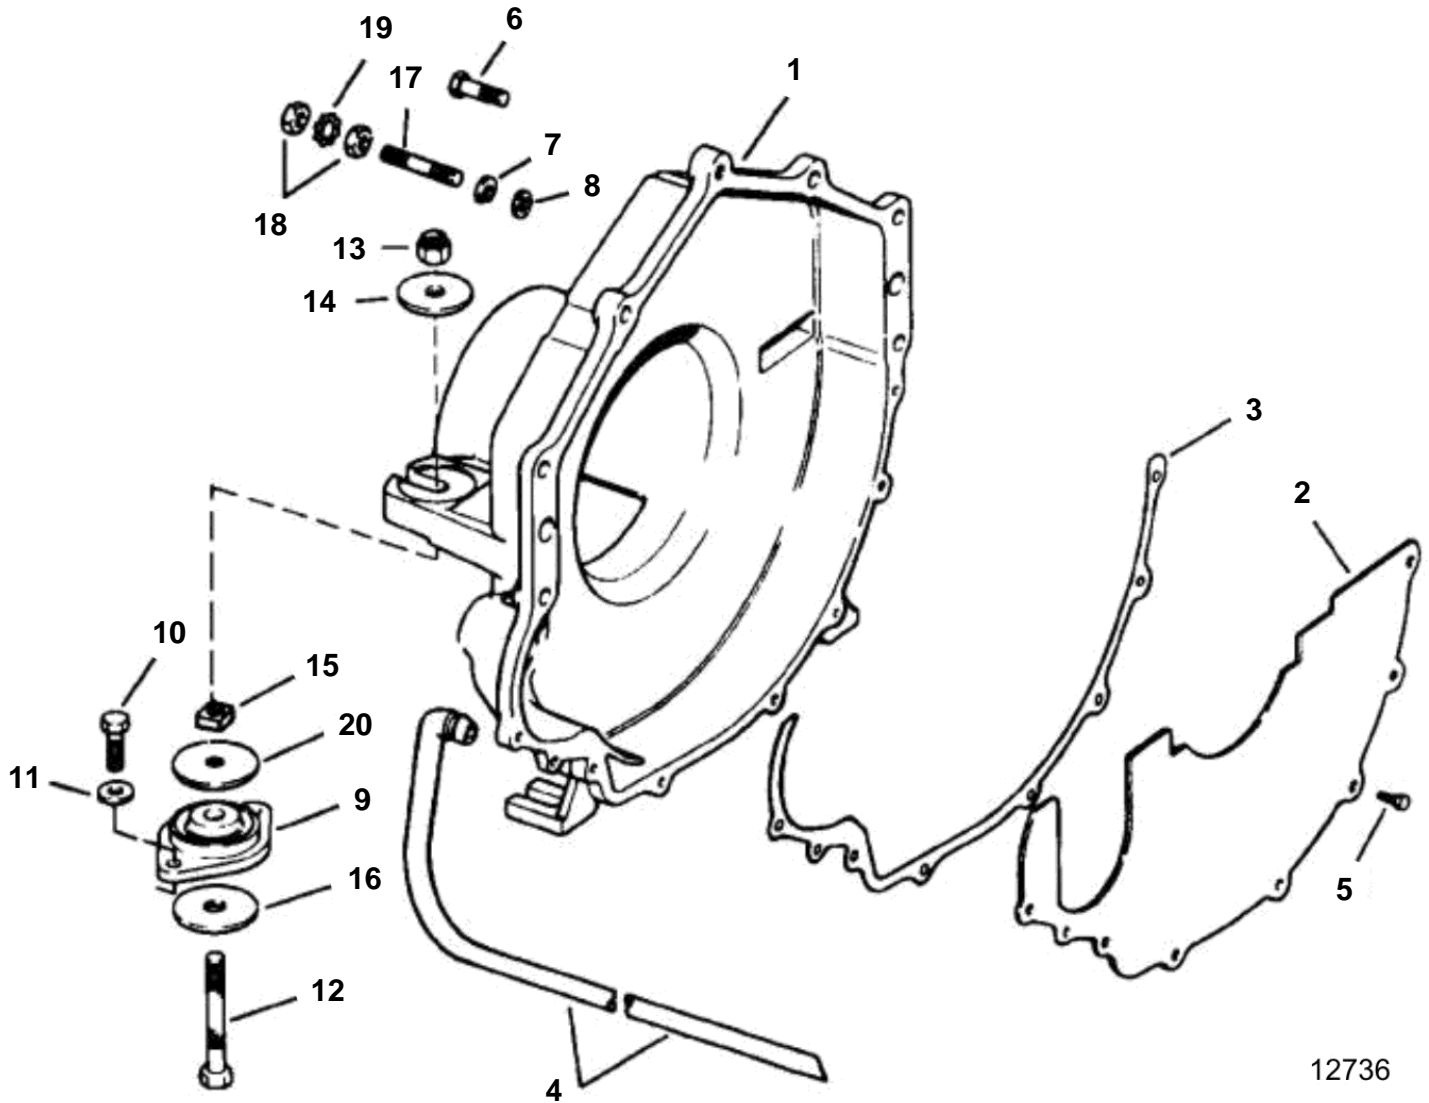

3.0GSMHUB, 3.0GSPHUB

12736

3.0GSMHUB, 3.0GSPHUB

REF	PART NO.	QTY	DESCRIPTION	NOTES
1	3853457	1	Flywheel housing	
2	3854901	1	Inspection cover, Flywheel	
3	3853002	1	Gasket, Flywheel hsg	
4	3852832	1	Hose, Flywheel hsg	
5	3852421	7	Screw, Flywheel cover to hsg	
6	3853326	1	Screw, Flywheel hsg to engine	
7	3852002	1	Lock washer, Ground stud, flywheel hsg	Starboard
8	3852058	1	Washer, Ground stud, flywheel hsg	
9	3853806	1	Rubber cushion	
10	3852085	4	Screw, Rear mount to transom plate	
11	3852155	4	Washer, Rear mount to transom plate	
12	3850930	2	Screw, Rear mount	
13	3850929	2	Nut, Rear mount	
14	3852540	2	Washer, Rear mount to flywheel hsg	
15	3852539	2	Nut	
16	3852542	2	Washer	
17	3850571	1	Stud, Flywheel hsg to engine	Ground
18	3852065	2	Nut, Terminal to ground stud, flywheel hsg	
19	3852070	1	Washer, Ground stud, flywheel hsg	Starboard
20	3852622	2	Washer, Rear mount	