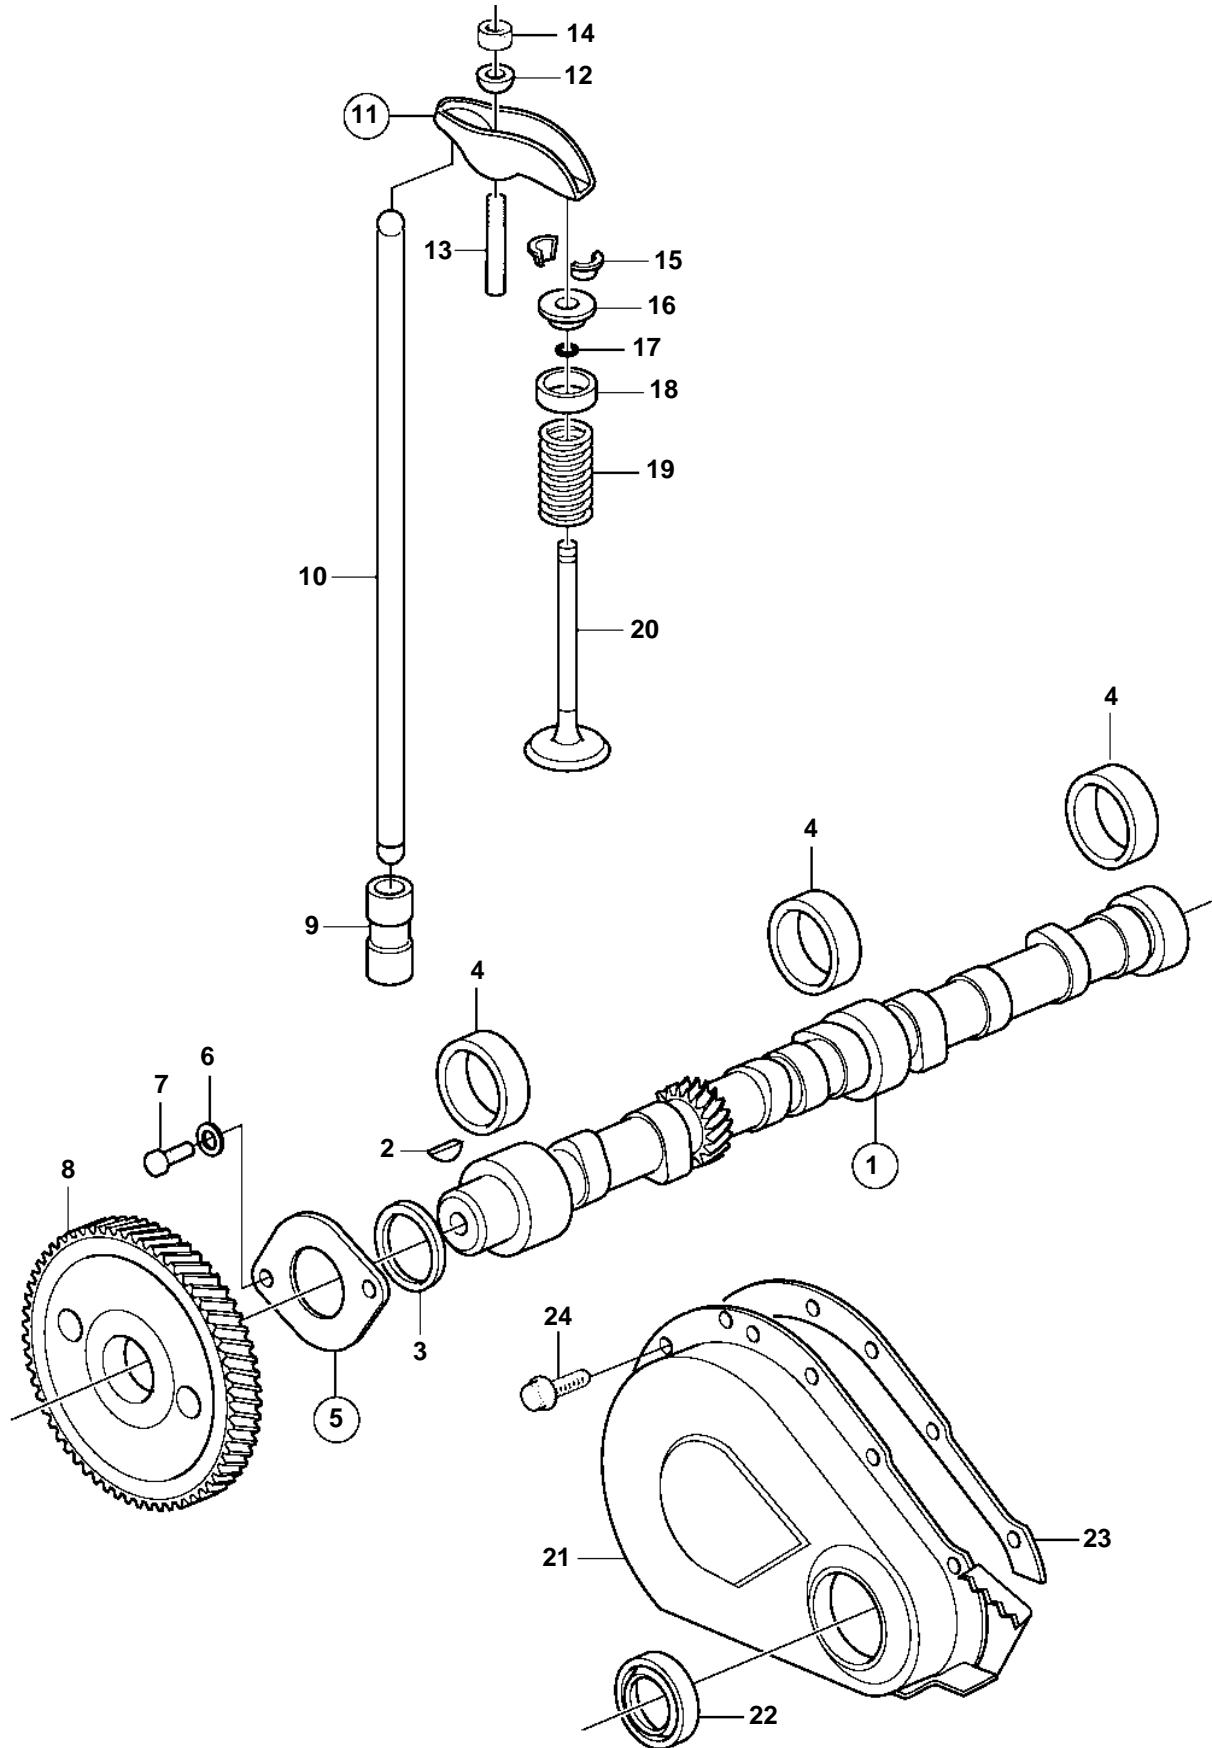

3.0GSMHUB, 3.0GSPHUB

3.0GSMHUB, 3.0GSPHUB

REF	PART NO.	QTY	DESCRIPTION	NOTES
1	3854262	1	Camshaft	
2	3852663	1	• Woodruff key	
3		1	• Ring, spacer	not sold separately
4	3852829	3	Camshaft bearing	
5	3853136	1	Thrust bearing	Also includes #3
6	3852182	2	Lock washer	
7	3856134	2	Screw	
8	3852452	1	Gear	
9	3853954	8	Lifter	
10	3853137	8	Push rod	
11	3853139	8	Rocker arm	
12		8	• Ball	not sold separately
13	3853146	8	Stud	O.S=.003" (0.076mm)
	3853147	8	Stud	O.S=.013" (0.330mm)
14	3853141	8	Nut	
15	3855823	16	Valve cotter	
16	3853129	8	Valve spring washer	
17	3854956	8	Seal	
18		8	Shield	
19	3853130	8	Valve spring	
20	3852451	4	Inlet valve	Standard
	3852449	4	Inlet valve	O.S=0.015"
	3852450	4	Inlet valve	O.S=0.030"
	3853127	4	Exhaust valve	Standard
		4	Exhaust valve	O.S=0.030"
21	3853135	1	Timing gear casing	
22	3853341	1	• Seal	
23	3852691	1	Gasket	
24	3852441	8	Screw	