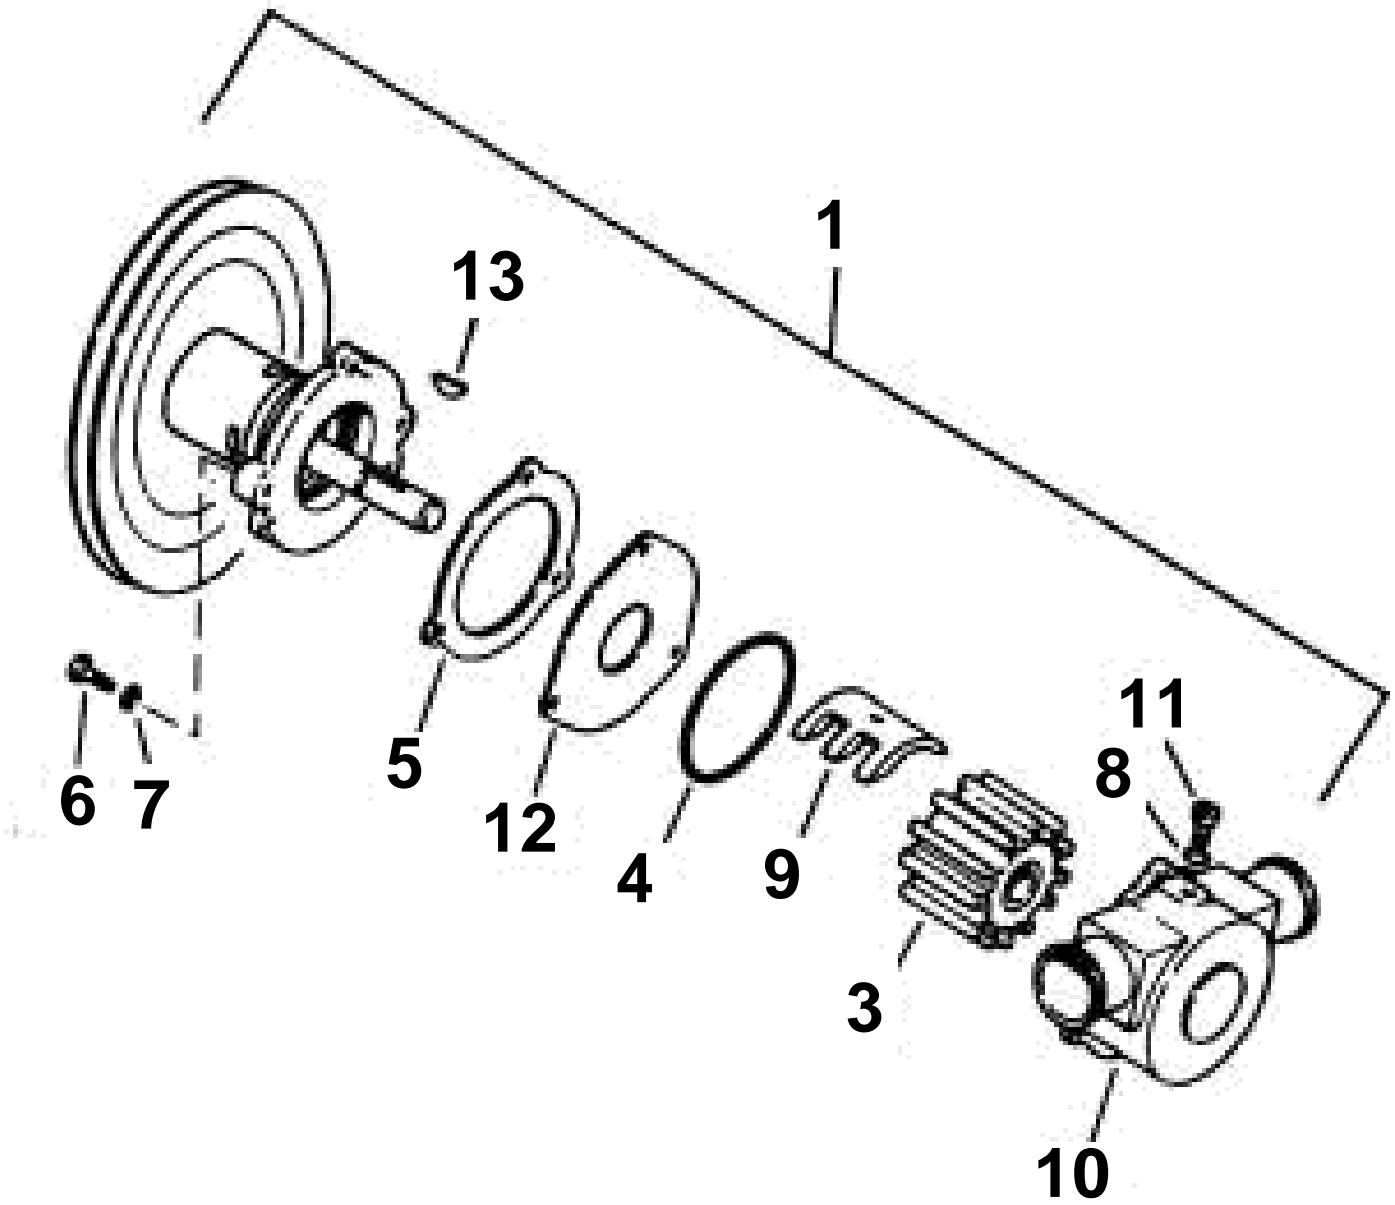

3.0GSMHUB, 3.0GSPHUB

**3.0GSMHUB, 3.0GSPHUB**

REF	PART NO.	QTY	DESCRIPTION	NOTES
1	3855079	1	Sea water pump	
2	3854287	1	· Repair kit	
3	3854286	1	· Impeller	Contents of Water Pump Repair Kit
4	3854293	1	· O-ring, Housing	Contents of Water Pump Repair Kit
5	3854296	1	· Gasket, Plate to body	Contents of Water Pump Repair Kit
6	3854297	3	· Screw, Body to hsg	Contents of Water Pump Repair Kit
7	3854292	3	· Lock washer, Screw to hsg	Contents of Water Pump Repair Kit
8	3854289	1	· Washer, Cam screw	Contents of Water Pump Repair Kit
9	3854291	1	· Cam, Impeller	
10	3854288	1	· Pump housing	
11	3854290	1	· Screw, Cam	
12	3854295	1	· End plate	Contents of Water Pump Repair Kit
13	3854294	1	· Woodruff key, Impeller	