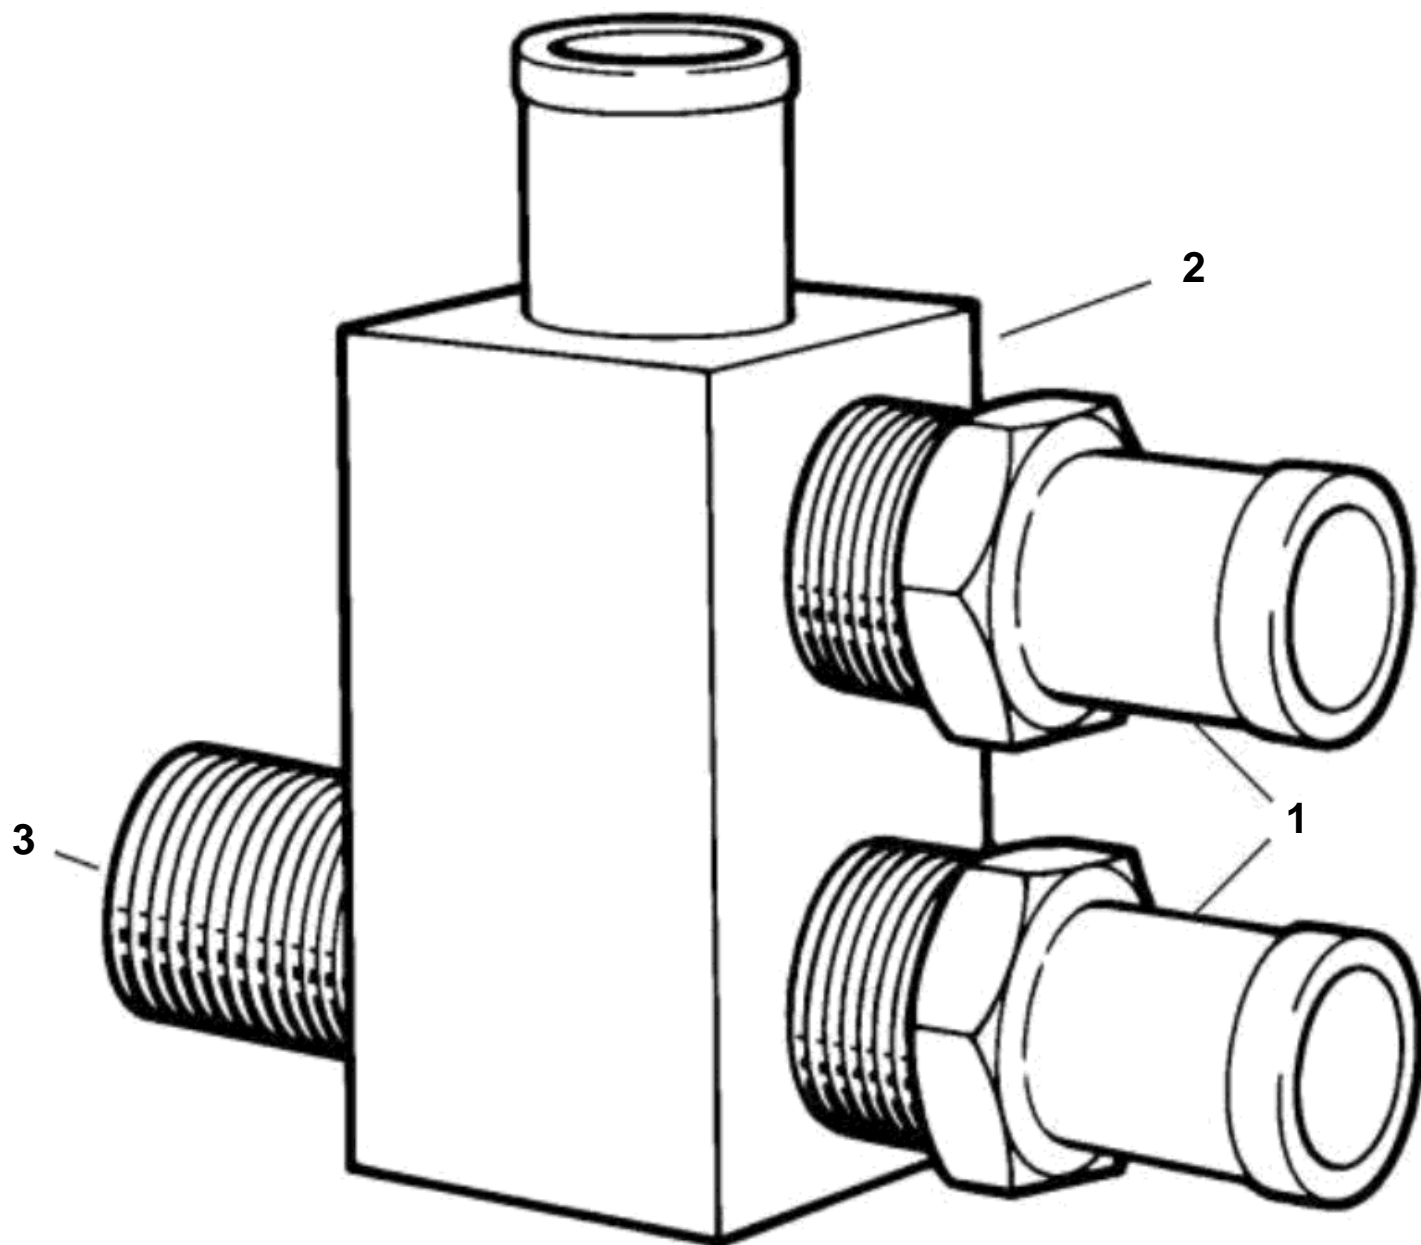

3.0GSMHUB, 3.0GSPHUB

12774

3.0GSMHUB, 3.0GSPHUB

REF	PART NO.	QTY	DESCRIPTION
1	3855944	1	Hot water output kit, 3.0 Liter
	3855945	2	· Hose nipple
2	3855789	1	· Block
3	3855790	1	· Nipple, 1/2 inch