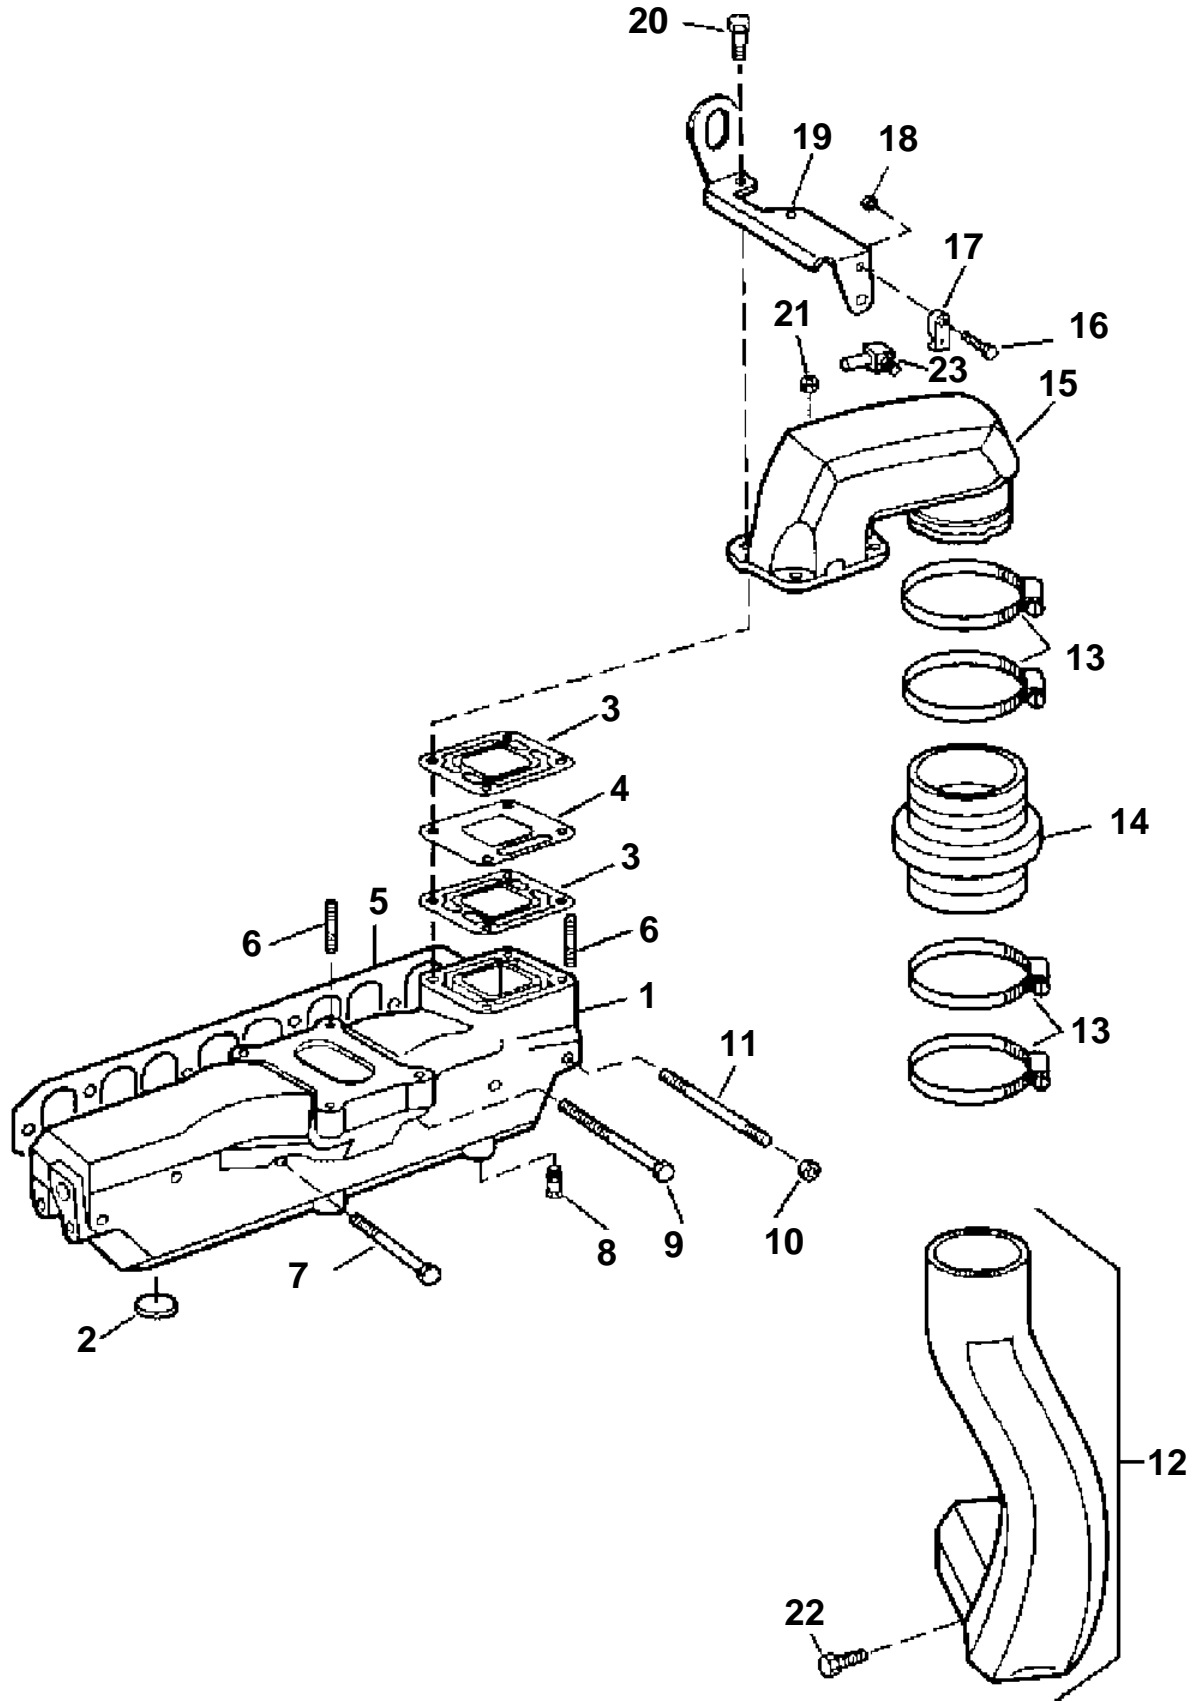

3.0GSMEFS, 3.0GSPEFS

3.0GSMEFS, 3.0GSPEFS

REF	PART NO.	QTY	DESCRIPTION	NOTES
1	3858870	1	Manifold	
2	3852134	2	· Core plug	
3	3850495	2	Gasket, High rise to manifold, exhaust	Part of engine gasket kit
4	3853628	1	Plate, High rise to manifold	
5	3853256	1	Gasket, Manifold to engine	Part of engine gasket kit
6	3853373	8	Stud, Carburetor to manifold	
7	3853430	3	Screw, Manifold to engine	
8	3850802	1	Plug, Exhaust manifold, water drain	
9	3853431	1	Screw, Manifold to engine	
10	3853404	2	Lock nut, Exhaust manifold to engine	
11	3853378	2	Stud, Exhaust manifold to engine	
12	3858872	1	Exhaust pipe	
13	3853791	4	Clamp, Hose, exhaust pipe	
14	3852741	1	Hose, Exhaust pipe to manifold	
15	3857798	1	Exhaust riser, High riser, exhaust	
	3850740	2	· Plug	Not shown
16	3852048	1	Screw, Anchor, throttle cable to bracket	
17	3850266	1	Anchorage, Throttle cable	
18	3852118	1	Nut, Anchor, throttle cable to bracket	
19	3855730	1	Bracket, Throttle control	
20	3853397	2	Screw, Elbow to manifold	Front
21	3852142	2	Nut, Stud, elbow to manifold	Rear
22	3855472	4	Flange screw, Exhaust housing to gimbal housing	
23	3857821	1	Fitting	1/2-in. I.D. hose