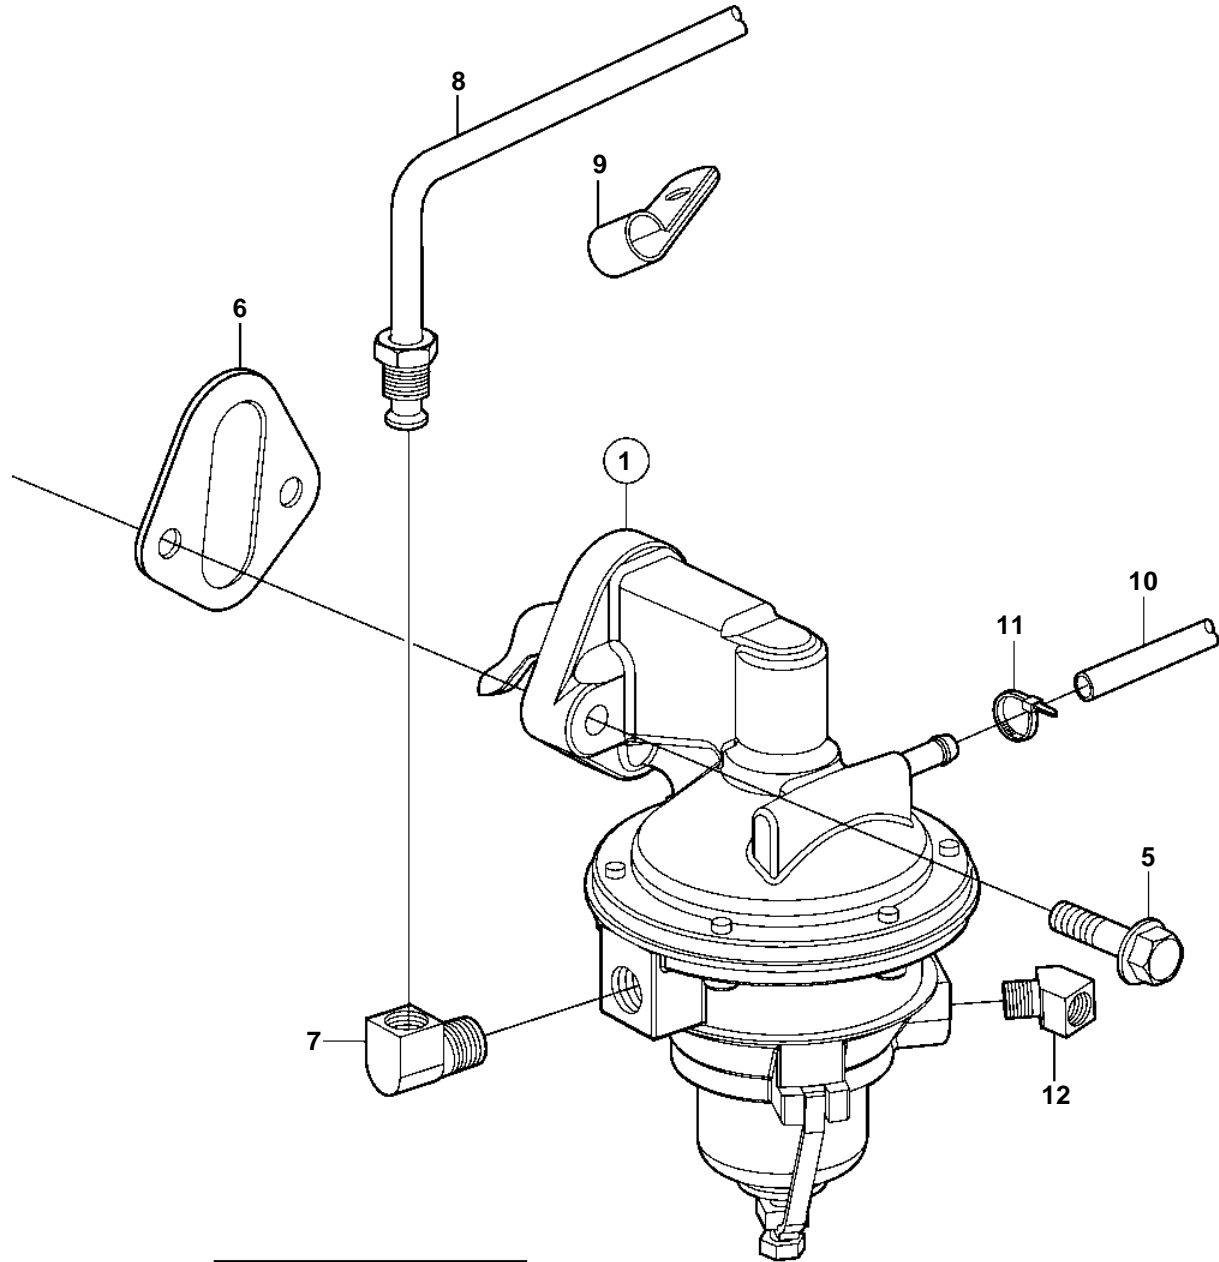

3.0GSMEFS, 3.0GSPEFS

3.0GSMEFS, 3.0GSPEFS

REF	PART NO.	QTY	DESCRIPTION	NOTES
1	3854858	1	Fuel pump	
2	3855104	1	· Fuel filter insert	
3		1	· · Seal	not sold separately
4		1	· · Filter	not sold separately
5	3853397	2	Screw	
6	3854865	1	Gasket	
7	3852453	1	Fitting	
8	3857174	1	Fuel pipe	
9		1	Clamp	
10	3854242	1	Hose	L=39"
11	948211	1	Strip clamp	
12	3852489	1	Adapter	