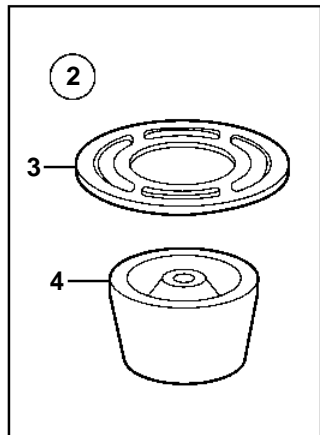

3.0GSMEFS, 3.0GSPEFS

3.0GSMEFS, 3.0GSPEFS

REF	PART NO.	QTY	DESCRIPTION	NOTES
1	3854858	1	Fuel pump	
2	3855104	1	· Fuel filter insert	
3		1	· · Seal	not sold separately
4		1	· · Filter	not sold separately
5	3853397	2	Screw	
6	3854865	1	Gasket	
7	3852453	1	Fitting	
8	3857174	1	Fuel pipe	
9		1	Clamp	
10	3854242	1	Hose	L=39"
11	948211	1	Strip clamp	
12	3852489	1	Adapter	