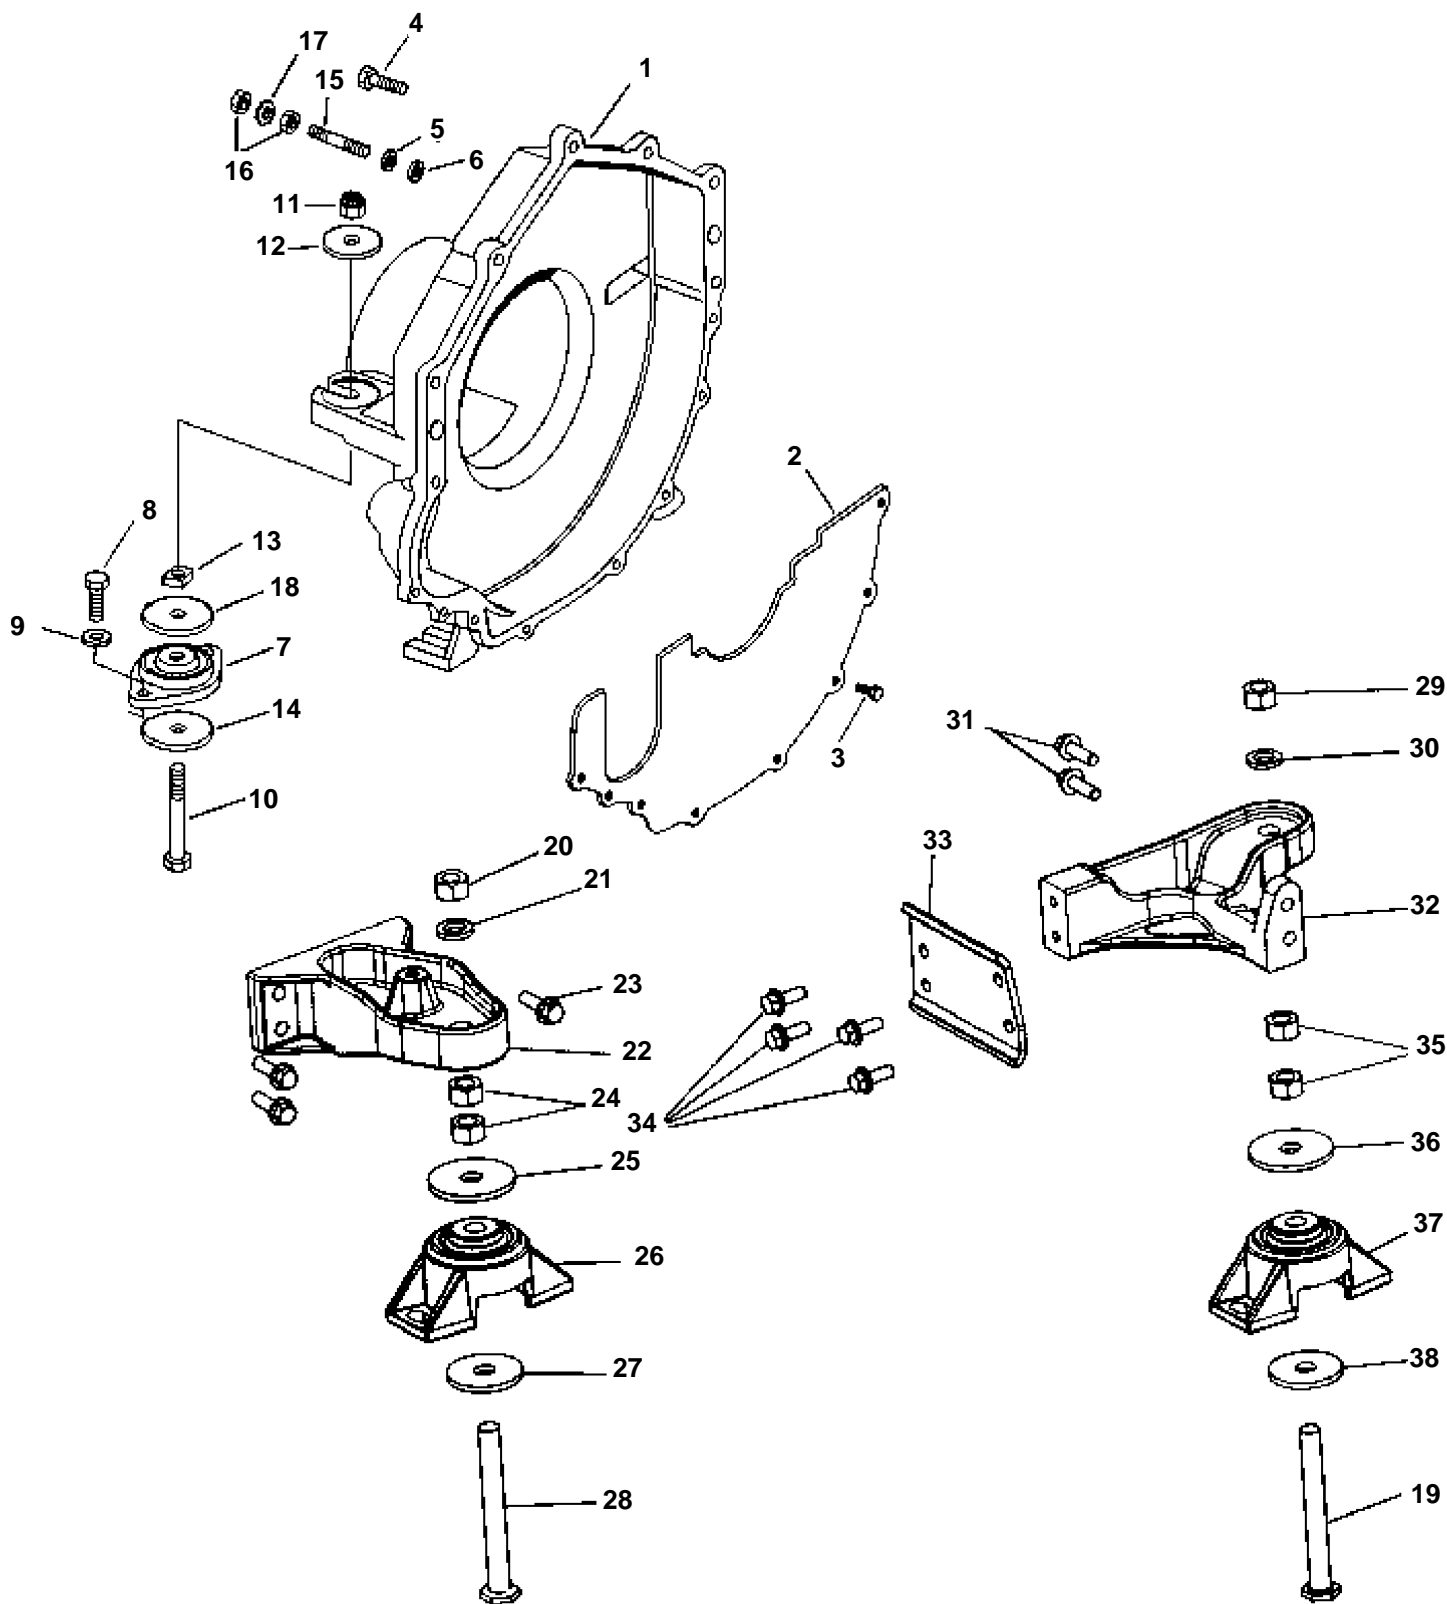

3.0GSMEFS, 3.0GSPEFS

GR71964

3.0GSMEFS, 3.0GSPEFS

REF	PART NO.	QTY	DESCRIPTION	NOTES
1	3857846	1	Flywheel housing	
2	3854604	1	Cover, Flywheel	
3	3852421	4	Screw, Flywheel cover to hsg	
4	3853326	4	Screw, Flywheel hsg to engine	
5	3852070	1	Washer, Ground stud, flywheel hsg	Starboard
6	3852058	1	Washer, Ground stud, flywheel hsg	
7	3853806	1	Rubber cushion	
8	959968	4	Screw, Rear mount to transom plate	
9	3852155	4	Washer, Rear mount to transom plate	
10	3850930	2	Screw, Rear mount	
11	3850929	2	Nut, Rear mount	
12	3852540	2	Washer, Rear mount to flywheel hsg	
13	3852539	2	Nut	
14	3852542	2	Washer	
15	3850571	1	Stud, Flywheel hsg to engine	Ground
16	3852065	2	Nut, Terminal to ground stud, flywheel hsg	
17	3852070	1	Washer, Ground stud, flywheel hsg	Starboard
18	3852622	2	Washer, Rear mount	
19	3852474	1	Screw	
20	3852021	1	Nut	
21	3852090	1	Lock washer	
22	3860088	1	Bracket	
23	3860582	3	Screw	
24	3852021	2	Nut	
25	3852433	1	Washer	
26	3853805	1	Rubber cushion	
27	3852428	1	Washer	
28	3852566	1	Screw	
29	3852021	1	Nut	
30	3852090	1	Lock washer	
31	3860582	2	Screw	
32	3860089	1	Bracket	
33	3860272	1	Bracket	
34	3860163	4	Screw	
35	3852021	2	Nut	
36	3852433	1	Washer	
37	3853805	1	Rubber cushion	
38	3852428	1	Washer	