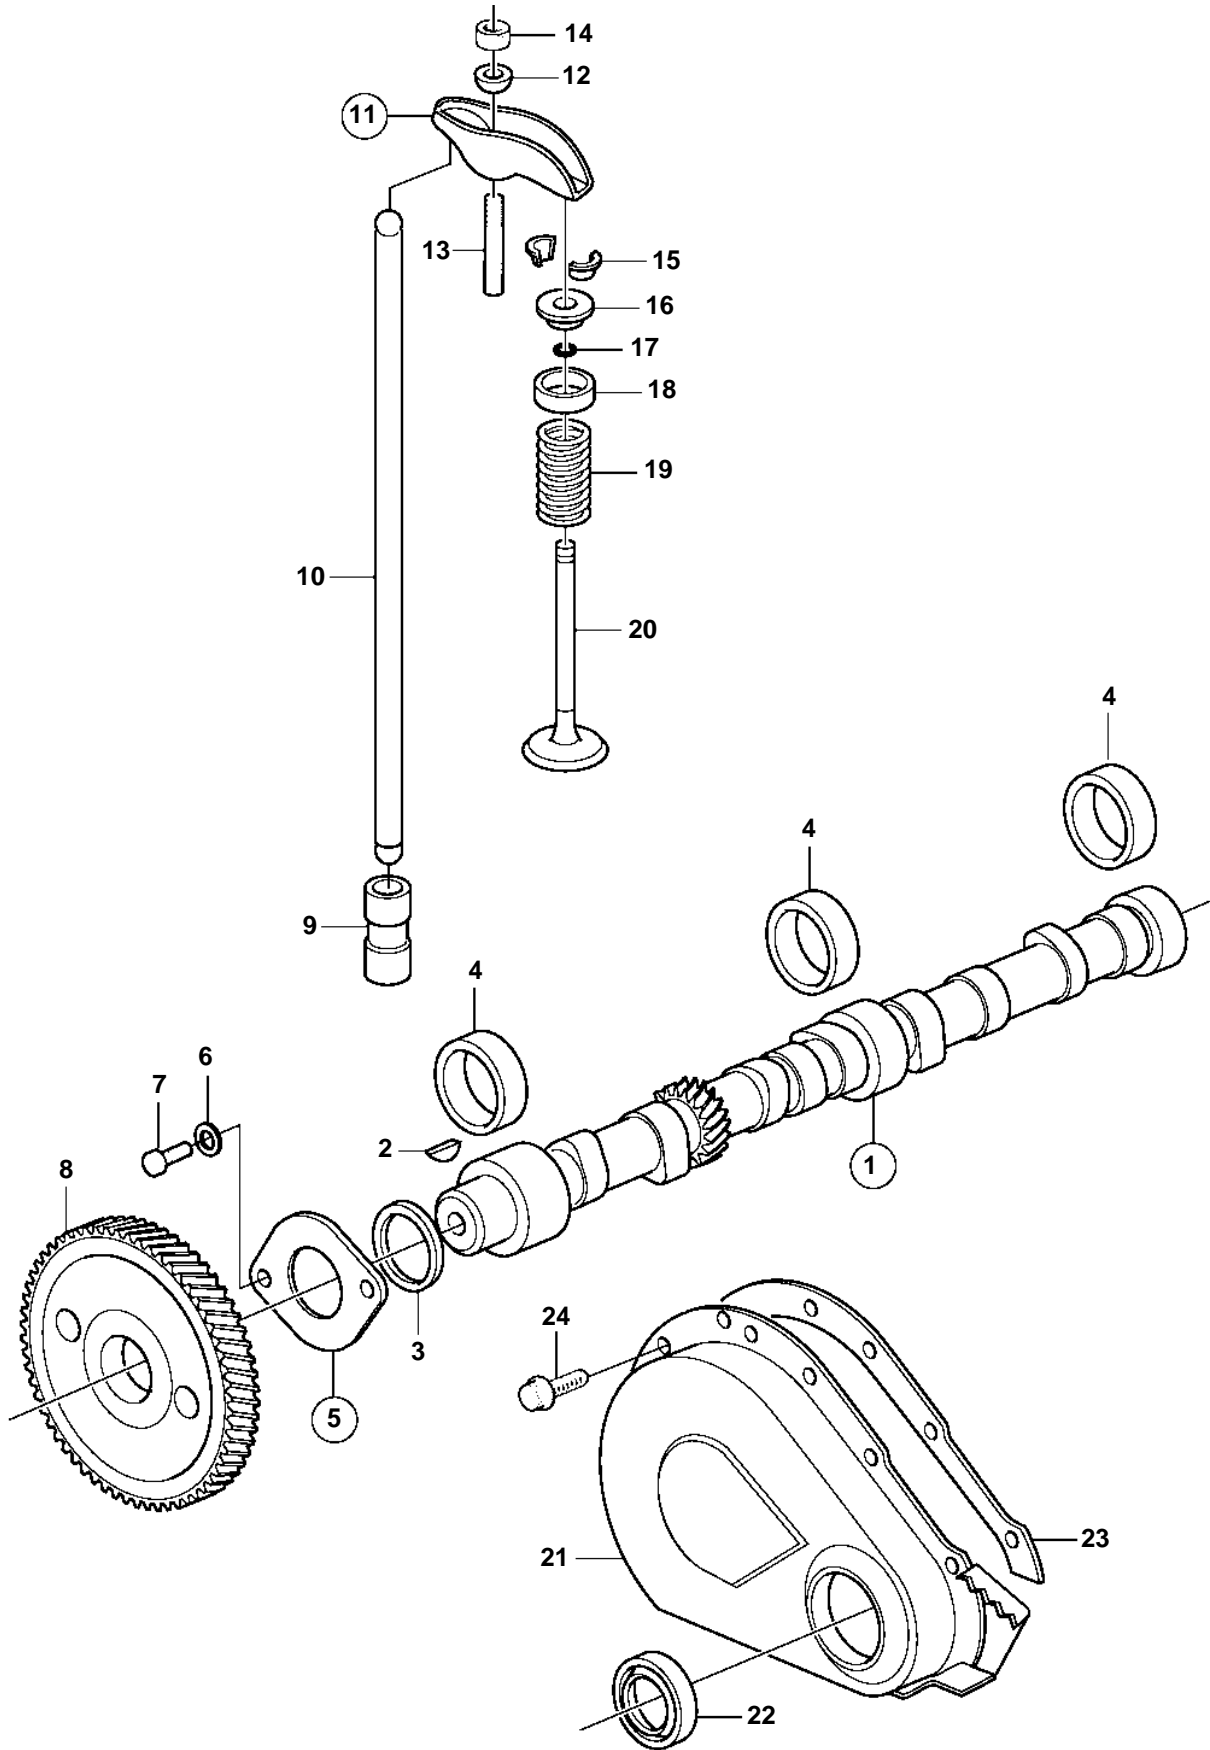

3.0GSMEFS, 3.0GSPEFS

3.0GSMEFS, 3.0GSPEFS

REF	PART NO.	QTY	DESCRIPTION	NOTES
1	3854262	1	Camshaft	
2	3852663	1	• Woodruff key	
3		1	• Ring, spacer	not sold separately
4	3852829	3	Camshaft bearing	
5	3853136	1	Thrust bearing	Also includes #3
6	3852182	2	Lock washer	
7	3856134	2	Screw	
8	3852452	1	Gear	
9	3853954	8	Lifter	
10	3857899	8	Push rod	
11	3853139	8	Rocker arm	
12		8	• Ball	not sold separately
13	3853146	8	Stud	O.S=.003" (0.076mm)
	3853147	8	Stud	O.S=.013" (0.330mm)
14	3857665	8	Nut	
15	3855823	16	Valve cotter	
16	3853129	8	Valve spring washer	
17	3854956	8	Seal	
18		8	Shield	
19	3857898	8	Valve spring	
20	3857879	4	Inlet valve	Standard
	3857882	4	Inlet valve	O.S=0.030"
	3853127	4	Exhaust valve	Standard
		4	Exhaust valve	O.S=0.030"
21	3853135	1	Timing gear casing	
22	3853341	1	• Seal	
23	3852691	1	Gasket	
24	3856134	8	Screw	