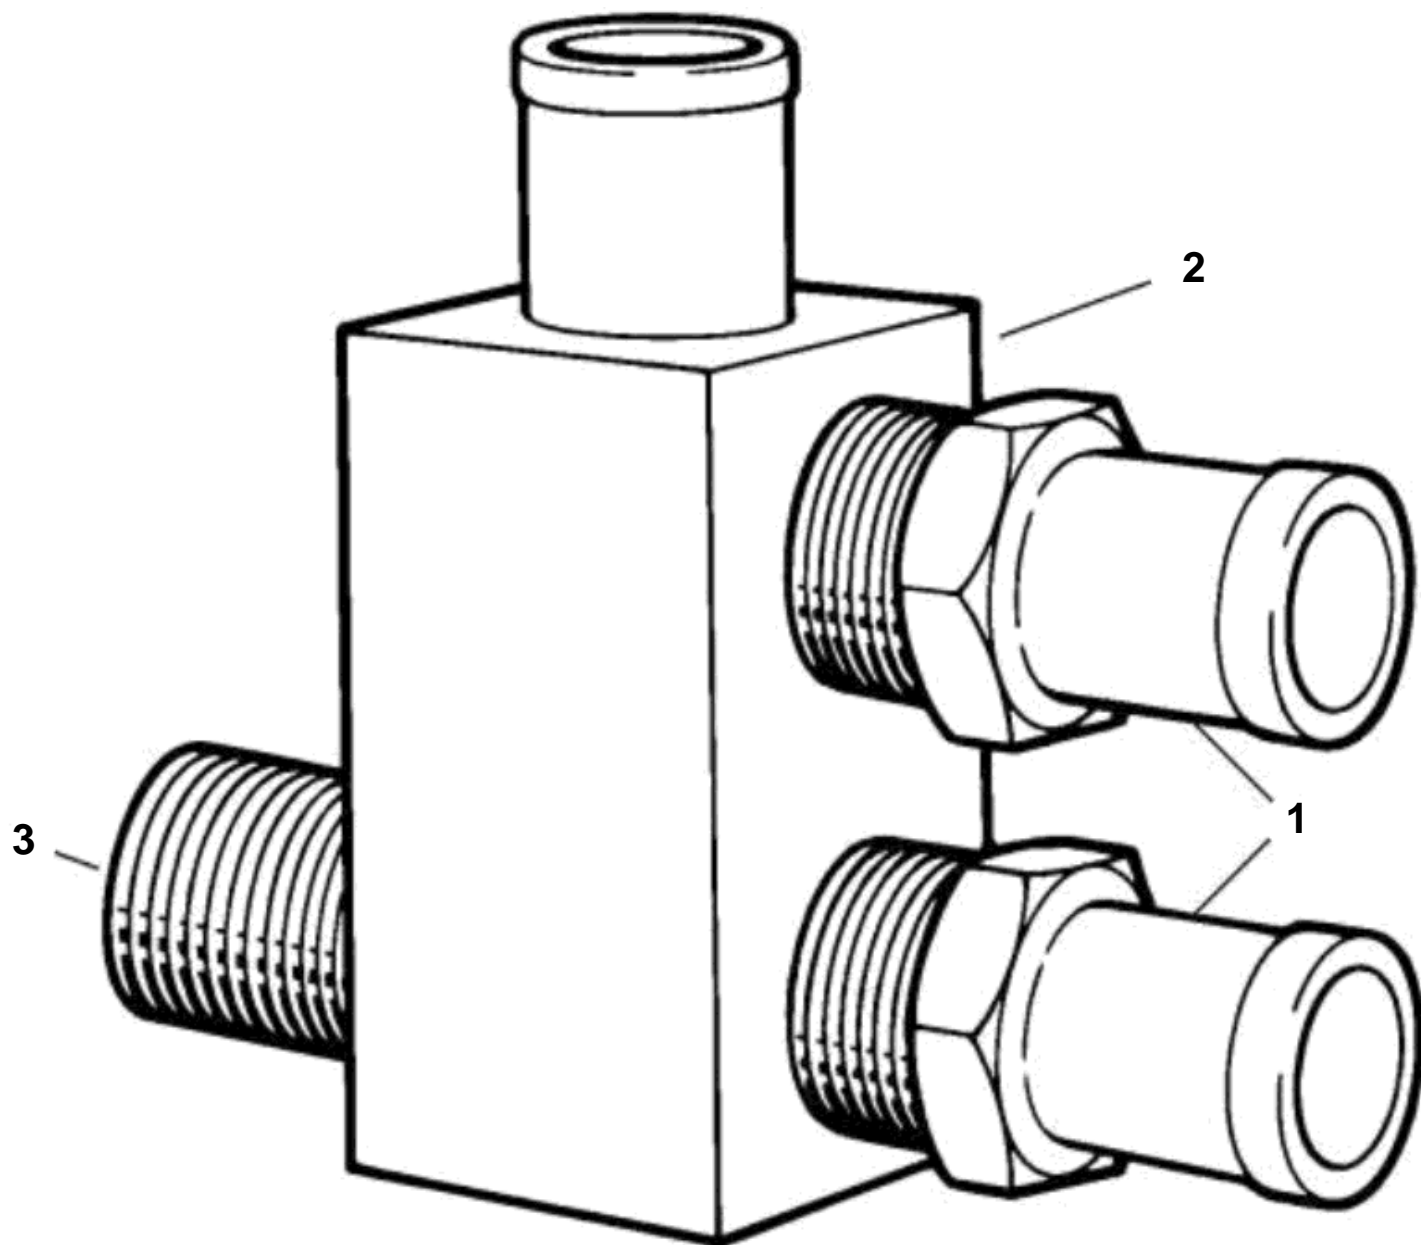

3.0GSMEFS, 3.0GSPEFS

12774

3.0GSMEFS, 3.0GSPEFS

REF	PART NO.	QTY	DESCRIPTION
1	3855944	1	Hot water output kit, 3.0 Liter
	3855945	2	· Hose nipple
2	3855789	1	· Block
3	3855790	1	· Nipple, ½ inch