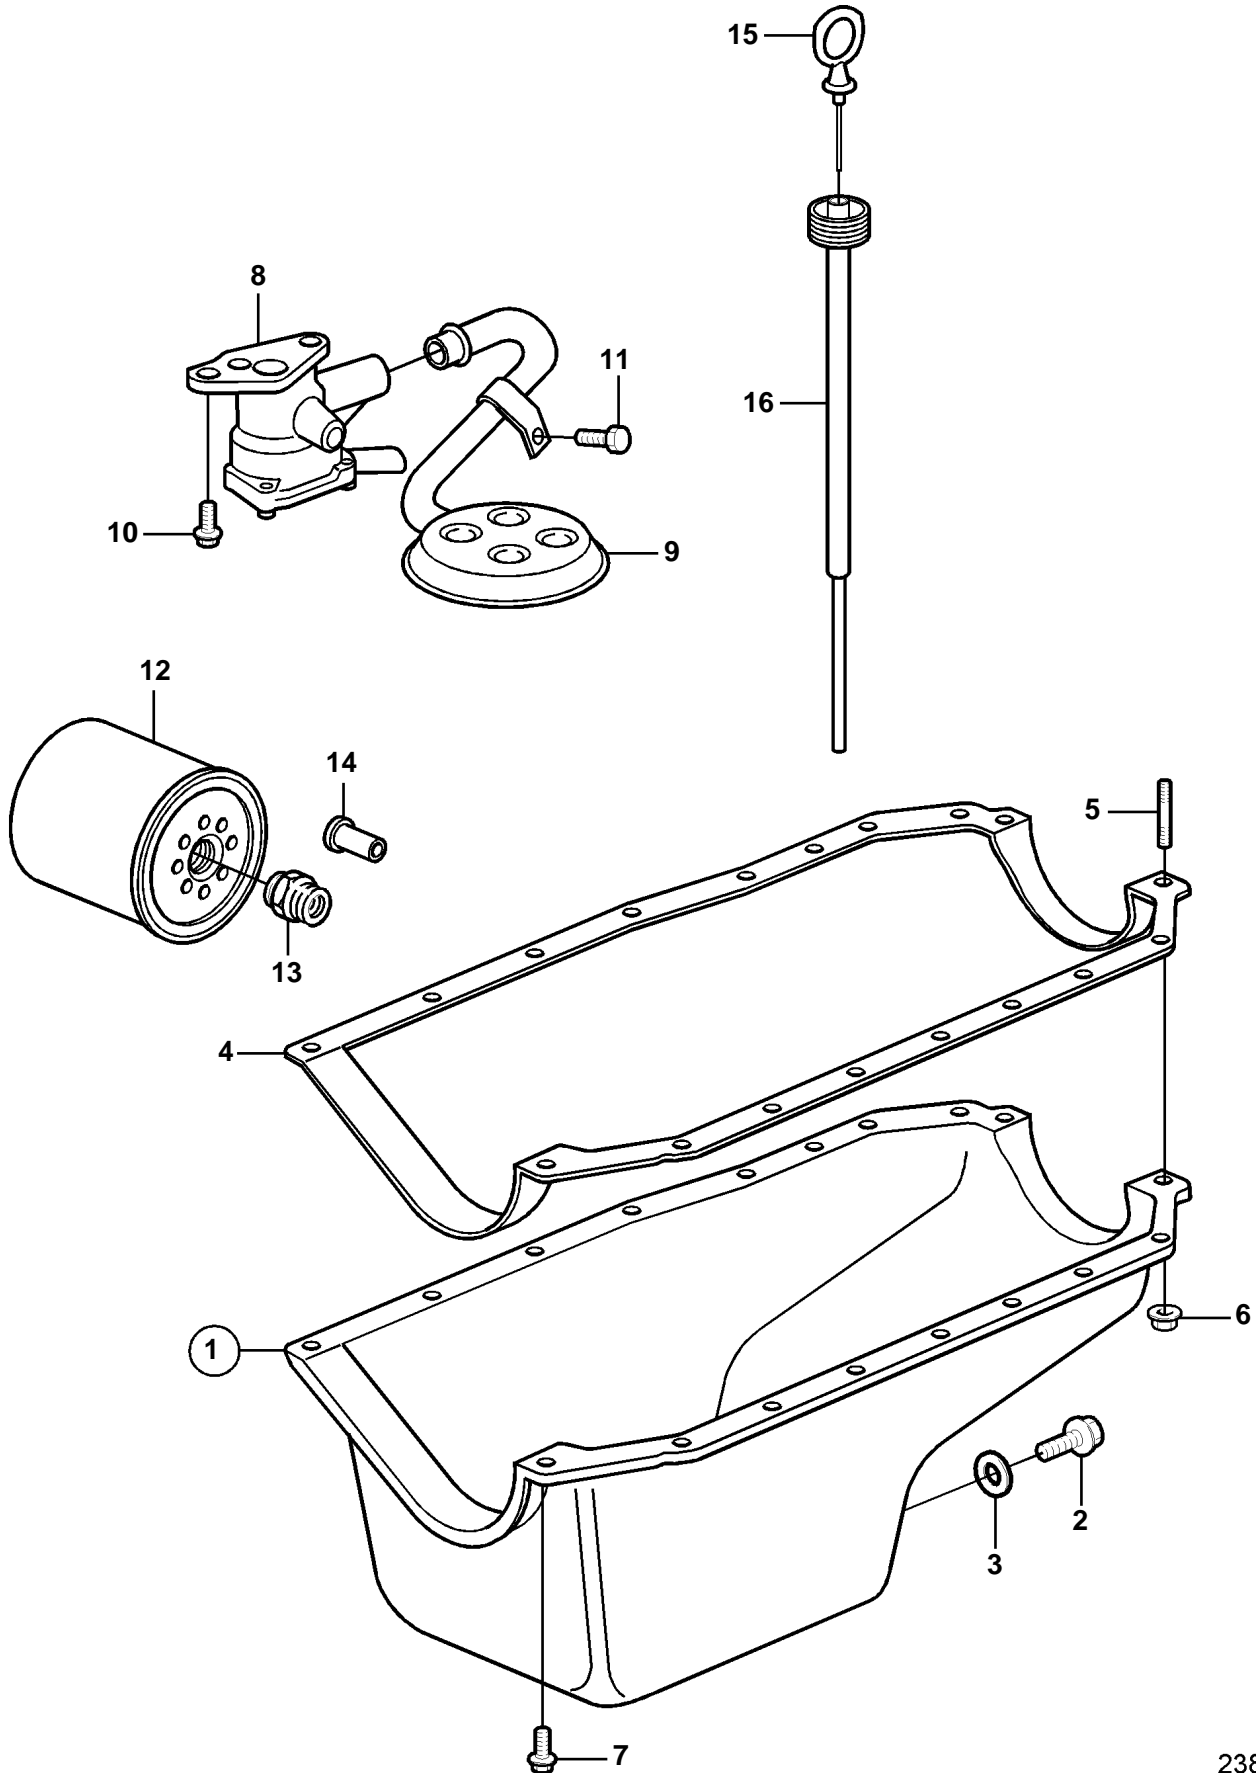

3.0GLP-J, 3.0GLP-N

3.0GLP-J, 3.0GLP-N

REF	PART NO.	QTY	DESCRIPTION	SEE SEC.	NOTES
1	3857863	1	Sump		
2	841215	1	· Plug		
3	3851981	1	· Washer		
4	3853343	1	Gasket		
5	3853202	2	Stud		
6	3853168	2	Nut		
7	3853171	2	Screw		5/16"-18
	3856134	14	Bolt		1/4"-20
8	3853843	1	Oil pump		
9	3857865	1	Oil strainer		
10	3853173	2	Bolt		
11		1	Bolt		
12	835440	1	Oil filter		
			· Bulletin P-21-7-1	P-21-7-1-EN	Oil Filters, GM gas engines
13	3852097	1	Connector		
14	3855996	1	Valve		
15	3862754	1	Gauge		
16	3857268	1	Pipe		