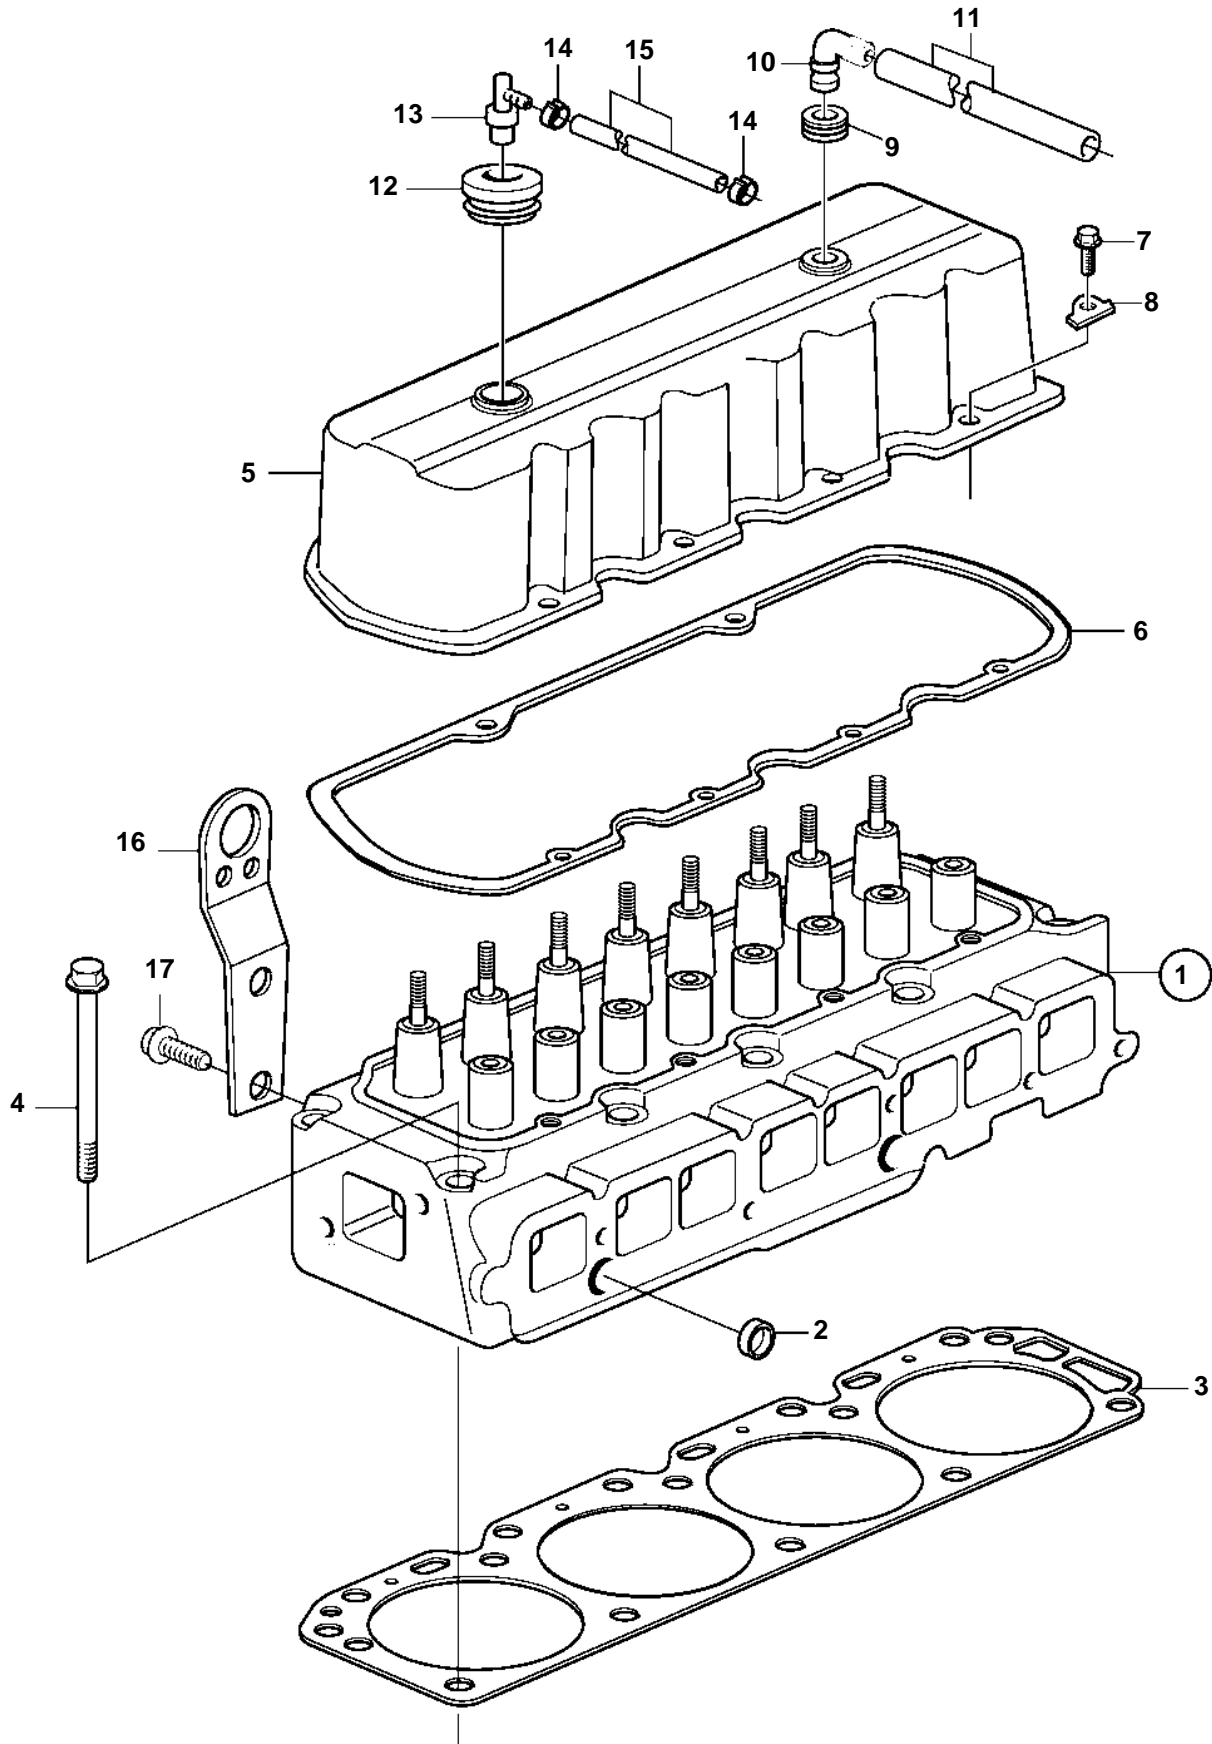

3.0GLP-J, 3.0GLP-N

3.0GLP-J, 3.0GLP-N

REF	PART NO.	QTY	DESCRIPTION	NOTES
1	3854012	1	Cylinder head	
2	3852102	2	• Core plug	
3	3853336	1	Cylinder head gasket	
4	3857900	10	Bolt	
5	3853784	1	Valve cover	
6	3852693	1	Gasket	
7	3856134	5	Bolt	
8	3852442	5	Reinforcement	
9	3852103	1	Grommet	
10	3852104	1	Elbow	
11	3862743	1	Hose	
12	3857279	1	Grommet	
13	3856884	1	Valve	Crankcase ventilation
14	982663	2	Hose clamp	
15	3856870	1	Hose	
16		1	Bracket	Not serviced
17		2	Bolt	Not serviced