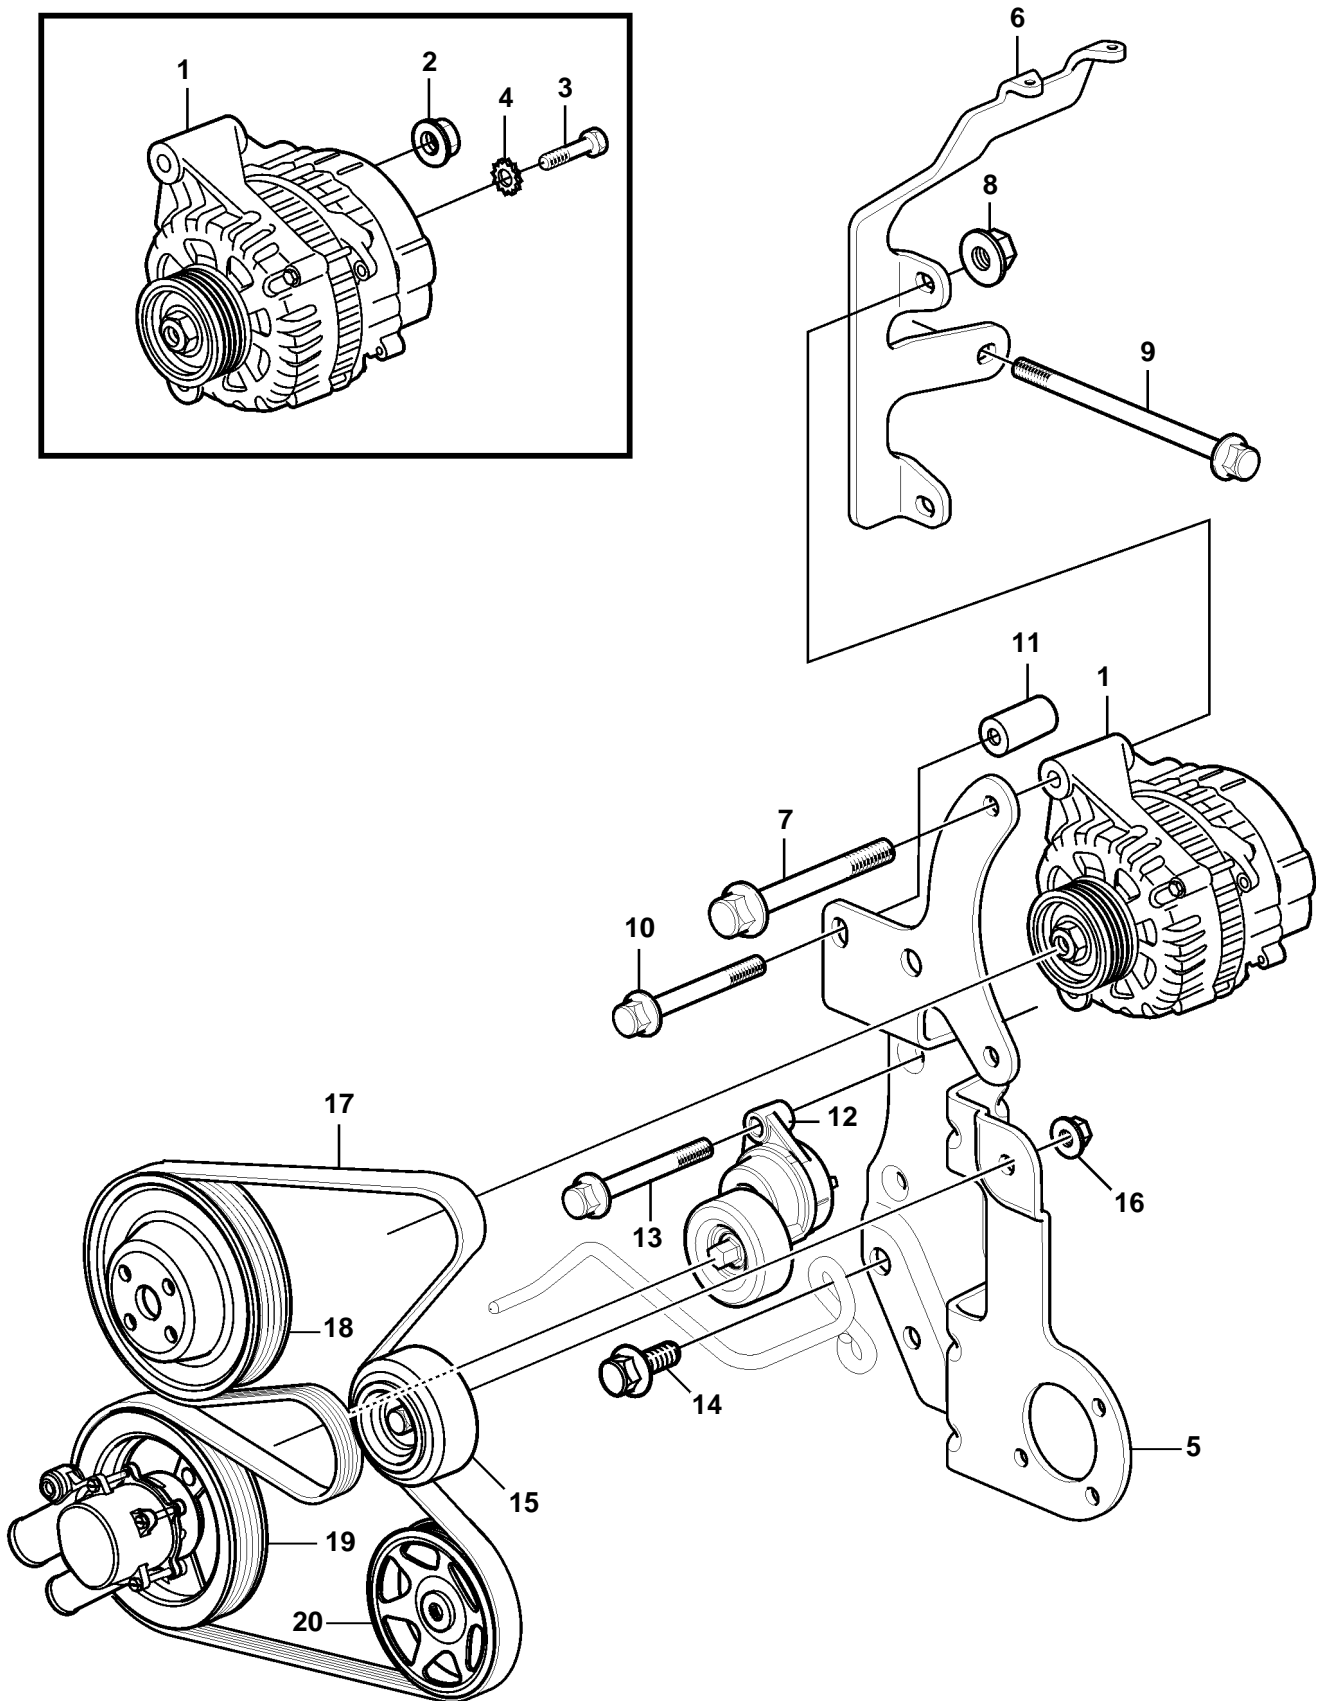

3.0GLP-J, 3.0GLP-N

23830

3.0GLP-J, 3.0GLP-N

REF	PART NO.	QTY	DESCRIPTION
1	3884950	1	Alternator
2	945408	1	Flange nut
3	3852208	1	Screw
4	3852520	1	Washer
5	3886466	1	Bracket
6	40005528	1	Bracket
7	3860169	2	Screw
8	3857181	2	Flange lock nut
9	3860519	1	Screw
10	3860499	2	Screw
11	3886468	2	Spacer
12	3888182	1	Belt tensioner
13	3853393	2	Screw
14		2	Screw
15	3861009	1	Pulley
16	971098	1	Flange lock nut
17	3888177	1	Belt
18		1	Pulley, circulation pump
19		1	Sea water pump
20		1	Pulley, power steering pump