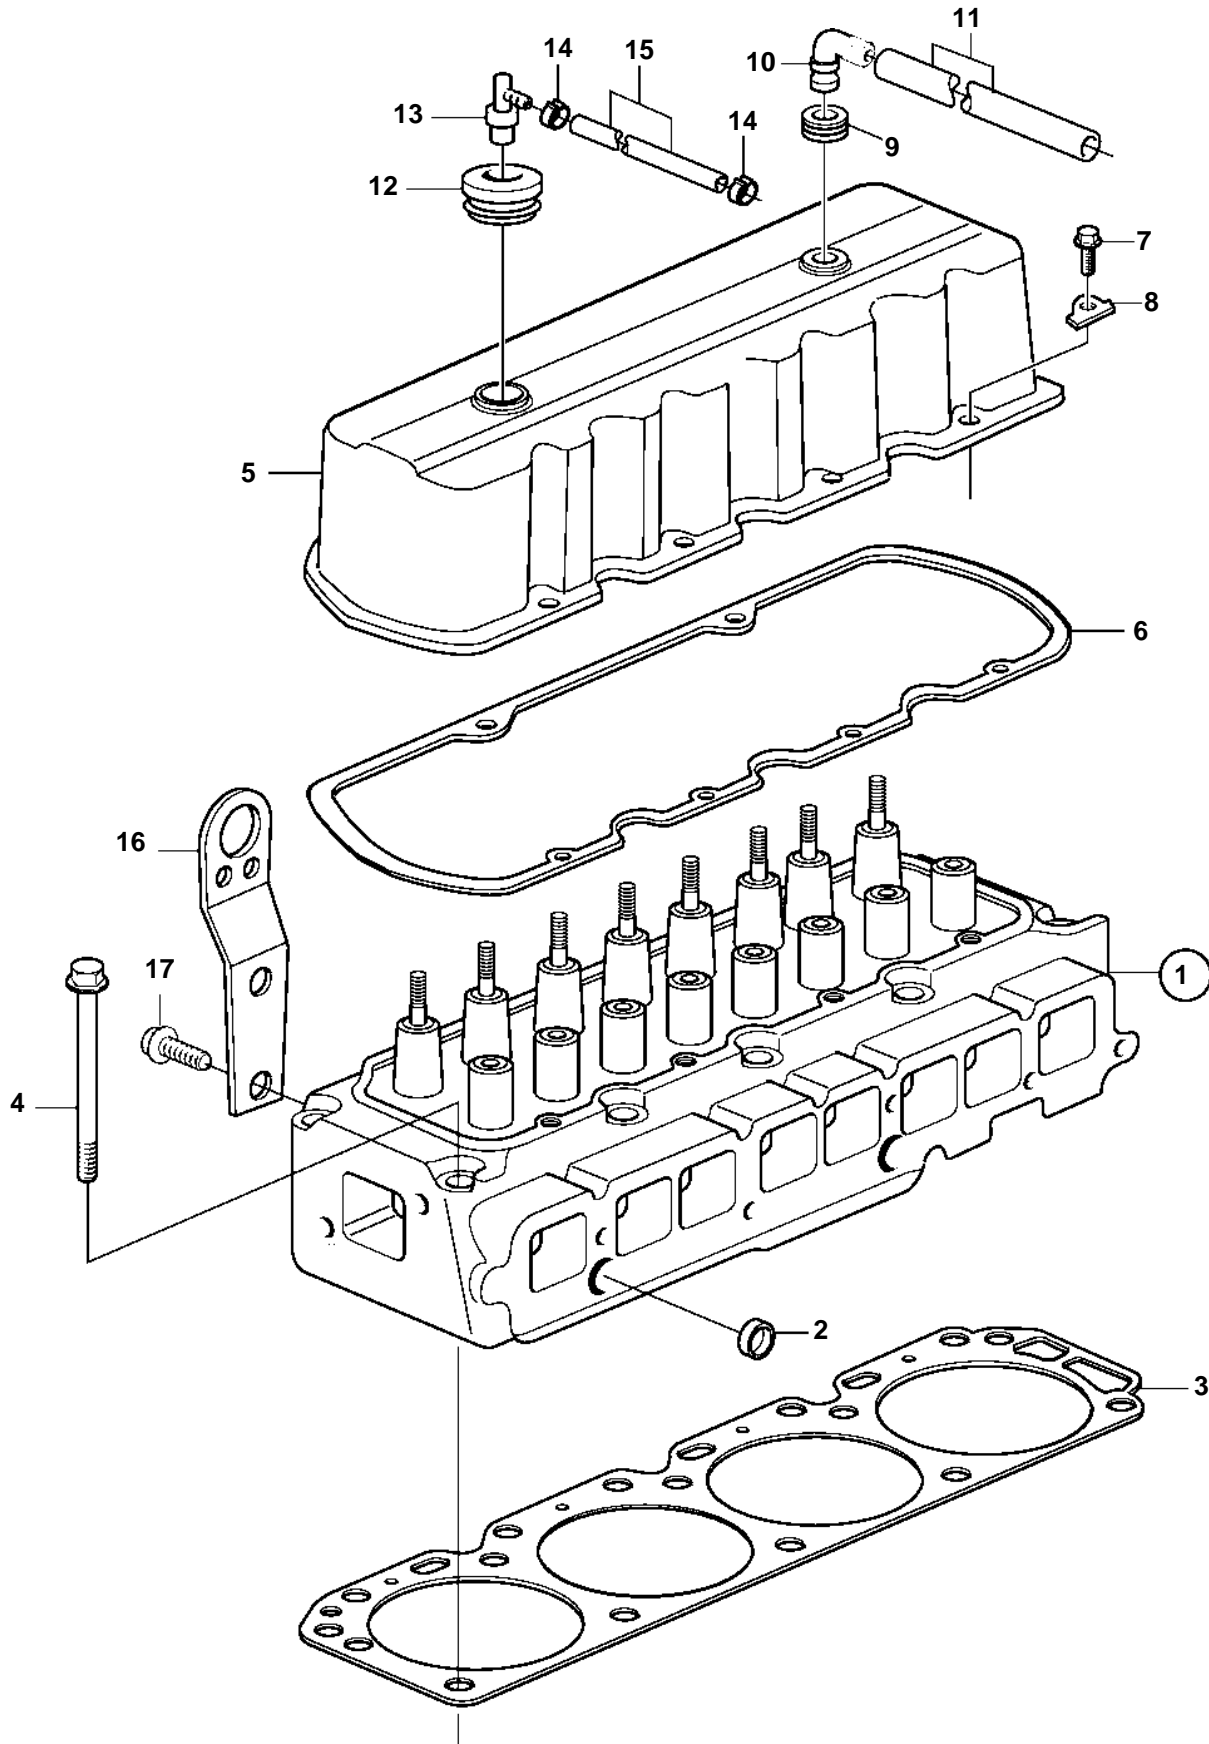

3.0GLP-E

3.0GLP-E

REF	PART NO.	QTY	DESCRIPTION	NOTES
1	3854012	1	Cylinder head	
2	3852102	2	Core plug	
3	3853336	1	Gasket	
4	3857900	10	Screw	
5	3853784	1	Valve cover	
6	3852693	1	Gasket	
7	3856134	5	Screw	
8	3852442	5	Washer	
9	3852103	1	Grommet	
10	3852104	1	Elbow	
11	3862743	1	Hose	
12	3857279	1	Rubber grommet	
13	3856884	1	Valve	CRANKCASE VENTILATION
14	982663	2	Clamp	
15	3856870	1	Hose	
16		1	Bracket	NOT SERVICED
17		2	Bolt	NOT SERVICED