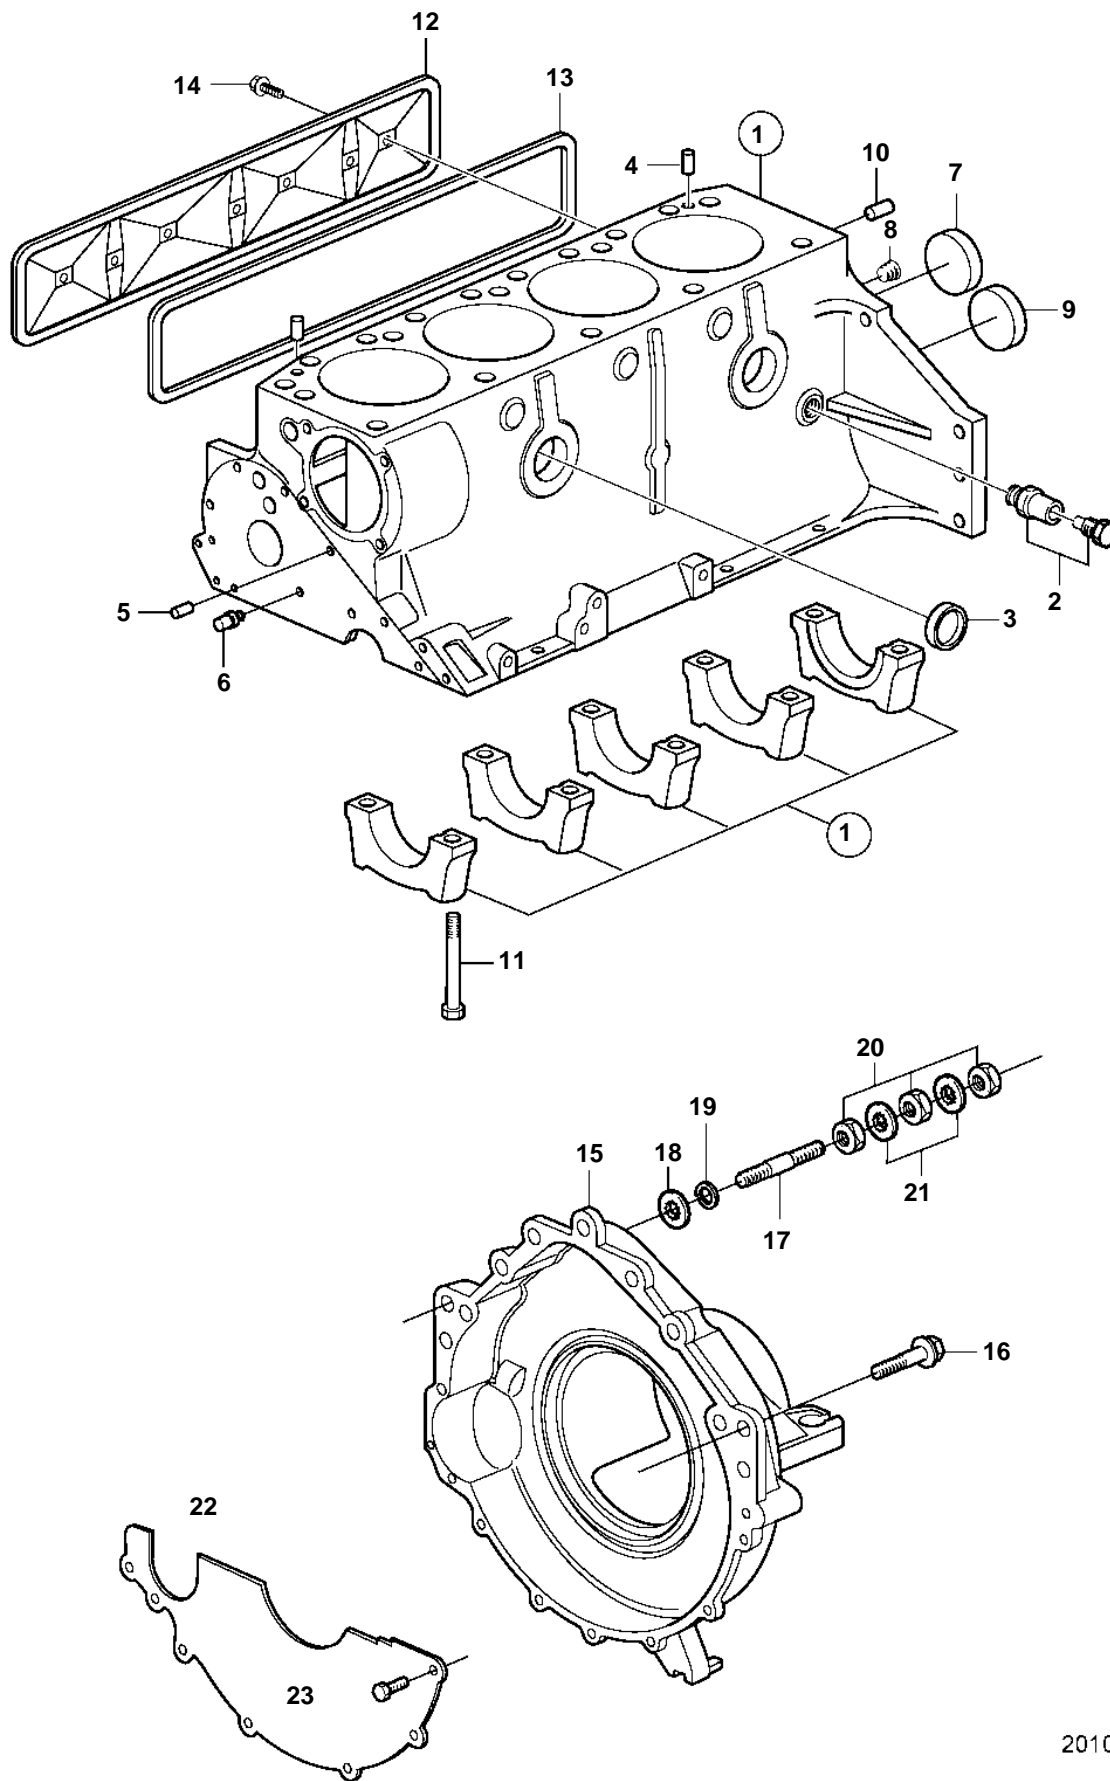

3.0GLP-E

20100

3.0GLP-E

REF	PART NO.	QTY	DESCRIPTION	NOTES
1		1	Cylinder block	NOT SERVICED
2	3854494	1	Drain cock	
3	3852100	2	Core plug	
4	3853114	4	Locating pin	
5	3852743	1	Plug	
6	3853067	1	Nozzle	
7	3852101	1	Core plug	
8	856547	1	Plug	
9	3853209	1	Core plug	
10	3856001	2	Pin	
11	3852933	10	Screw	
12	3853138	1	Cover	
13		X	Sealant, RTV	
14	3853955	4	Screw	
15	3808573	1	Flywheel housing	
16	3860582	4	Screw	
17	3850571	1	Stud	
18	3852070	1	Washer	
19	3852002	1	Lock washer	
20	3852065	3	Nut	
21	3852070	2	Washer	
22	3854604	1	Cover	
23	3852421	4	Screw	