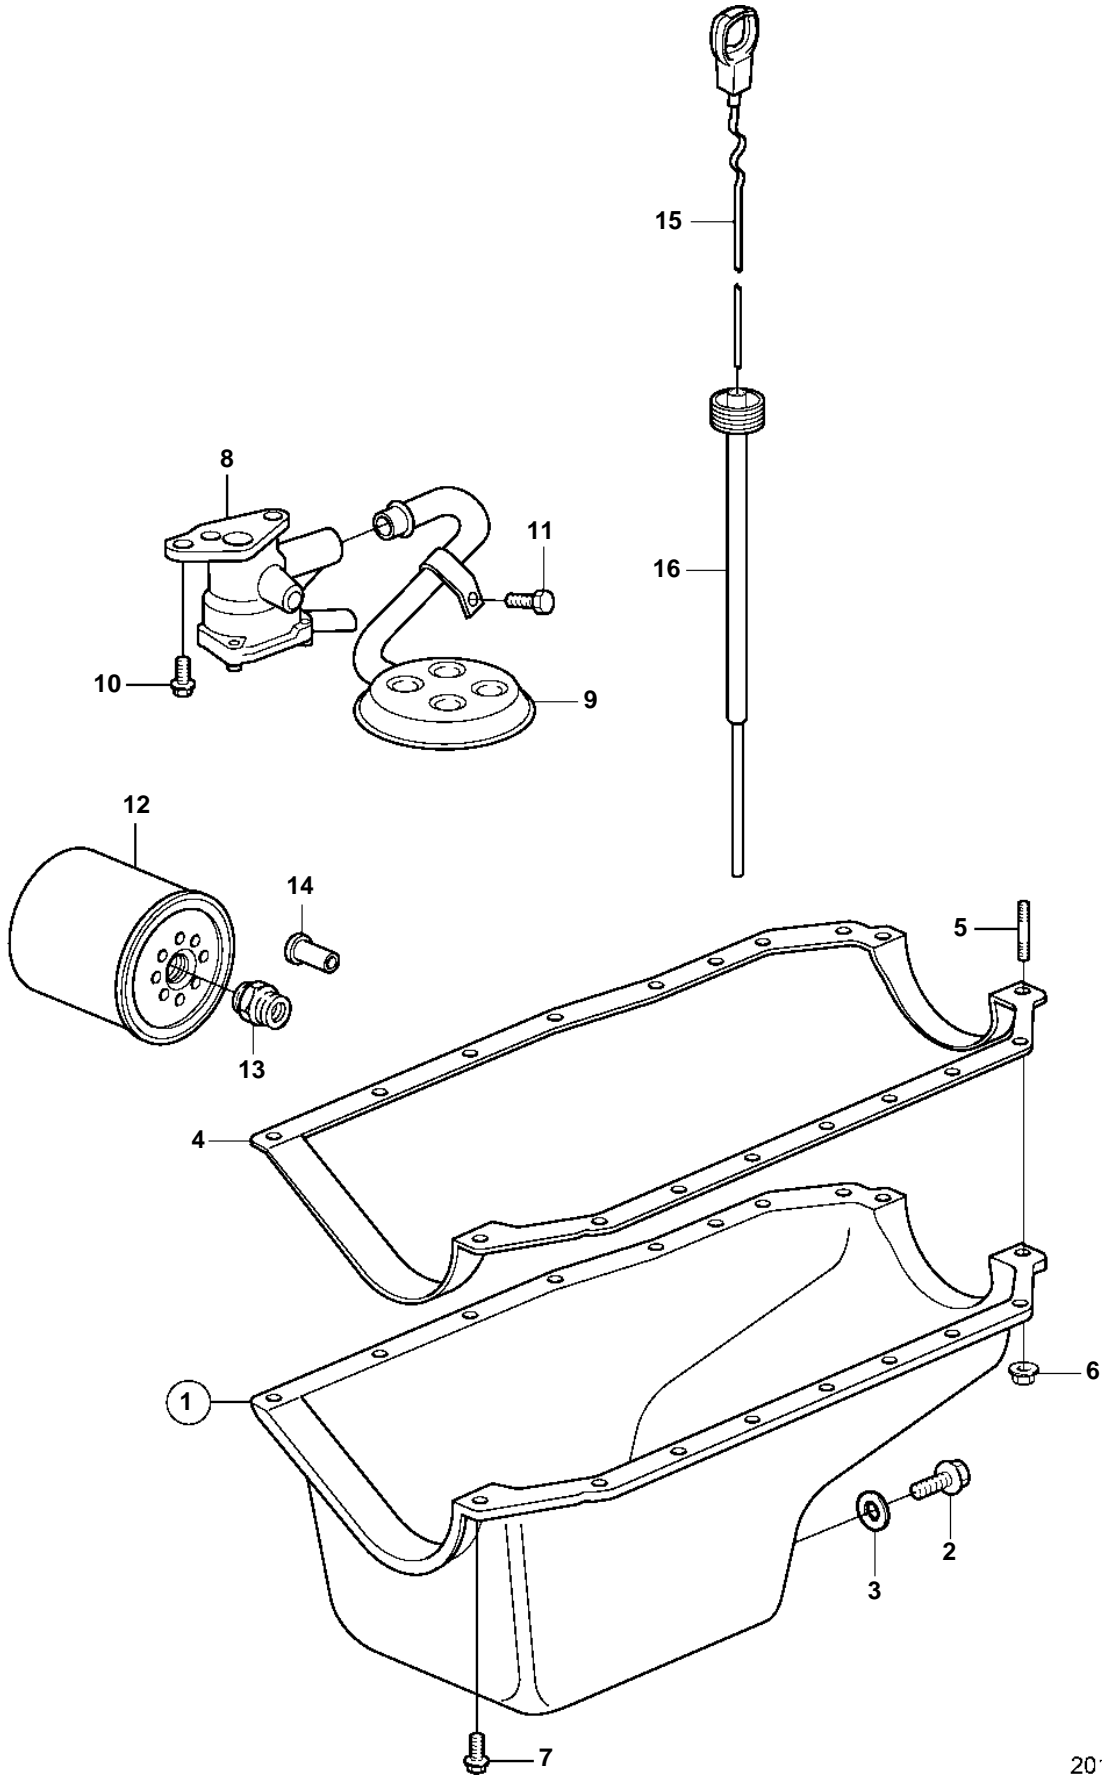

3.0GLP-D

## 3.0GLP-D

REF	PART NO.	QTY	DESCRIPTION	SEE SEC.	NOTES
1	3857863	1	Oil pan		
2	841215	1	• Plug		
3	3851981	1	• Sealing washer		
4	3853343	1	Gasket		
5	3853202	2	Stud		
6	3853168	2	Nut		
7	3853171	2	Screw		5/16"-18
	3856134	14	Screw		1/4"-20
8	3853843	1	Oil pump		
9	3857865	1	Oil pump screen		
10	3853173	2	Screw		
11	3853219	1	Screw		
12	835440	1	Oil filter		
			Bulletin P-21-7-1	P-21-7-1-EN	Oil Filters, GM gas engines
13	3852097	1	Connector		
14	3855996	1	Oil valve		
15	3862754	1	Oil dipstick		
16	3857268	1	Tube		