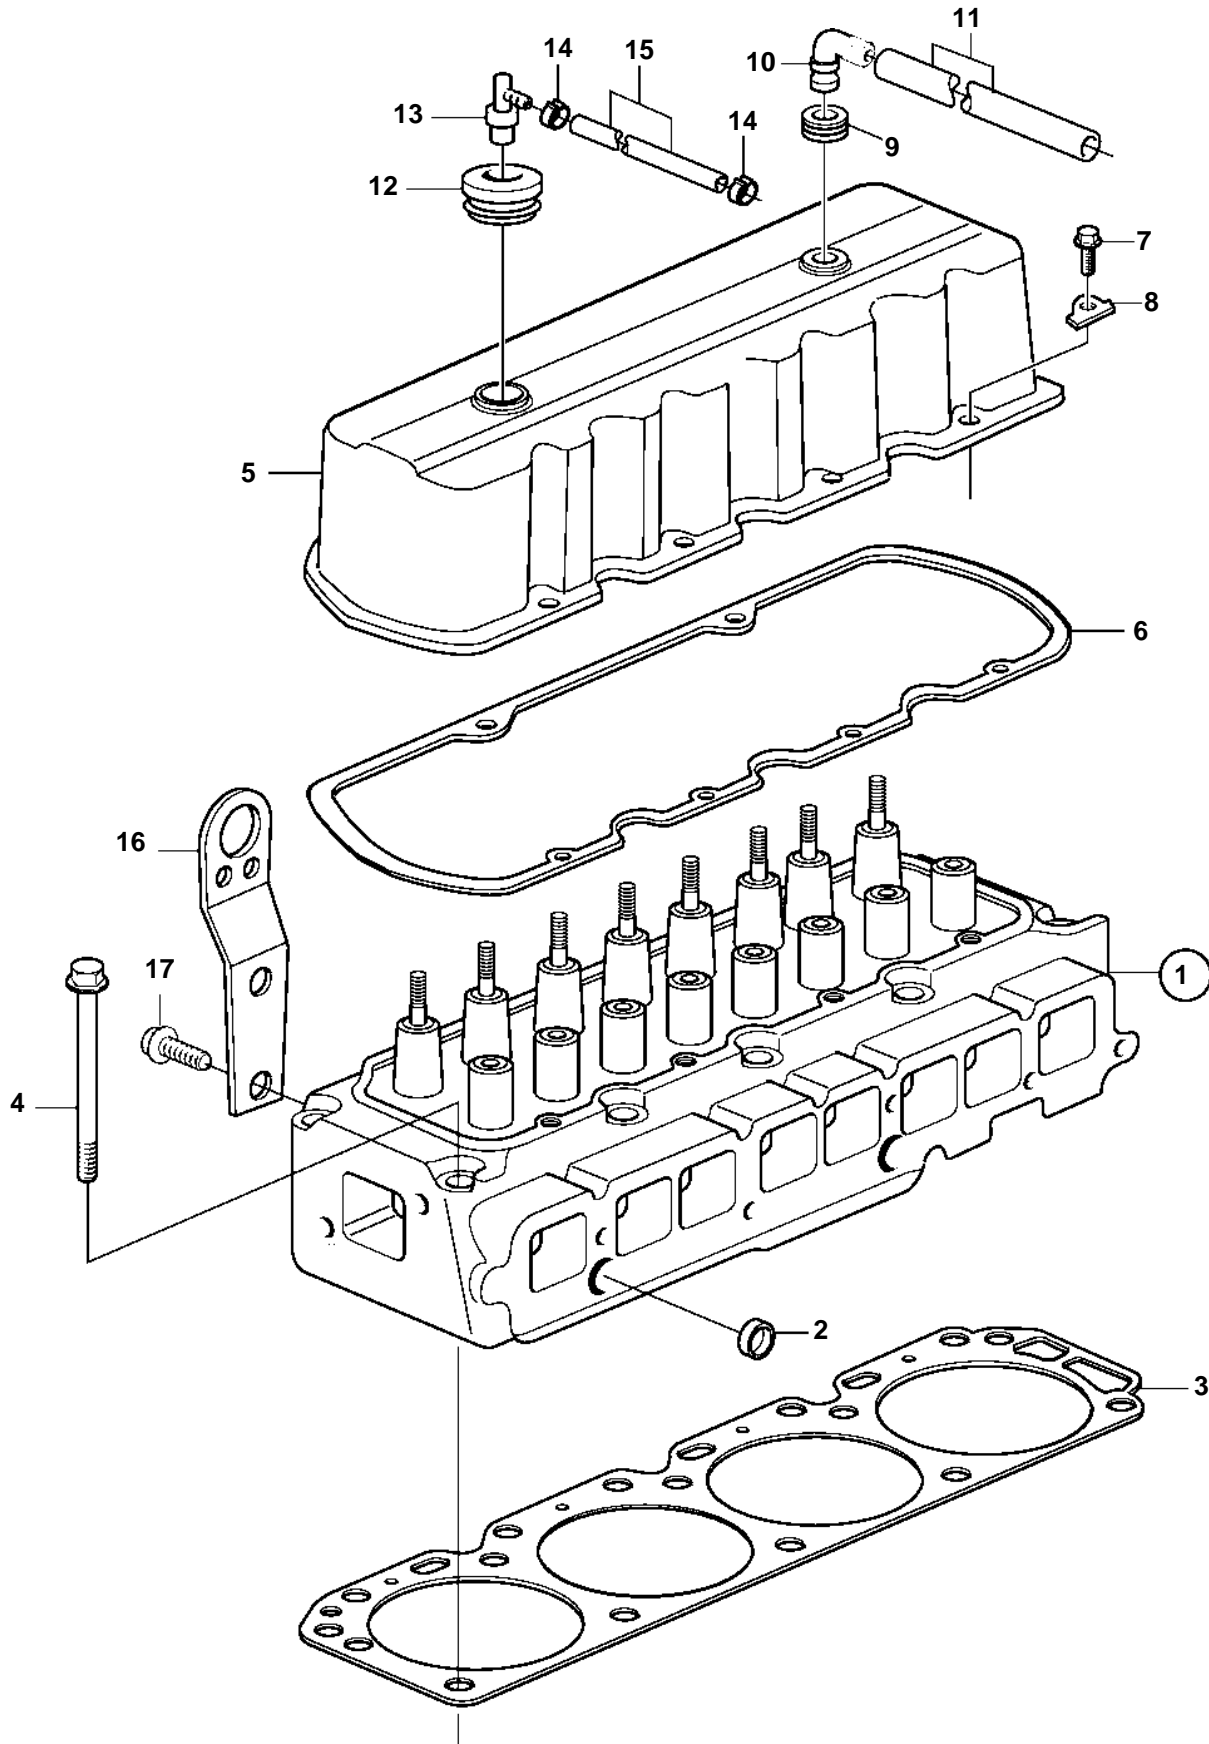

3.0GLP-D

3.0GLP-D

REF	PART NO.	QTY	DESCRIPTION	NOTES
1	3854012	1	Cylinder head	
2	3852102	2	• Core plug	
3	3853336	1	Gasket	
4	3857900	10	Screw	
5	3853784	1	Valve cover	
6	3852693	1	Gasket	
7	3856134	5	Screw	
8	3852442	5	Washer	
9	3852103	1	Grommet	
10	3852104	1	Elbow	
11	3862743	1	Hose	
12	3857279	1	Rubber grommet	
13	3856884	1	Valve	CRANKCASE VENTILATION
14	982663	2	Clamp	
15	3856870	1	Hose	
16		1	Bracket	NOT SERVICED
17		2	Bolt	NOT SERVICED