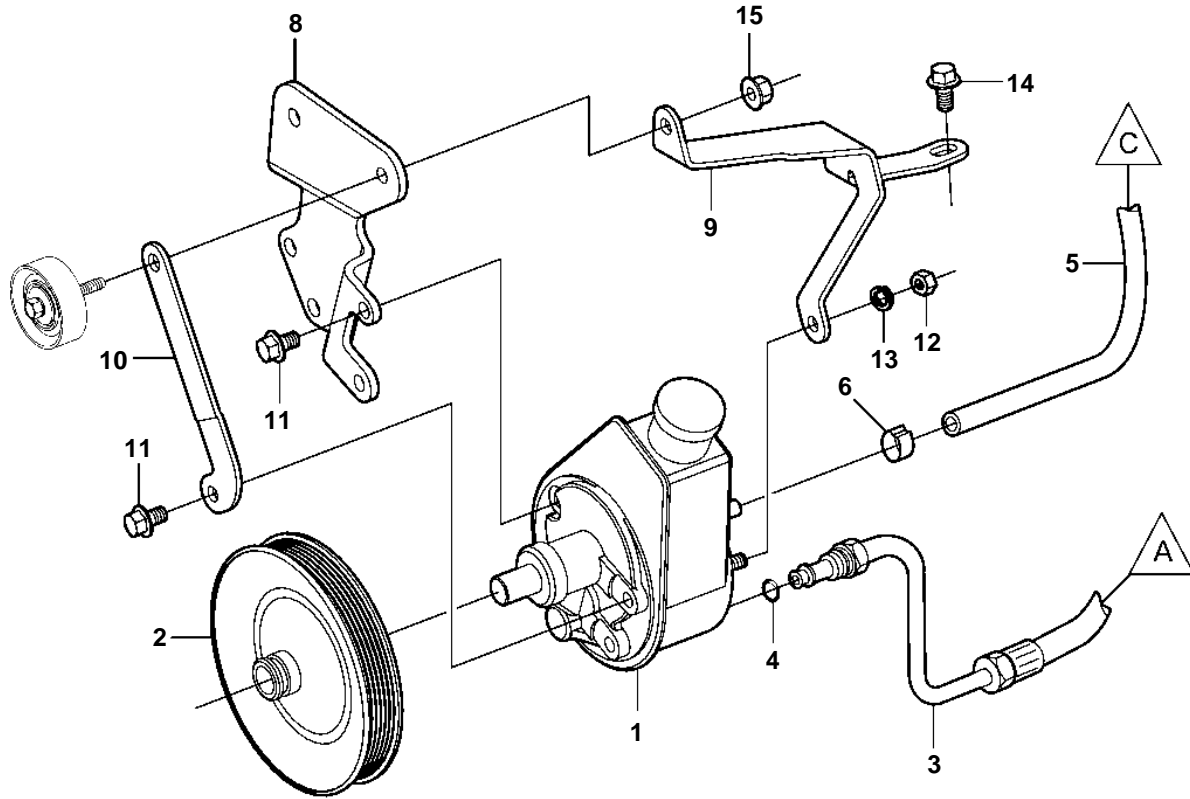

3.0GLP-A, 3.0GLP-B

3.0GLP-A, 3.0GLP-B

REF	PART NO.	QTY	DESCRIPTION	NOTES
1	3850491	1	Power steering pump	
2	3862700	1	Pulley	
3	3863146	1	Pressure hose	
4	3852497	1	O-ring	
5	3863009	1	Return hose	
6	982663	2	Clamp	
7	3860166	1	Hose	
8	3860094	1	Bracket	
9	3860170	1	Bracket	
10	3860480	1	Brace	
11	3853405	3	Screw	
12	971071	1	Nut	
13	3852046	1	Lock washer	
14	3853557	2	Screw	
15	971098	1	Flange lock nut	
16	3862666	1	Oil cooler	
17	3860413	1	Clamp	
18	3861999	1	Cover	W=0.300" (7.6mm)
19	3852837	1	Clamp	