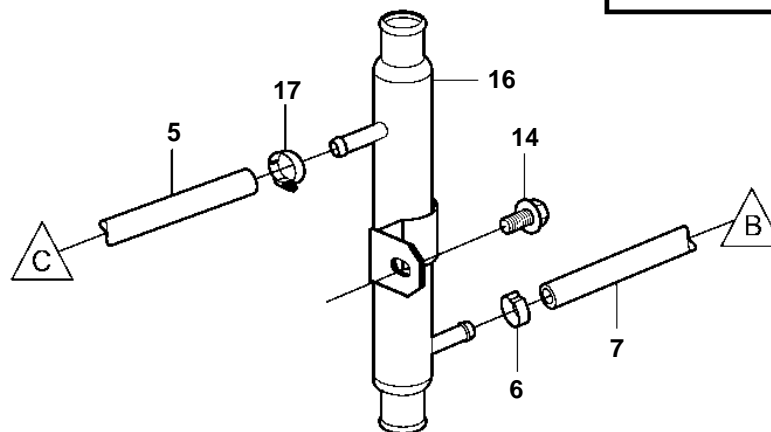

3.0GLP-A, 3.0GLP-B

3.0GLP-A, 3.0GLP-B

REF	PART NO.	QTY	DESCRIPTION	NOTES
1	3850491	1	Power steering pump	
2	3862700	1	Pulley	
3	3863146	1	Pressure hose	
4	3852497	1	O-ring	
5	3863009	1	Return hose	
6	982663	2	Clamp	
7	3860166	1	Hose	
8	3860094	1	Bracket	
9	3860170	1	Bracket	
10	3860480	1	Brace	
11	3853405	3	Screw	
12	971071	1	Nut	
13	3852046	1	Lock washer	
14	3853557	2	Screw	
15	971098	1	Flange lock nut	
16	3862666	1	Oil cooler	
17	3860413	1	Clamp	
18	3861999	1	Cover	W=0.300" (7.6mm)
19	3852837	1	Clamp	