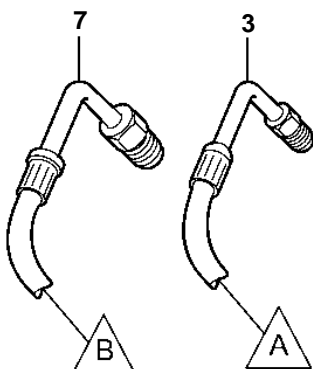

3.0GLP-A, 3.0GLP-B

3.0GLP-A, 3.0GLP-B

REF	PART NO.	QTY	DESCRIPTION	NOTES
1	3850491	1	Power steering pump	
2	3862700	1	Pulley	
3	3863146	1	Pressure hose	
4	3852497	1	O-ring	
5	3863009	1	Return hose	
6	982663	2	Clamp	
7	3860166	1	Hose	
8	3860094	1	Bracket	
9	3860170	1	Bracket	
10	3860480	1	Brace	
11	3853405	3	Screw	
12	971071	1	Nut	
13	3852046	1	Lock washer	
14	3853557	2	Screw	
15	971098	1	Flange lock nut	
16	3862666	1	Oil cooler	
17	3860413	1	Clamp	
18	3861999	1	Cover	W=0.300" (7.6mm)
19	3852837	1	Clamp	