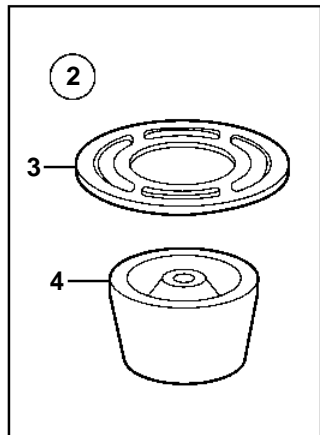

3.0GLP-A, 3.0GLP-B, 3.0GLM-A, 3.0GLM-B, 3.0GSP-A, 3.0GSP-B, 3.0GSP-C, 3.0GSM-A, 3.0GSM-B, 3.0GSM-C

3.0GLP-A, 3.0GLP-B, 3.0GLM-A, 3.0GLM-B, 3.0GSP-A, 3.0GSP-B, 3.0GSP-C, 3.0GSM-A, 3.0GSM-B, 3.0GSM-C

REF	PART NO.	QTY	DESCRIPTION	NOTES
1	3854858	1	Fuel pump	
2	3855104	1	· Fuel filter insert	
3		1	· · Seal	not sold separately
4		1	· · Filter	not sold separately
5	3853397	2	Screw	
6	3854865	1	Gasket	
7	3852453	1	Fitting	
8	3860950	1	Fuel line	
9		1	Clamp	
10	3854242	1	Hose	L=39"
11	948211	1	Strip clamp	
12	3852489	1	Adapter	