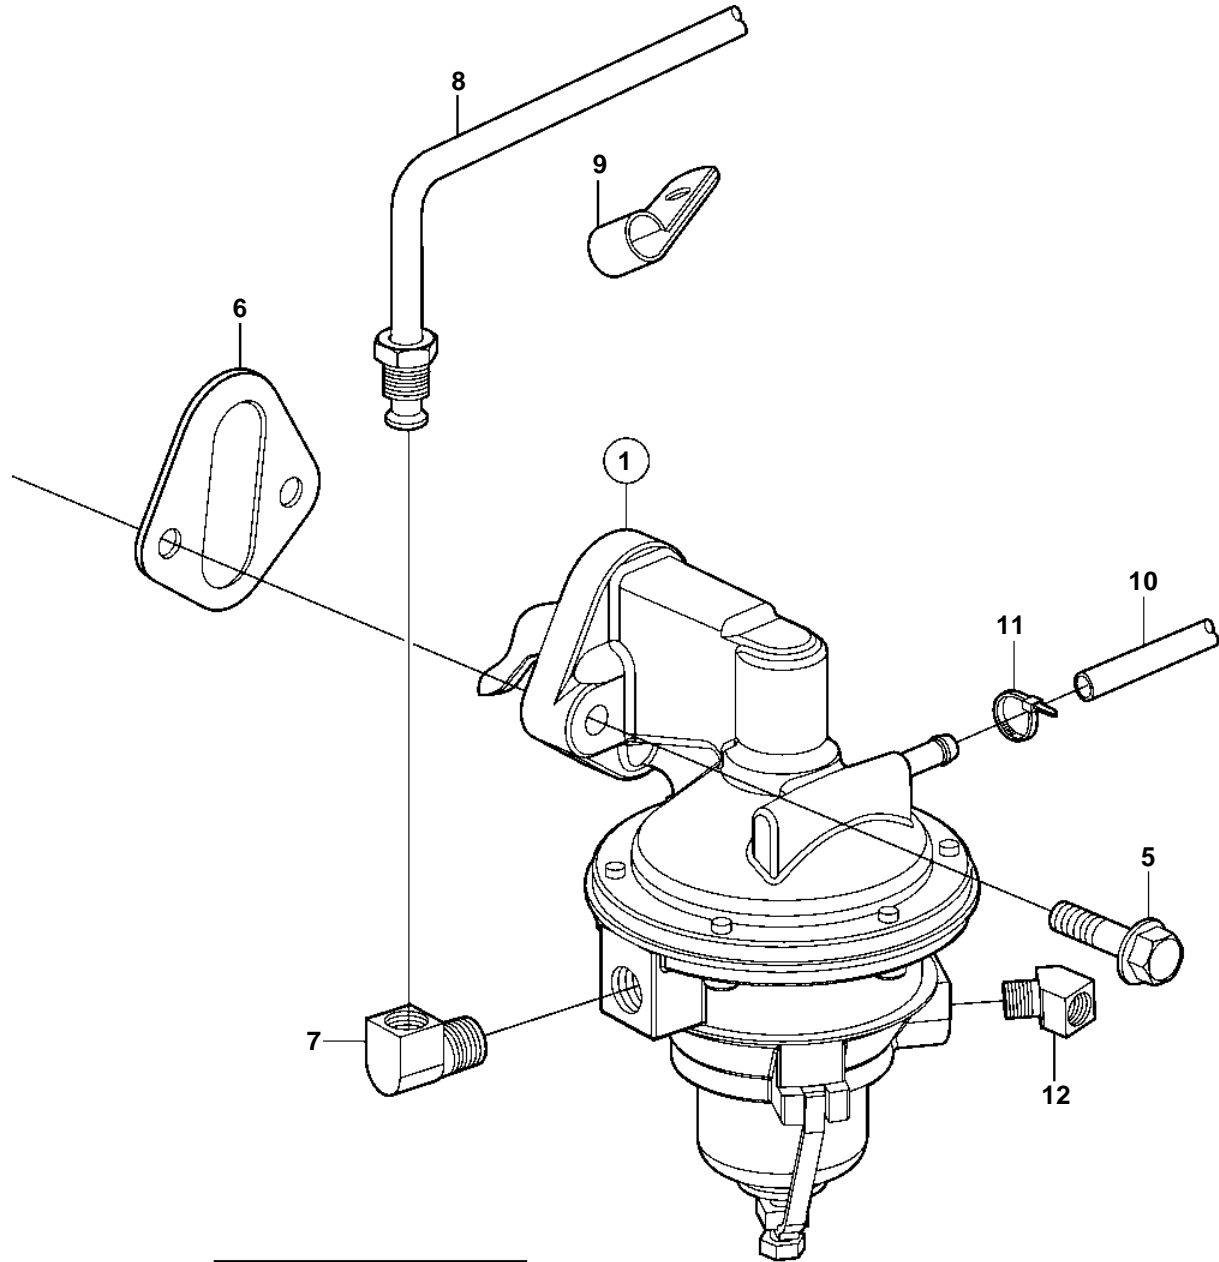

3.0GLP-A, 3.0GLP-B, 3.0GLM-A, 3.0GLM-B, 3.0GSP-A, 3.0GSP-B, 3.0GSP-C, 3.0GSM-A, 3.0GSM-B, 3.0GSM-C

3.0GLP-A, 3.0GLP-B, 3.0GLM-A, 3.0GLM-B, 3.0GSP-A, 3.0GSP-B, 3.0GSP-C, 3.0GSM-A, 3.0GSM-B, 3.0GSM-C

REF	PART NO.	QTY	DESCRIPTION	NOTES
1	3854858	1	Fuel pump	
2	3855104	1	· Fuel filter insert	
3		1	· · Seal	not sold separately
4		1	· · Filter	not sold separately
5	3853397	2	Screw	
6	3854865	1	Gasket	
7	3852453	1	Fitting	
8	3860950	1	Fuel line	
9		1	Clamp	
10	3854242	1	Hose	L=39"
11	948211	1	Strip clamp	
12	3852489	1	Adapter	