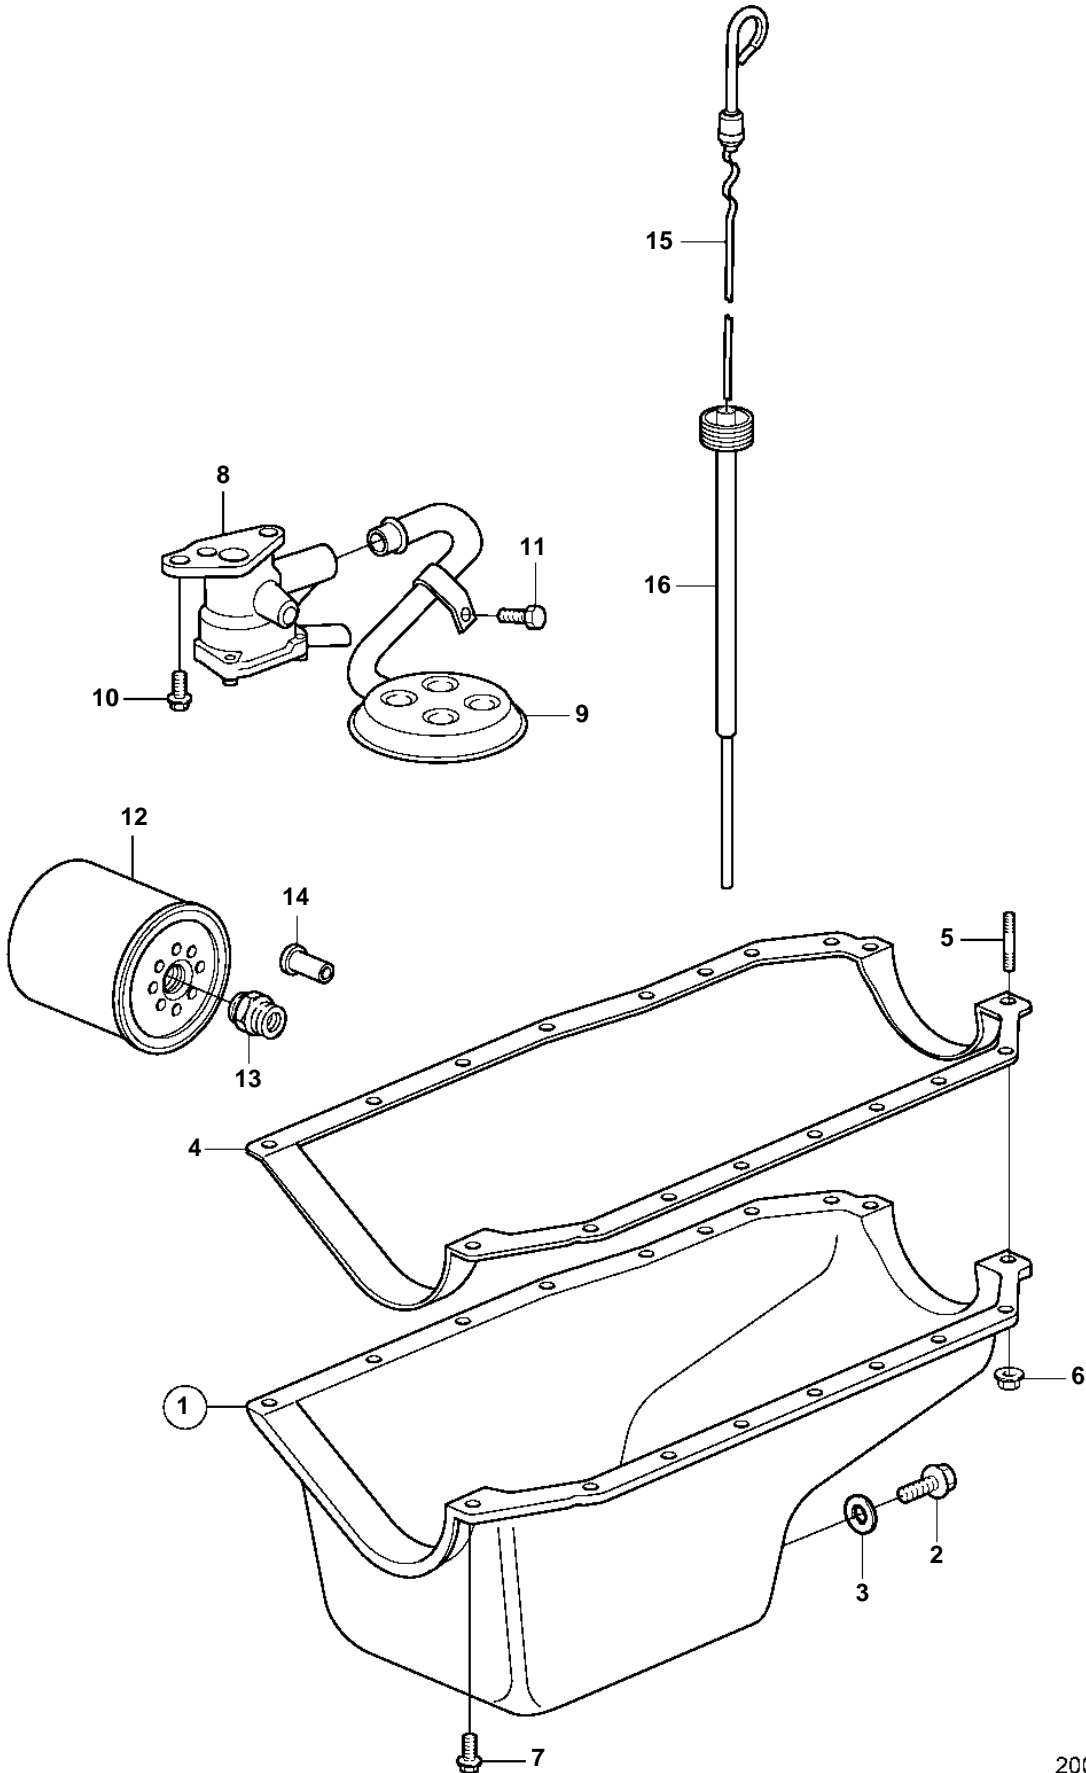

3.0GSP-A, 3.0GSP-B, 3.0GSP-C, 3.0GSM-A, 3.0GSM-B, 3.0GSM-C

3.0GSP-A, 3.0GSP-B, 3.0GSP-C, 3.0GSM-A, 3.0GSM-B, 3.0GSM-C

REF	PART NO.	QTY	DESCRIPTION	SEE SEC.	NOTES
1	3857863	1	Oil pan		
2	841215	1	• Plug		
3	3851981	1	• Sealing washer		
4	3853343	1	Gasket		
5	3853202	2	Stud		
6	3853168	2	Nut		
7	3853171	2	Screw		5/16"-18
	3856134	14	Screw		1/4"-20
8	3853843	1	Oil pump		
9	3857865	1	Oil pump screen		
10	3853173	2	Screw		
11	3853219	1	Screw		
12	835440	1	Oil filter		
			• Bulletin P-21-7-1	P-21-7-1-EN	Oil Filters, GM gas engines
13	3852097	1	Connector		
14	3855996	1	Oil valve		
15	3850472	1	Oil dipstick		
16	3857268	1	Tube		