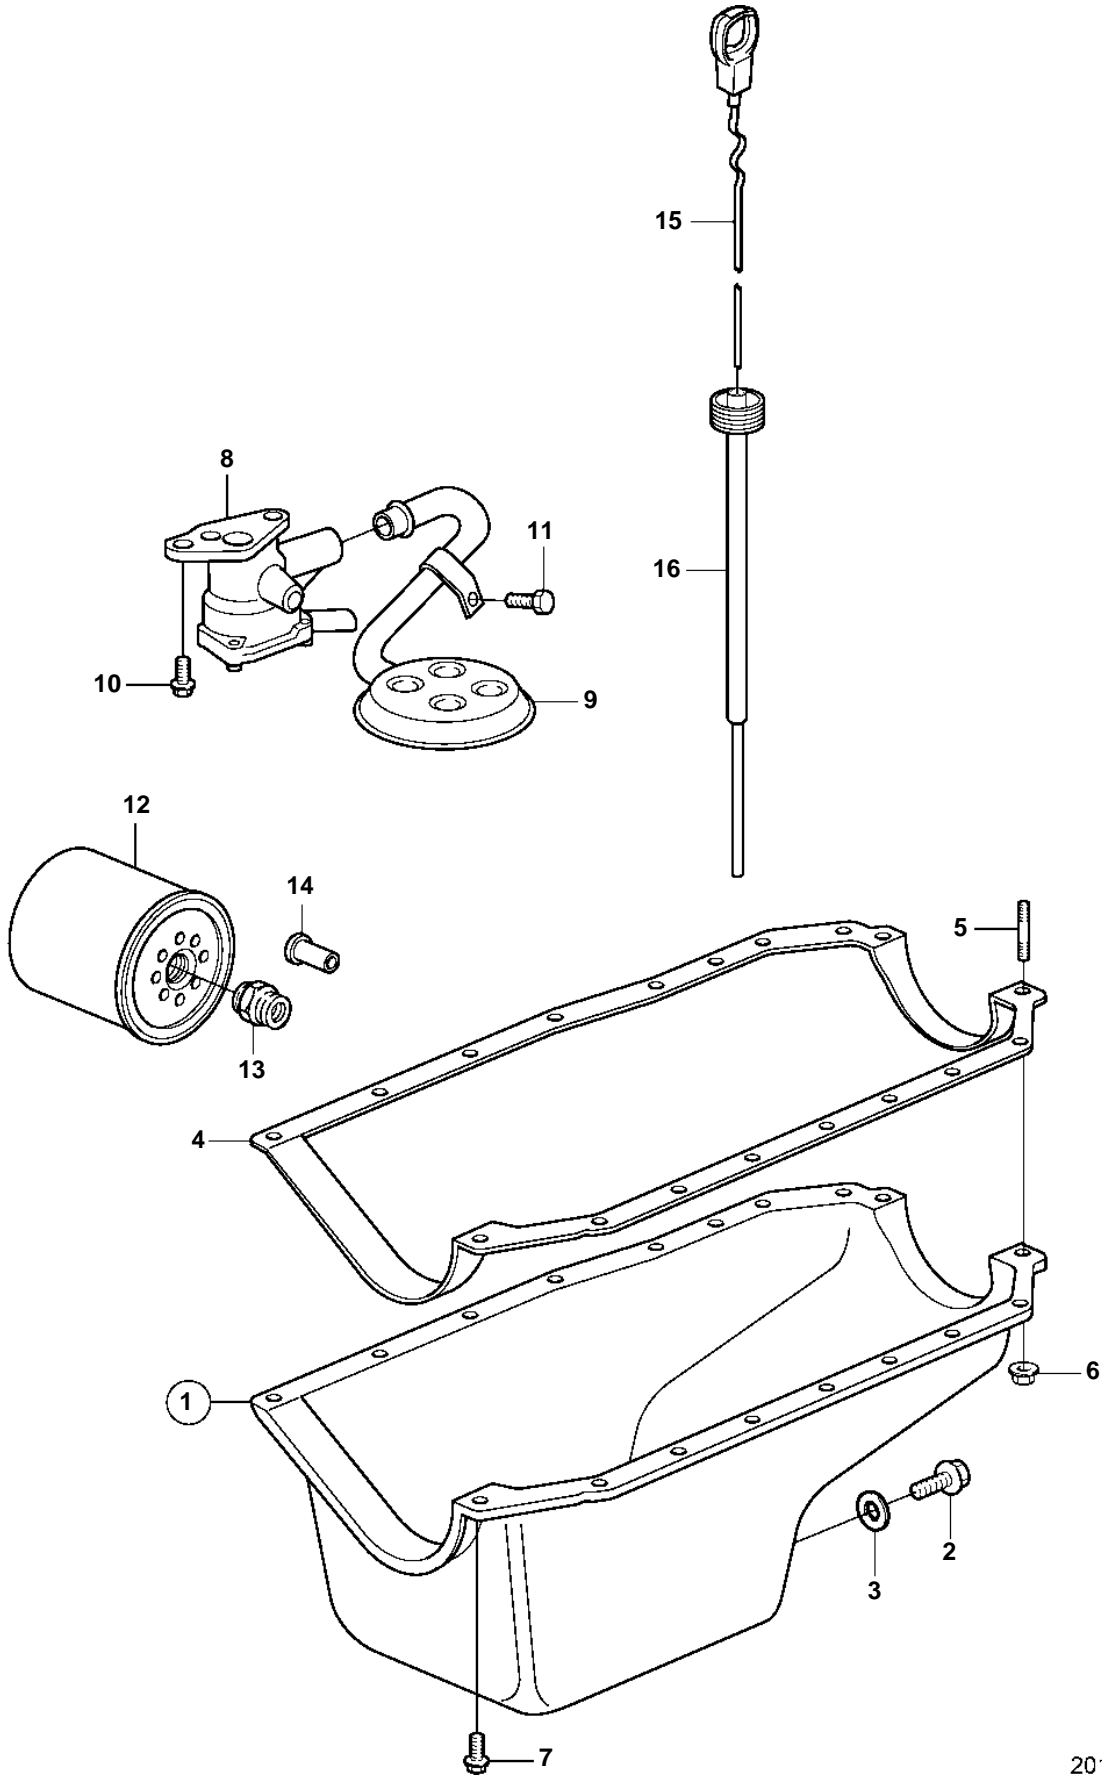

3.0GLP-A, 3.0GLP-B, 3.0GLM-A, 3.0GLM-B

3.0GLP-A, 3.0GLP-B, 3.0GLM-A, 3.0GLM-B

REF	PART NO.	QTY	DESCRIPTION	SEE SEC.	NOTES
1	3857863	1	Oil pan		
2	841215	1	• Plug		
3	3851981	1	• Sealing washer		
4	3853343	1	Gasket		
5	3853202	2	Stud		
6	3853168	2	Nut		
7	3853171	2	Screw		5/16"-18
	3856134	14	Screw		1/4"-20
8	3853843	1	Oil pump		
9	3857865	1	Oil pump screen		
10	3853173	2	Screw		
11	3853219	1	Screw		
12	835440	1	Oil filter		
			• Bulletin P-21-7-1	P-21-7-1-EN	Oil Filters, GM gas engines
13	3852097	1	Connector		
14	3855996	1	Oil valve		
15	3862754	1	Oil dipstick		
16	3857268	1	Tube		