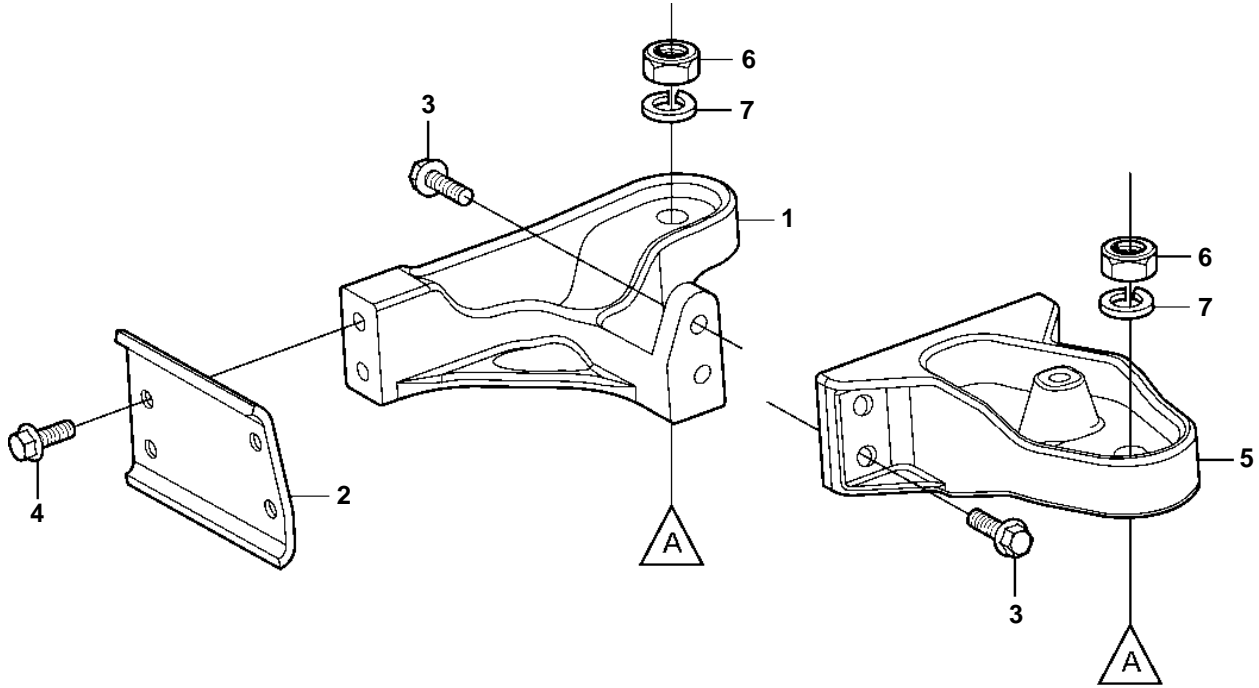

3.0GLP-A, 3.0GLP-B, 3.0GLM-A, 3.0GLM-B, 3.0GSP-A, 3.0GSP-B, 3.0GSP-C, 3.0GSM-A, 3.0GSM-B, 3.0GSM-C

19023

3.0GLP-A, 3.0GLP-B, 3.0GLM-A, 3.0GLM-B, 3.0GSP-A, 3.0GSP-B, 3.0GSP-C, 3.0GSM-A, 3.0GSM-B, 3.0GSM-C

REF	PART NO.	QTY	DESCRIPTION	NOTES
1	3860089	1	Bracket	
2	3860272	1	Bracket	
3	3860582	5	Screw	
4	3860163	4	Screw	
5	3860088	1	Bracket	Earlier prod.
	3818512	1	Bracket	LATER PROD
6	3852021	6	Nut	
7	3852090	2	Lock washer	
8	3852433	2	Washer	
9	3853805	2	Rubber cushion	
10	3852428	2	Washer	
11	3852566	2	Screw	
12	3862657	2	Nut	
13	3852540	2	Washer	
14	3852539	2	Nut	
15	3852622	2	Washer	
16	3853806	2	Rubber cushion	
17	959968	4	Screw	
18	3852155	4	Washer	
19	3852542	2	Washer	
20	3850930	2	Screw	Earlier prod.
	3587962	2	Screw	LATER PROD