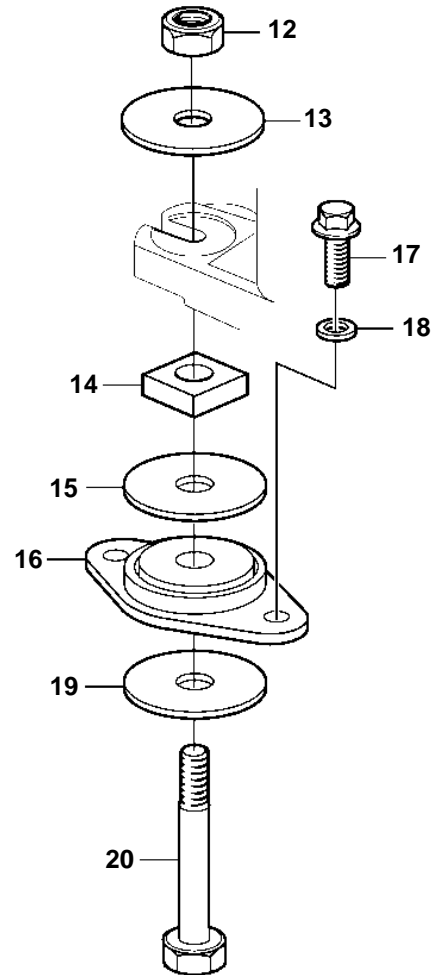

3.0GLP-A, 3.0GLP-B, 3.0GLM-A, 3.0GLM-B, 3.0GSP-A, 3.0GSP-B, 3.0GSP-C, 3.0GSM-A, 3.0GSM-B, 3.0GSM-C

19023

3.0GLP-A, 3.0GLP-B, 3.0GLM-A, 3.0GLM-B, 3.0GSP-A, 3.0GSP-B, 3.0GSP-C, 3.0GSM-A, 3.0GSM-B, 3.0GSM-C

REF	PART NO.	QTY	DESCRIPTION	NOTES
1	3860089	1	Bracket	
2	3860272	1	Bracket	
3	3860582	5	Screw	
4	3860163	4	Screw	
5	3860088	1	Bracket	Earlier prod.
	3818512	1	Bracket	LATER PROD
6	3852021	6	Nut	
7	3852090	2	Lock washer	
8	3852433	2	Washer	
9	3853805	2	Rubber cushion	
10	3852428	2	Washer	
11	3852566	2	Screw	
12	3862657	2	Nut	
13	3852540	2	Washer	
14	3852539	2	Nut	
15	3852622	2	Washer	
16	3853806	2	Rubber cushion	
17	959968	4	Screw	
18	3852155	4	Washer	
19	3852542	2	Washer	
20	3850930	2	Screw	Earlier prod.
	3587962	2	Screw	LATER PROD