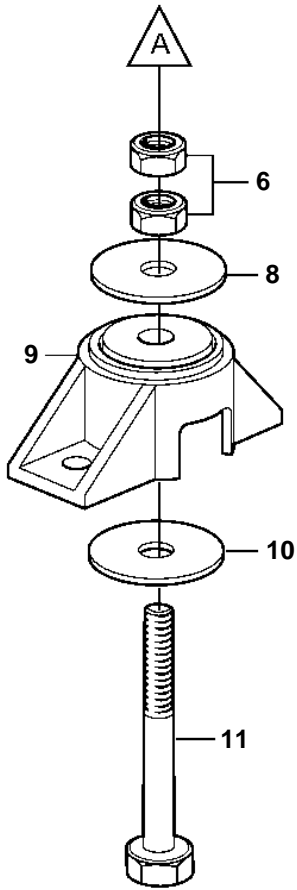

3.0GLP-A, 3.0GLP-B, 3.0GLM-A, 3.0GLM-B, 3.0GSP-A, 3.0GSP-B, 3.0GSP-C, 3.0GSM-A, 3.0GSM-B, 3.0GSM-C

19023

3.0GLP-A, 3.0GLP-B, 3.0GLM-A, 3.0GLM-B, 3.0GSP-A, 3.0GSP-B, 3.0GSP-C, 3.0GSM-A, 3.0GSM-B, 3.0GSM-C

REF	PART NO.	QTY	DESCRIPTION	NOTES
1	3860089	1	Bracket	
2	3860272	1	Bracket	
3	3860582	5	Screw	
4	3860163	4	Screw	
5	3860088	1	Bracket	Earlier prod.
	3818512	1	Bracket	LATER PROD
6	3852021	6	Nut	
7	3852090	2	Lock washer	
8	3852433	2	Washer	
9	3853805	2	Rubber cushion	
10	3852428	2	Washer	
11	3852566	2	Screw	
12	3862657	2	Nut	
13	3852540	2	Washer	
14	3852539	2	Nut	
15	3852622	2	Washer	
16	3853806	2	Rubber cushion	
17	959968	4	Screw	
18	3852155	4	Washer	
19	3852542	2	Washer	
20	3850930	2	Screw	Earlier prod.
	3587962	2	Screw	LATER PROD