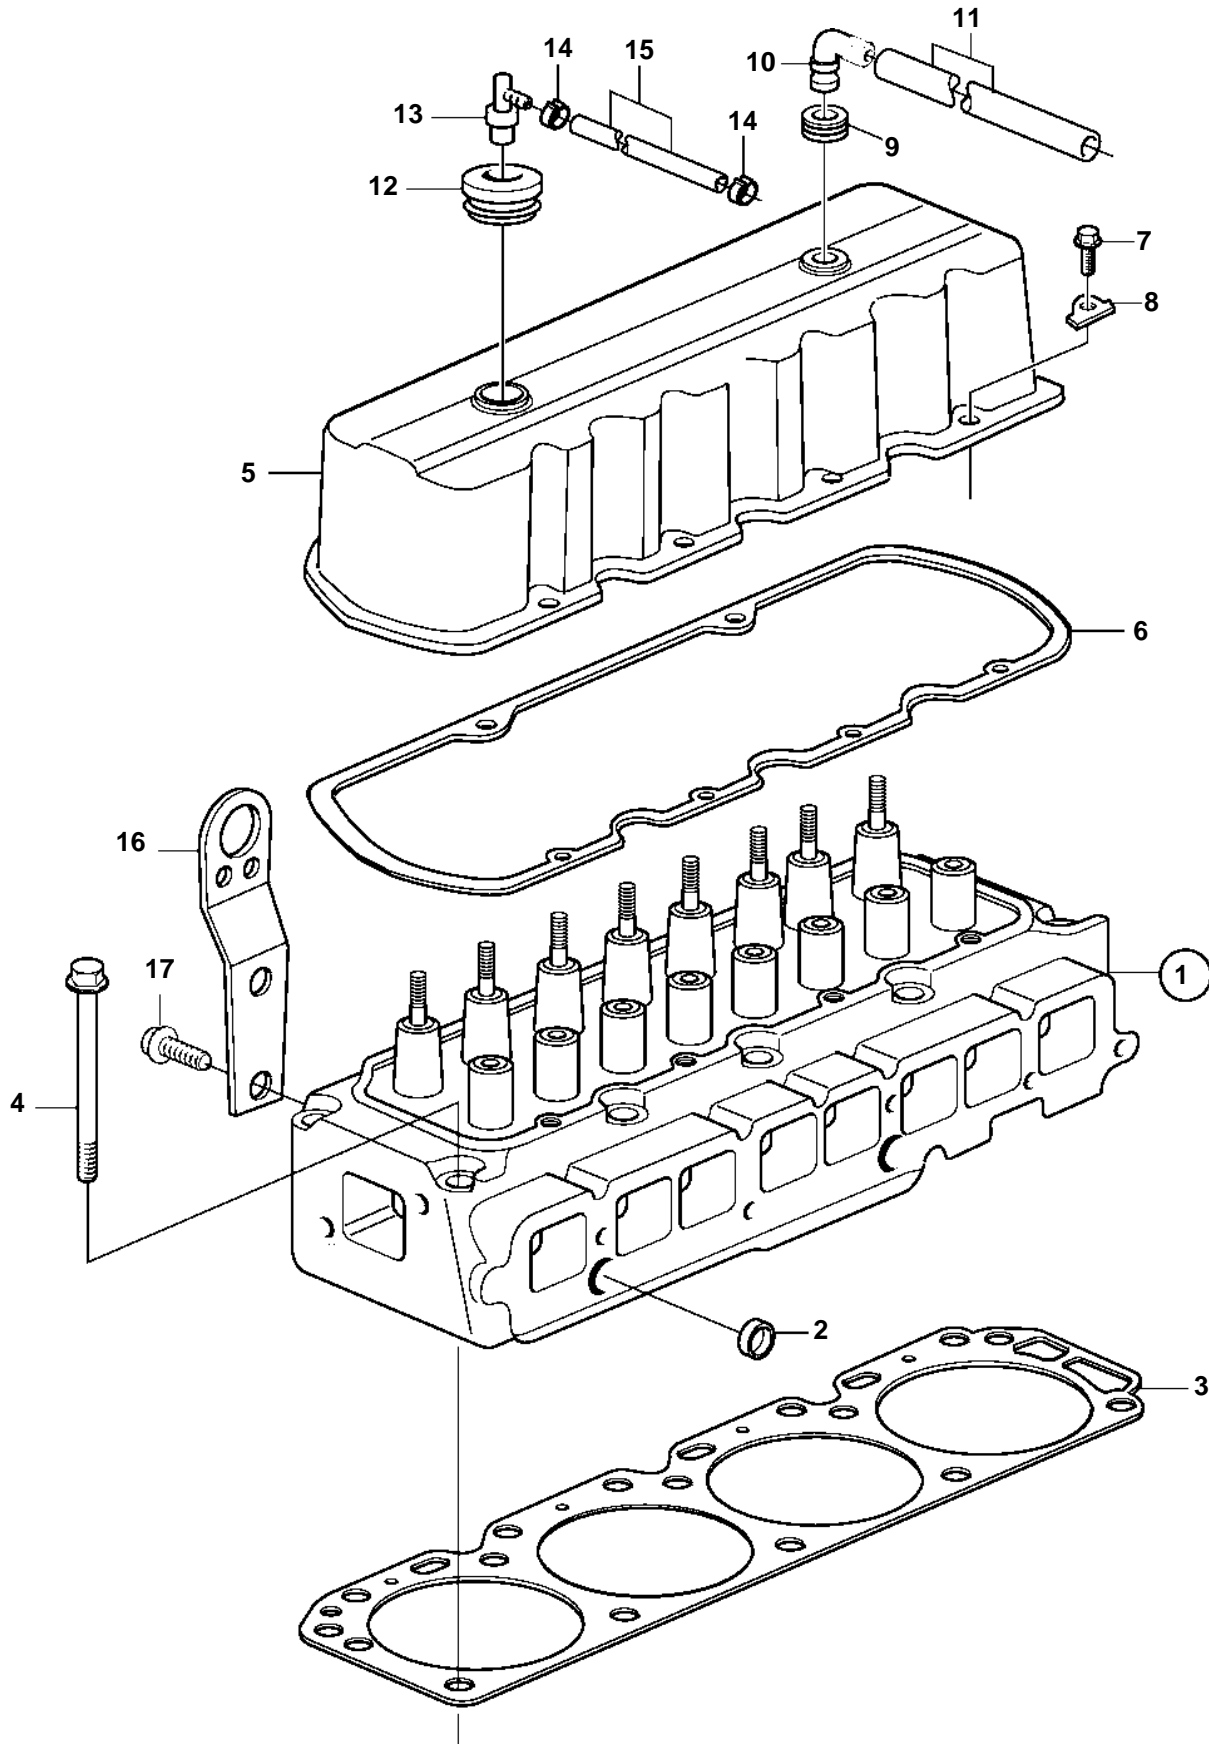

3.0GSP-B, 3.0GSP-C, 3.0GSM-B, 3.0GSM-C

3.0GSP-B, 3.0GSP-C, 3.0GSM-B, 3.0GSM-C

REF	PART NO.	QTY	DESCRIPTION	NOTES
1	3854012	1	Cylinder head	
2	3852102	2	· Core plug	
3	3853336	1	Cyl.head.gasket	
4	3857900	10	Screw	
5	3853784	1	Valve cover	
6	3852693	1	Gasket	
7	3856134	5	Screw	
8	3852442	5	Washer	
9	3852103	1	Grommet	
10	3852104	1	Elbow	
11	3857178	1	Hose	
12	3857279	1	Rubber grommet	
13	3856884	1	Valve	Crankcase ventilation
14	982663	2	Clamp	
15	3856870	1	Hose	
16		1	Bracket	NOT SERVICED
17		2	Bolt	NOT SERVICED