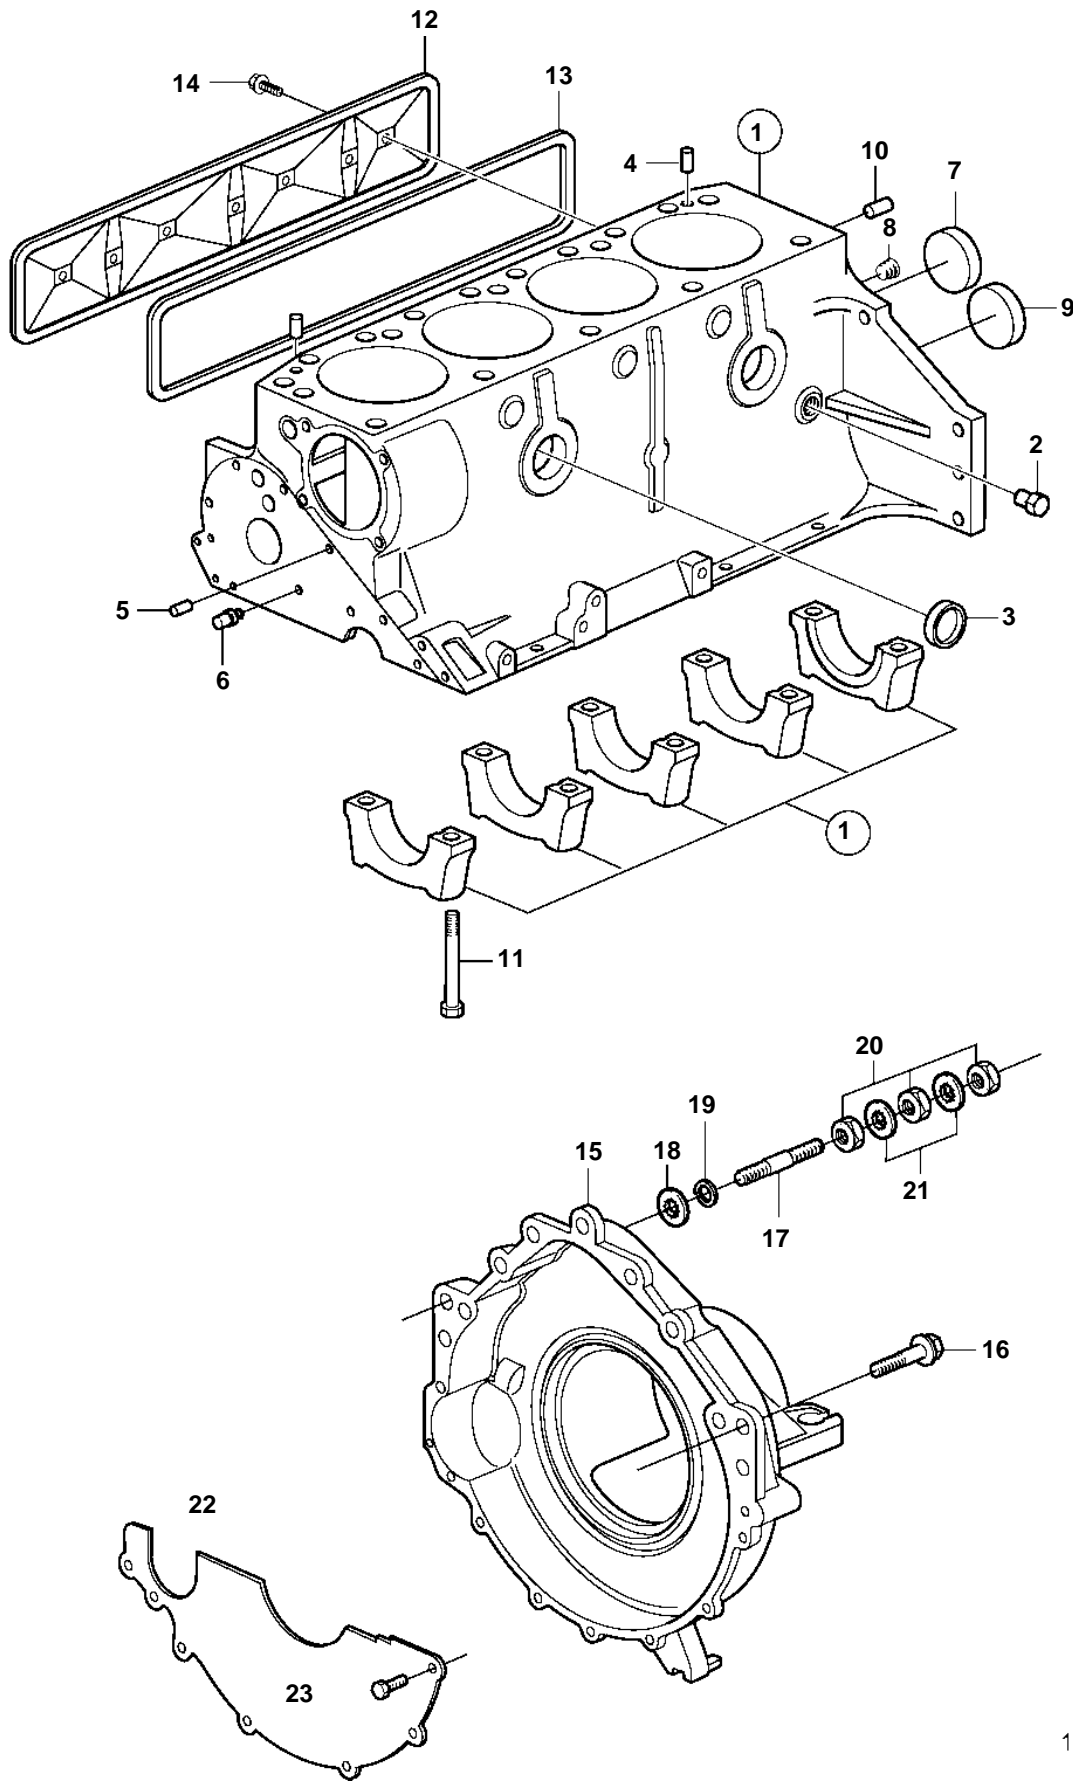

3.0GSP-A, 3.0GSM-A

19019

3.0GSP-A, 3.0GSM-A

REF	PART NO.	QTY	DESCRIPTION	NOTES
1		1	Cylinder block	NOT SERVICED
2	3850802	1	Plug	
3	3852100	2	Core plug	
4	3853114	4	Locating pin	
5	3852743	1	Plug	
6	3853067	1	Nozzle	
7	3852101	1	Core plug	
8	856547	1	Plug	
9	3853209	1	Core plug	
10	3856001	2	Pin	
11	3852933	10	Screw	
12	3853138	1	Cover	
13		X	Sealant, RTV	
14	3853955	4	Screw	
15	3857846	1	Flywheel housing	
16	3853326	5	Screw	
17	3850571	1	Stud	
18	3852058	1	Washer	
19	3852002	1	Lock washer	
20	3852065	2	Nut	
21	3852070	1	Washer	
22	3854604	1	Cover	
23	3852421	4	Screw	