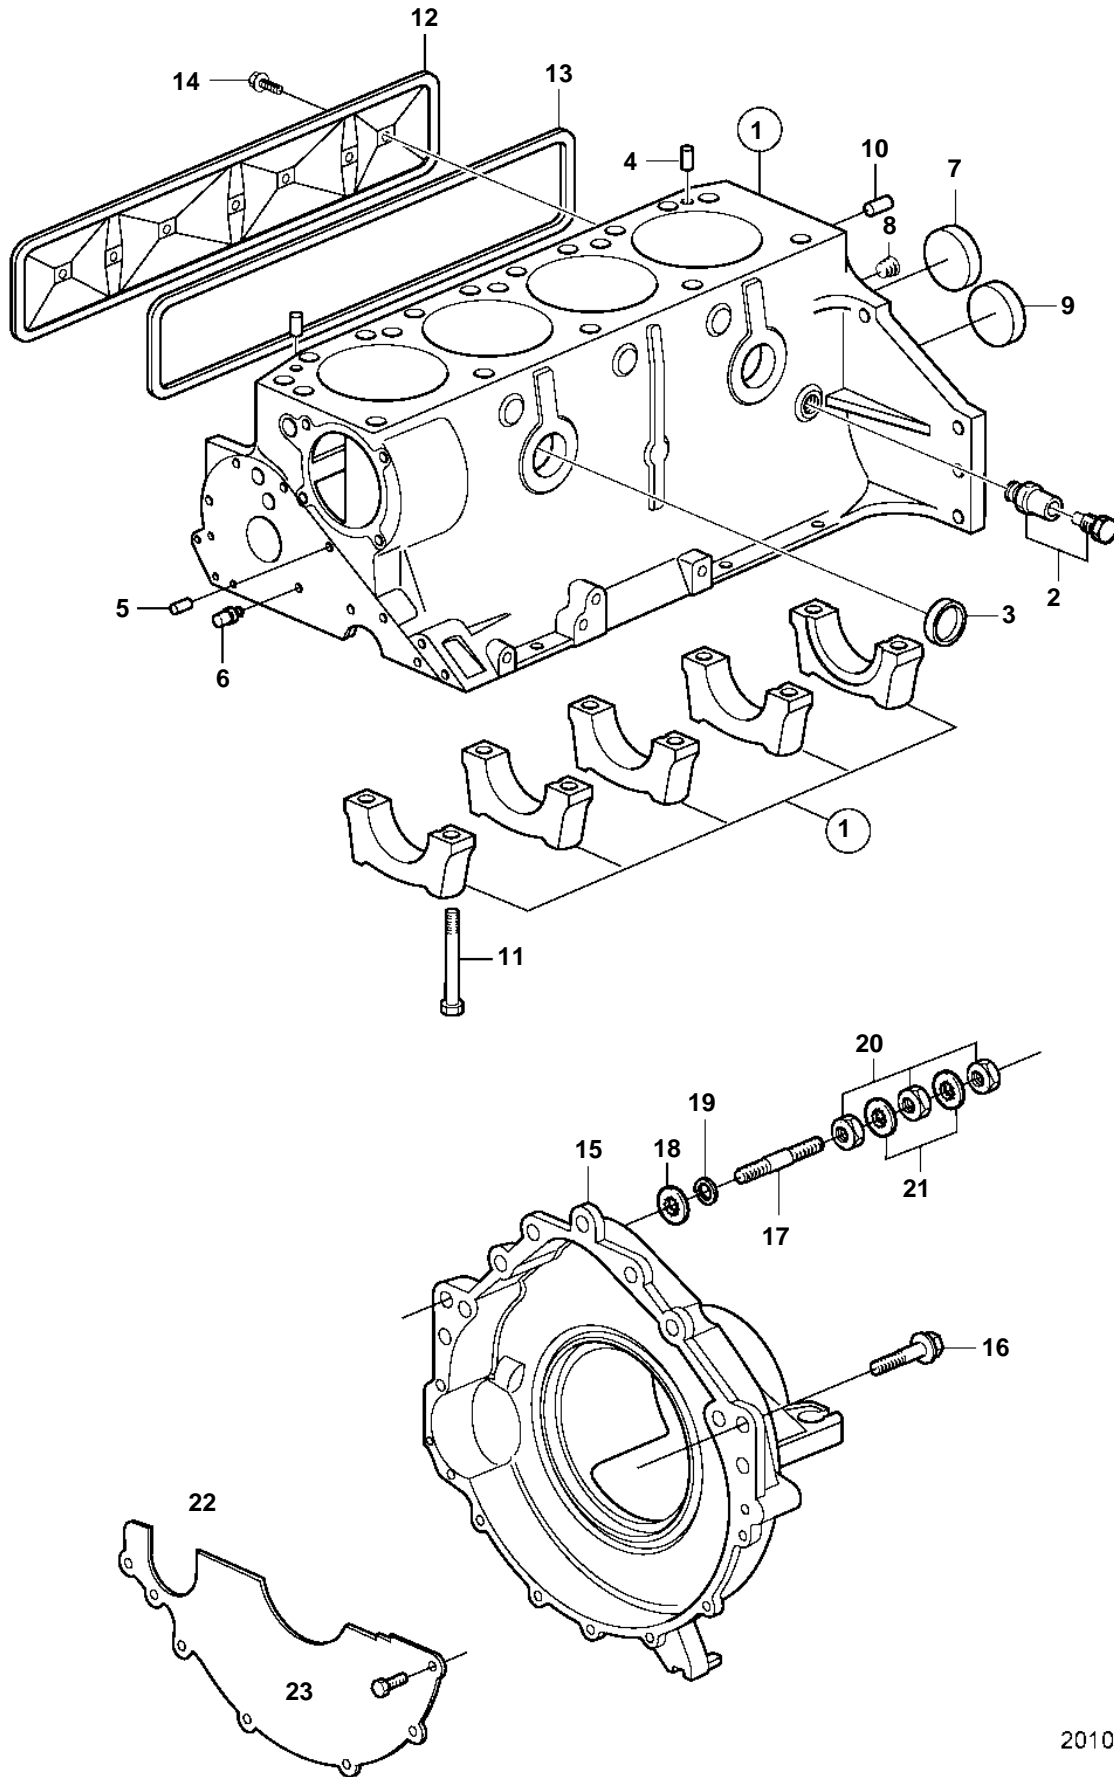

3.0GLP-A, 3.0GLP-B, 3.0GLM-A, 3.0GLM-B

20100

3.0GLP-A, 3.0GLP-B, 3.0GLM-A, 3.0GLM-B

REF	PART NO.	QTY	DESCRIPTION	NOTES
1		1	Cylinder block	NOT SERVICED
2	3854494	2	Drain cock	
3	3852100	2	Core plug	
4	3853114	4	Locating pin	
5	3852743	1	Plug	
6	3853067	1	Nozzle	
7	3852101	1	Core plug	
8	856547	1	Plug	
9	3853209	1	Core plug	
10	3856001	2	Pin	
11	3852933	10	Screw	
12	3853138	1	Cover	
13		X	Sealant, RTV	
14	3853955	4	Screw	
15	3857846	1	Flywheel housing	
16	3853326	5	Screw	
17	3850571	1	Stud	
18	3852058	1	Washer	
19	3852002	1	Lock washer	
20	3852065	2	Nut	
21	3852070	1	Washer	
22	3854604	1	Cover	
23	3852421	4	Screw	