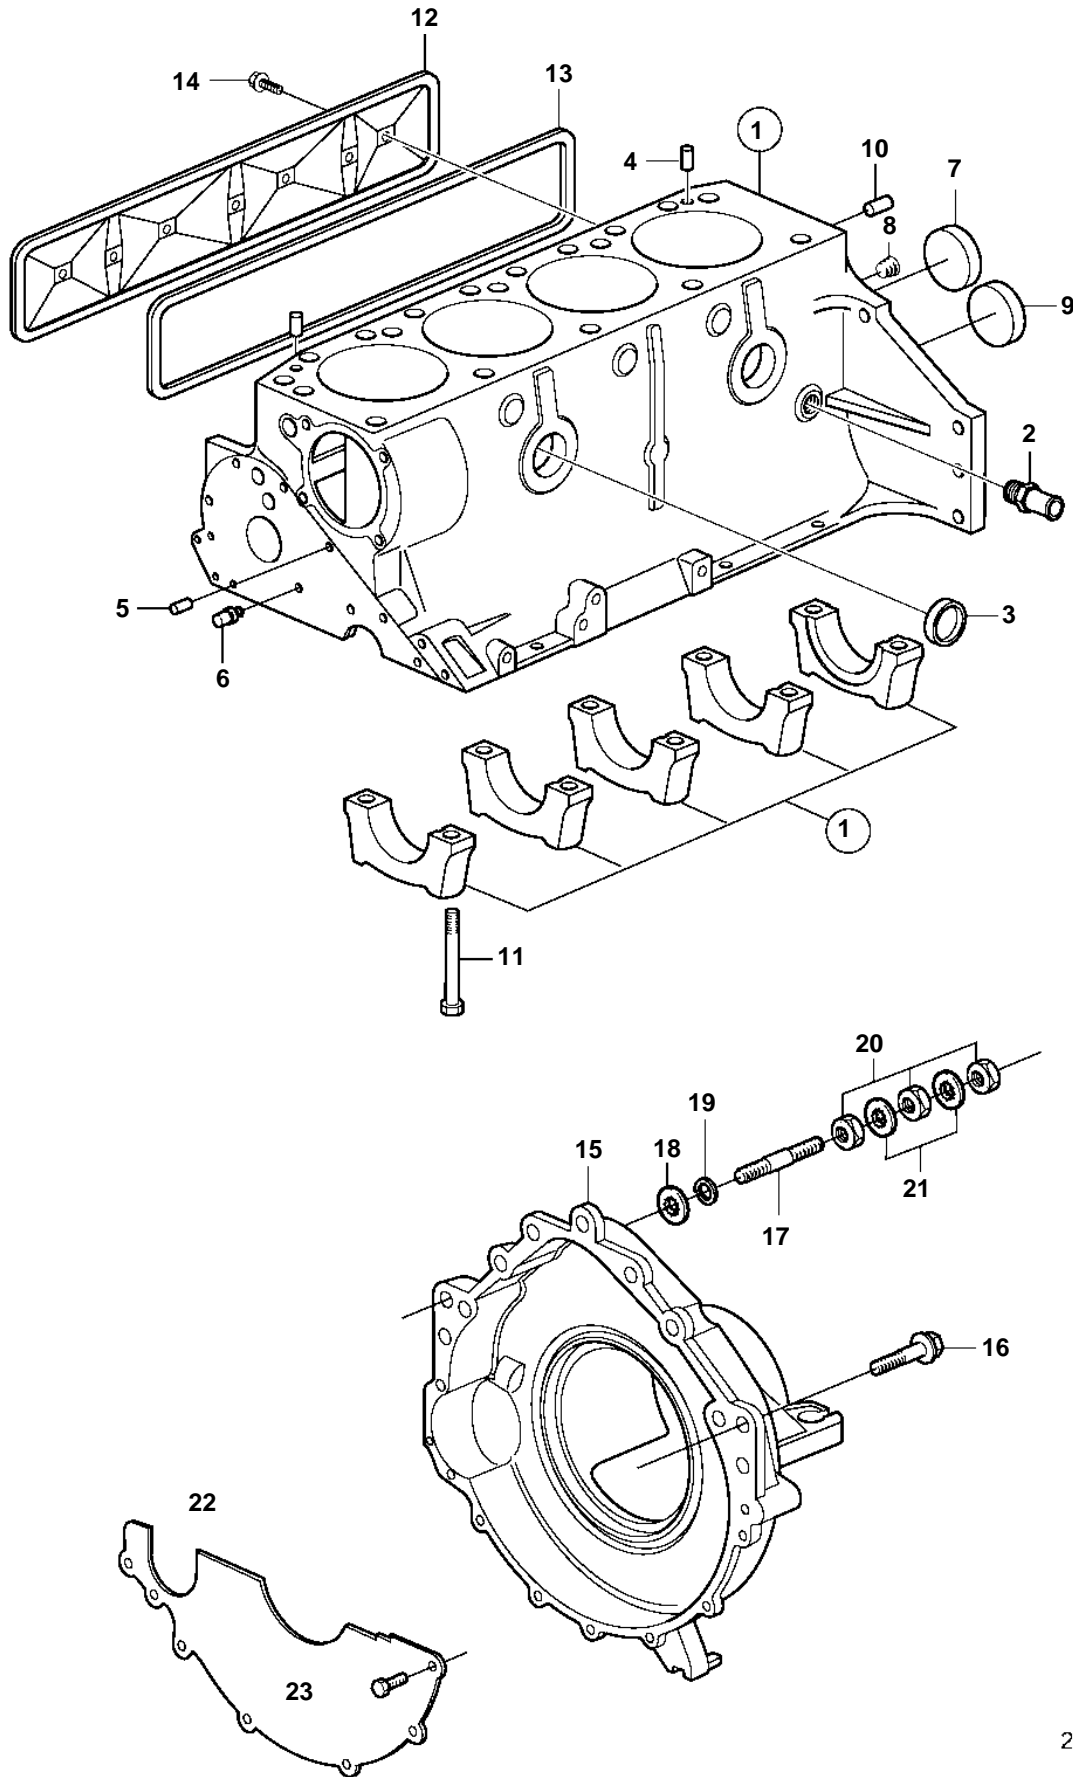

3.0GSP-B, 3.0GSP-C, 3.0GSM-B, 3.0GSM-C

22815

3.0GSP-B, 3.0GSP-C, 3.0GSM-B, 3.0GSM-C

REF	PART NO.	QTY	DESCRIPTION	NOTES
1		1	Cylinder block	NOT SERVICED
2	3858501	1	Hose nipple	
3	3852100	2	Core plug	
4	3853114	4	Locating pin	
5	3852743	1	Plug	
6	3853067	1	Nozzle	
7	3852101	1	Core plug	
8	856547	1	Plug	
9	3853209	1	Core plug	
10	3856001	2	Pin	
11	3852933	10	Screw	
12	3853138	1	Cover	
13		X	Sealant, RTV	
14	3853955	4	Screw	
15	3857846	1	Flywheel housing	
16	3853326	5	Screw	
17	3850571	1	Stud	
18	3852058	1	Washer	
19	3852002	1	Lock washer	
20	3852065	2	Nut	
21	3852070	1	Washer	
22	3854604	1	Cover	
23	3852421	4	Screw	