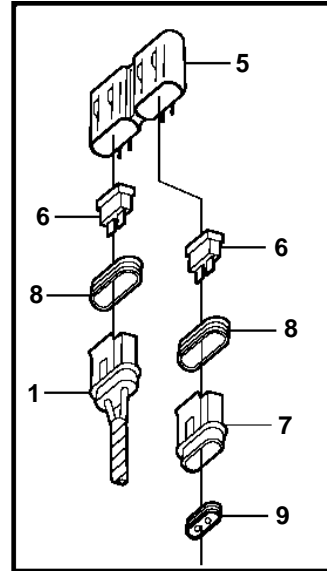

3.0GSP-B, 3.0GSP-C, 3.0GSM-B, 3.0GSM-C

22818

**3.0GSP-B, 3.0GSP-C, 3.0GSM-B, 3.0GSM-C**

| REF | PART NO. | QTY | DESCRIPTION                 | NOTES          |
|-----|----------|-----|-----------------------------|----------------|
| 1   | 3860028  | 1   | Cable harness               |                |
| 2   | 3854164  | 1   | · Breaker                   |                |
| 3   | 3852001  | 2   | · Lock washer               |                |
| 4   | 3852064  | 2   | · Nut                       |                |
| 5   | 3860455  | 1   | · Fuse holder               |                |
| 6   | 979686   | 2   | Fuse                        | 40A            |
| 7   | 8166029  | 2   | · Connector                 |                |
| 8   |          | 2   | · · Seal                    |                |
| 9   |          | 2   | · · Seal                    |                |
| 10  | 3862219  | 1   | Cable harness               | EXHAUST SENSOR |
| 11  | 3852237  | 1   | Retainer                    |                |
| 12  | 3855178  | 1   | Connector                   |                |
| 13  | 3854031  | 1   | Cable harness, trim         |                |
| 14  | 3857532  | 1   | Sender, oil pressure        |                |
|     | 872064   | X   | Sender, oil pressure        | DUAL STATION   |
| 15  | 3852215  | 1   | Sender, oil pressure        |                |
| 16  | 3853400  | 1   | Nipple                      |                |
| 17  | 3852610  | 1   | T-nipple                    |                |
| 18  | 3852029  | 1   | Sender, coolant water temp. |                |
|     | 872068   | X   | Sender, coolant water temp. | DUAL STATION   |
| 19  | 872066   | 1   | Switch, coolant water temp. |                |
| 20  | 3862500  | 1   | Temperature sensor          | Exhaust        |