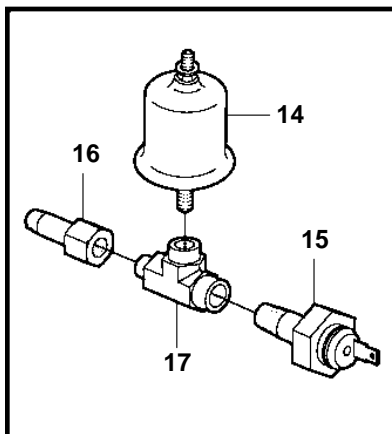

3.0GSP-B, 3.0GSP-C, 3.0GSM-B, 3.0GSM-C

22818

**3.0GSP-B, 3.0GSP-C, 3.0GSM-B, 3.0GSM-C**

| REF | PART NO. | QTY | DESCRIPTION                 | NOTES          |
|-----|----------|-----|-----------------------------|----------------|
| 1   | 3860028  | 1   | Cable harness               |                |
| 2   | 3854164  | 1   | · Breaker                   |                |
| 3   | 3852001  | 2   | · Lock washer               |                |
| 4   | 3852064  | 2   | · Nut                       |                |
| 5   | 3860455  | 1   | · Fuse holder               |                |
| 6   | 979686   | 2   | Fuse                        | 40A            |
| 7   | 8166029  | 2   | · Connector                 |                |
| 8   |          | 2   | · · Seal                    |                |
| 9   |          | 2   | · · Seal                    |                |
| 10  | 3862219  | 1   | Cable harness               | EXHAUST SENSOR |
| 11  | 3852237  | 1   | Retainer                    |                |
| 12  | 3855178  | 1   | Connector                   |                |
| 13  | 3854031  | 1   | Cable harness, trim         |                |
| 14  | 3857532  | 1   | Sender, oil pressure        |                |
|     | 872064   | X   | Sender, oil pressure        | DUAL STATION   |
| 15  | 3852215  | 1   | Sender, oil pressure        |                |
| 16  | 3853400  | 1   | Nipple                      |                |
| 17  | 3852610  | 1   | T-nipple                    |                |
| 18  | 3852029  | 1   | Sender, coolant water temp. |                |
|     | 872068   | X   | Sender, coolant water temp. | DUAL STATION   |
| 19  | 872066   | 1   | Switch, coolant water temp. |                |
| 20  | 3862500  | 1   | Temperature sensor          | Exhaust        |