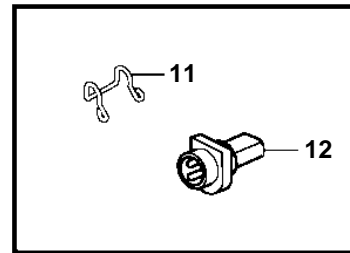

3.0GSP-B, 3.0GSP-C, 3.0GSM-B, 3.0GSM-C

22818

**3.0GSP-B, 3.0GSP-C, 3.0GSM-B, 3.0GSM-C**

| REF | PART NO. | QTY | DESCRIPTION                 | NOTES          |
|-----|----------|-----|-----------------------------|----------------|
| 1   | 3860028  | 1   | Cable harness               |                |
| 2   | 3854164  | 1   | · Breaker                   |                |
| 3   | 3852001  | 2   | · Lock washer               |                |
| 4   | 3852064  | 2   | · Nut                       |                |
| 5   | 3860455  | 1   | · Fuse holder               |                |
| 6   | 979686   | 2   | Fuse                        | 40A            |
| 7   | 8166029  | 2   | · Connector                 |                |
| 8   |          | 2   | · · Seal                    |                |
| 9   |          | 2   | · · Seal                    |                |
| 10  | 3862219  | 1   | Cable harness               | EXHAUST SENSOR |
| 11  | 3852237  | 1   | Retainer                    |                |
| 12  | 3855178  | 1   | Connector                   |                |
| 13  | 3854031  | 1   | Cable harness, trim         |                |
| 14  | 3857532  | 1   | Sender, oil pressure        |                |
|     | 872064   | X   | Sender, oil pressure        | DUAL STATION   |
| 15  | 3852215  | 1   | Sender, oil pressure        |                |
| 16  | 3853400  | 1   | Nipple                      |                |
| 17  | 3852610  | 1   | T-nipple                    |                |
| 18  | 3852029  | 1   | Sender, coolant water temp. |                |
|     | 872068   | X   | Sender, coolant water temp. | DUAL STATION   |
| 19  | 872066   | 1   | Switch, coolant water temp. |                |
| 20  | 3862500  | 1   | Temperature sensor          | Exhaust        |