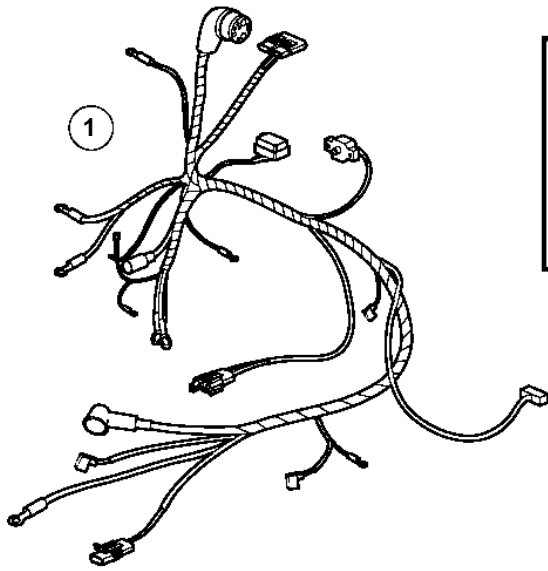

3.0GSP-B, 3.0GSP-C, 3.0GSM-B, 3.0GSM-C

22818

**3.0GSP-B, 3.0GSP-C, 3.0GSM-B, 3.0GSM-C**

| REF | PART NO. | QTY | DESCRIPTION                 | NOTES          |
|-----|----------|-----|-----------------------------|----------------|
| 1   | 3860028  | 1   | Cable harness               |                |
| 2   | 3854164  | 1   | · Breaker                   |                |
| 3   | 3852001  | 2   | · Lock washer               |                |
| 4   | 3852064  | 2   | · Nut                       |                |
| 5   | 3860455  | 1   | · Fuse holder               |                |
| 6   | 979686   | 2   | Fuse                        | 40A            |
| 7   | 8166029  | 2   | · Connector                 |                |
| 8   |          | 2   | · · Seal                    |                |
| 9   |          | 2   | · · Seal                    |                |
| 10  | 3862219  | 1   | Cable harness               | EXHAUST SENSOR |
| 11  | 3852237  | 1   | Retainer                    |                |
| 12  | 3855178  | 1   | Connector                   |                |
| 13  | 3854031  | 1   | Cable harness, trim         |                |
| 14  | 3857532  | 1   | Sender, oil pressure        |                |
|     | 872064   | X   | Sender, oil pressure        | DUAL STATION   |
| 15  | 3852215  | 1   | Sender, oil pressure        |                |
| 16  | 3853400  | 1   | Nipple                      |                |
| 17  | 3852610  | 1   | T-nipple                    |                |
| 18  | 3852029  | 1   | Sender, coolant water temp. |                |
|     | 872068   | X   | Sender, coolant water temp. | DUAL STATION   |
| 19  | 872066   | 1   | Switch, coolant water temp. |                |
| 20  | 3862500  | 1   | Temperature sensor          | Exhaust        |