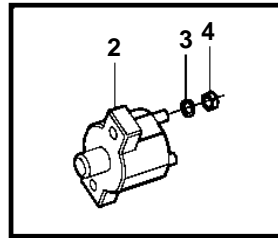

3.0GSP-B, 3.0GSP-C, 3.0GSM-B, 3.0GSM-C

22818

**3.0GSP-B, 3.0GSP-C, 3.0GSM-B, 3.0GSM-C**

| REF | PART NO. | QTY | DESCRIPTION                 | NOTES          |
|-----|----------|-----|-----------------------------|----------------|
| 1   | 3860028  | 1   | Cable harness               |                |
| 2   | 3854164  | 1   | · Breaker                   |                |
| 3   | 3852001  | 2   | · Lock washer               |                |
| 4   | 3852064  | 2   | · Nut                       |                |
| 5   | 3860455  | 1   | · Fuse holder               |                |
| 6   | 979686   | 2   | Fuse                        | 40A            |
| 7   | 8166029  | 2   | · Connector                 |                |
| 8   |          | 2   | · · Seal                    |                |
| 9   |          | 2   | · · Seal                    |                |
| 10  | 3862219  | 1   | Cable harness               | EXHAUST SENSOR |
| 11  | 3852237  | 1   | Retainer                    |                |
| 12  | 3855178  | 1   | Connector                   |                |
| 13  | 3854031  | 1   | Cable harness, trim         |                |
| 14  | 3857532  | 1   | Sender, oil pressure        |                |
|     | 872064   | X   | Sender, oil pressure        | DUAL STATION   |
| 15  | 3852215  | 1   | Sender, oil pressure        |                |
| 16  | 3853400  | 1   | Nipple                      |                |
| 17  | 3852610  | 1   | T-nipple                    |                |
| 18  | 3852029  | 1   | Sender, coolant water temp. |                |
|     | 872068   | X   | Sender, coolant water temp. | DUAL STATION   |
| 19  | 872066   | 1   | Switch, coolant water temp. |                |
| 20  | 3862500  | 1   | Temperature sensor          | Exhaust        |