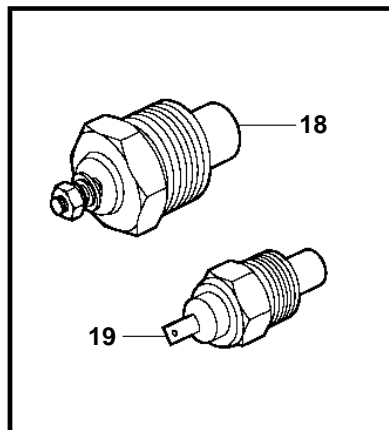

3.0GSP-B, 3.0GSP-C, 3.0GSM-B, 3.0GSM-C

22818

**3.0GSP-B, 3.0GSP-C, 3.0GSM-B, 3.0GSM-C**

| REF | PART NO. | QTY | DESCRIPTION                 | NOTES          |
|-----|----------|-----|-----------------------------|----------------|
| 1   | 3860028  | 1   | Cable harness               |                |
| 2   | 3854164  | 1   | · Breaker                   |                |
| 3   | 3852001  | 2   | · Lock washer               |                |
| 4   | 3852064  | 2   | · Nut                       |                |
| 5   | 3860455  | 1   | · Fuse holder               |                |
| 6   | 979686   | 2   | Fuse                        | 40A            |
| 7   | 8166029  | 2   | · Connector                 |                |
| 8   |          | 2   | · · Seal                    |                |
| 9   |          | 2   | · · Seal                    |                |
| 10  | 3862219  | 1   | Cable harness               | EXHAUST SENSOR |
| 11  | 3852237  | 1   | Retainer                    |                |
| 12  | 3855178  | 1   | Connector                   |                |
| 13  | 3854031  | 1   | Cable harness, trim         |                |
| 14  | 3857532  | 1   | Sender, oil pressure        |                |
|     | 872064   | X   | Sender, oil pressure        | DUAL STATION   |
| 15  | 3852215  | 1   | Sender, oil pressure        |                |
| 16  | 3853400  | 1   | Nipple                      |                |
| 17  | 3852610  | 1   | T-nipple                    |                |
| 18  | 3852029  | 1   | Sender, coolant water temp. |                |
|     | 872068   | X   | Sender, coolant water temp. | DUAL STATION   |
| 19  | 872066   | 1   | Switch, coolant water temp. |                |
| 20  | 3862500  | 1   | Temperature sensor          | Exhaust        |