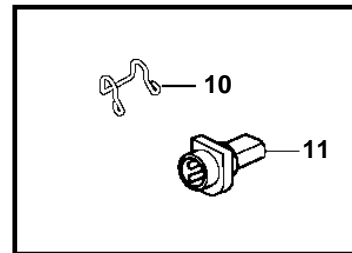

3.0GSP-A, 3.0GSM-A

3.0GSP-A, 3.0GSM-A

REF	PART NO.	QTY	DESCRIPTION	NOTES
1	3860028	1	Cable harness	
	3862616		Cable harness	
2	3854164	1	· Breaker	
3	3852001	2	· Lock washer	
4	3852064	2	· Nut	
5	3860455	1	· Fuse holder	
6	979686	2	Fuse	40A
7	8166029	2	· Connector	
8		2	· · Seal	
9		2	· · Seal	
10	3852237	1	Retainer	
11	3855178	1	Connector	
12	3854031	1	Cable harness, trim	
13	3857532	1	Sender, oil pressure	
	872064	X	Sender, oil pressure	DUAL STATION
14	3852215	1	Sender, oil pressure	
15	3853400	1	Nipple	
16	3852610	1	T-nipple	
17	3852029	1	Sender, coolant water temp.	
	872068	X	Sender, coolant water temp.	DUAL STATION
18	872066	1	Switch, coolant water temp.	