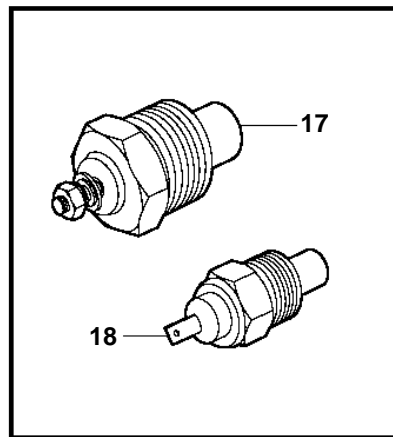

3.0GSP-A, 3.0GSM-A

3.0GSP-A, 3.0GSM-A

REF	PART NO.	QTY	DESCRIPTION	NOTES
1	3860028	1	Cable harness	
	3862616		Cable harness	
2	3854164	1	· Breaker	
3	3852001	2	· Lock washer	
4	3852064	2	· Nut	
5	3860455	1	· Fuse holder	
6	979686	2	Fuse	40A
7	8166029	2	· Connector	
8		2	· · Seal	
9		2	· · Seal	
10	3852237	1	Retainer	
11	3855178	1	Connector	
12	3854031	1	Cable harness, trim	
13	3857532	1	Sender, oil pressure	
	872064	X	Sender, oil pressure	DUAL STATION
14	3852215	1	Sender, oil pressure	
15	3853400	1	Nipple	
16	3852610	1	T-nipple	
17	3852029	1	Sender, coolant water temp.	
	872068	X	Sender, coolant water temp.	DUAL STATION
18	872066	1	Switch, coolant water temp.	