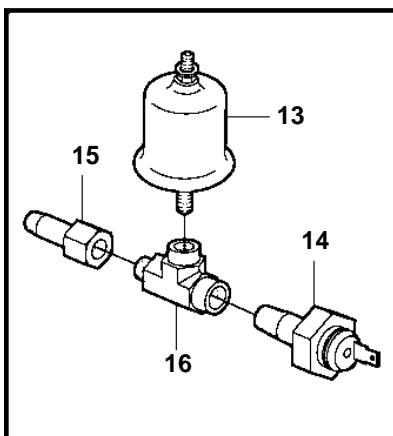

3.0GSP-A, 3.0GSM-A

3.0GSP-A, 3.0GSM-A

REF	PART NO.	QTY	DESCRIPTION	NOTES
1	3860028	1	Cable harness	
	3862616		Cable harness	
2	3854164	1	· Breaker	
3	3852001	2	· Lock washer	
4	3852064	2	· Nut	
5	3860455	1	· Fuse holder	
6	979686	2	Fuse	40A
7	8166029	2	· Connector	
8		2	· · Seal	
9		2	· · Seal	
10	3852237	1	Retainer	
11	3855178	1	Connector	
12	3854031	1	Cable harness, trim	
13	3857532	1	Sender, oil pressure	
	872064	X	Sender, oil pressure	DUAL STATION
14	3852215	1	Sender, oil pressure	
15	3853400	1	Nipple	
16	3852610	1	T-nipple	
17	3852029	1	Sender, coolant water temp.	
	872068	X	Sender, coolant water temp.	DUAL STATION
18	872066	1	Switch, coolant water temp.	