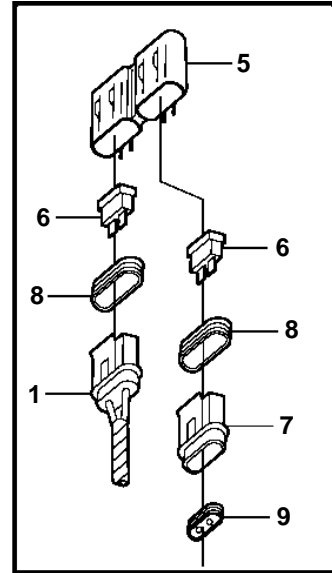

3.0GSP-A, 3.0GSM-A

3.0GSP-A, 3.0GSM-A

REF	PART NO.	QTY	DESCRIPTION	NOTES
1	3860028	1	Cable harness	
	3862616		Cable harness	
2	3854164	1	· Breaker	
3	3852001	2	· Lock washer	
4	3852064	2	· Nut	
5	3860455	1	· Fuse holder	
6	979686	2	Fuse	40A
7	8166029	2	· Connector	
8		2	· · Seal	
9		2	· · Seal	
10	3852237	1	Retainer	
11	3855178	1	Connector	
12	3854031	1	Cable harness, trim	
13	3857532	1	Sender, oil pressure	
	872064	X	Sender, oil pressure	DUAL STATION
14	3852215	1	Sender, oil pressure	
15	3853400	1	Nipple	
16	3852610	1	T-nipple	
17	3852029	1	Sender, coolant water temp.	
	872068	X	Sender, coolant water temp.	DUAL STATION
18	872066	1	Switch, coolant water temp.	