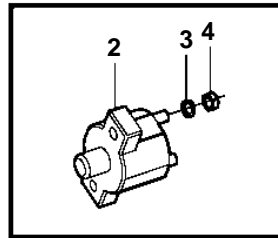

3.0GSP-A, 3.0GSM-A

3.0GSP-A, 3.0GSM-A

REF	PART NO.	QTY	DESCRIPTION	NOTES
1	3860028	1	Cable harness	
	3862616		Cable harness	
2	3854164	1	· Breaker	
3	3852001	2	· Lock washer	
4	3852064	2	· Nut	
5	3860455	1	· Fuse holder	
6	979686	2	Fuse	40A
7	8166029	2	· Connector	
8		2	· · Seal	
9		2	· · Seal	
10	3852237	1	Retainer	
11	3855178	1	Connector	
12	3854031	1	Cable harness, trim	
13	3857532	1	Sender, oil pressure	
	872064	X	Sender, oil pressure	DUAL STATION
14	3852215	1	Sender, oil pressure	
15	3853400	1	Nipple	
16	3852610	1	T-nipple	
17	3852029	1	Sender, coolant water temp.	
	872068	X	Sender, coolant water temp.	DUAL STATION
18	872066	1	Switch, coolant water temp.	