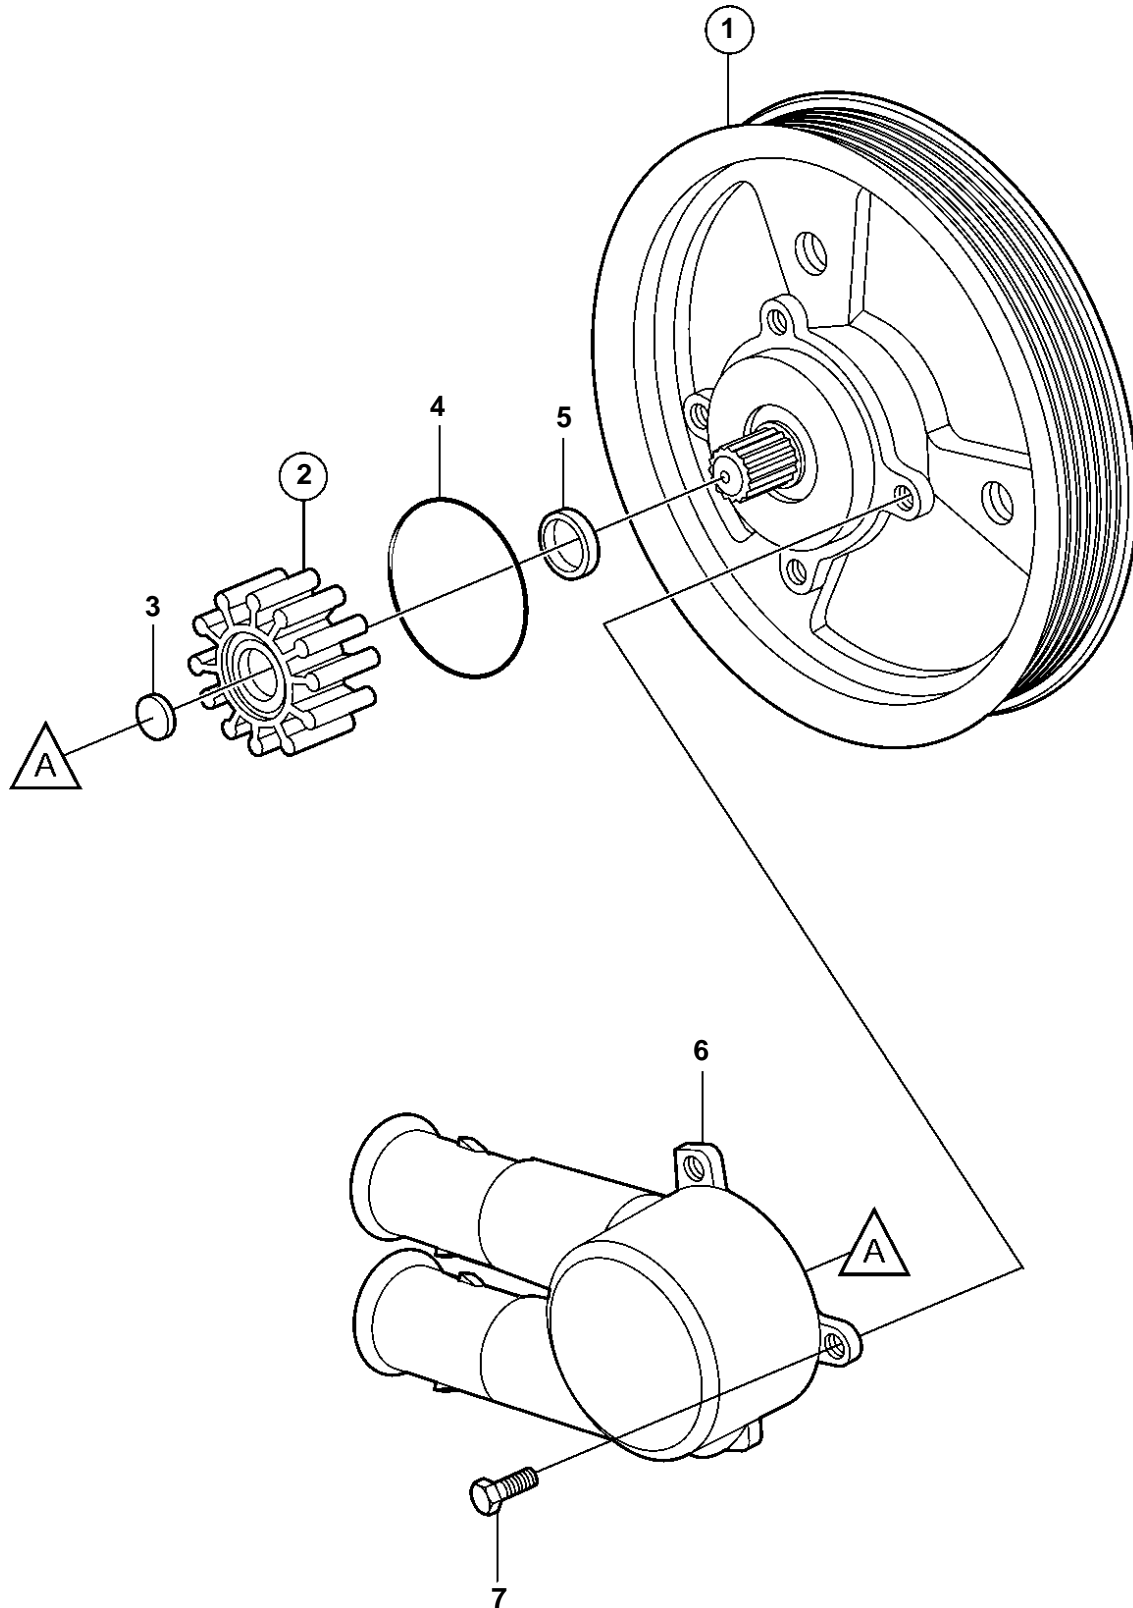

3.0GSP-A, 3.0GSP-B, 3.0GSM-A, 3.0GSM-B

3.0GSP-A, 3.0GSP-B, 3.0GSM-A, 3.0GSM-B

REF	PART NO.	QTY	DESCRIPTION	NOTES
1	3861417	1	Sea water pump	REPL BY 3862485
2	3862567	1	· Impeller kit	
3	827019	1	· · Sealing washer	
4	3858938	1	· · O-ring	
5	827247	1	· · Sealing ring	
6	3858115	1	· Housing	
7	841693	3	· Screw	