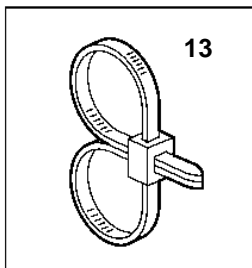

3.0GSP-A, 3.0GSP-B

Upd: 2008-10-23

19132

19132
7744380 - 26 - 5664

3.0GSP-A, 3.0GSP-B

REF	PART NO.	QTY	DESCRIPTION	NOTES
1	3861417	1	Sea water pump	
2	3860262	1	Washer	
3	3860432	3	Screw	
4	3860186	1	Bracket	
5	3853558	2	Flange screw	
6	3857954	1	Stop lug	
7	3860162	1	Hose	
8	3860161	1	Hose	
9	3861786	1	Oil cooler	
10	3860158	1	Hose	
11	3853786	4	Clamp	
12	3850422	1	Clamp	
13	3850115	1	Strip clamp	
14	3858532	X	Cover	W=0.465" (11.8mm)