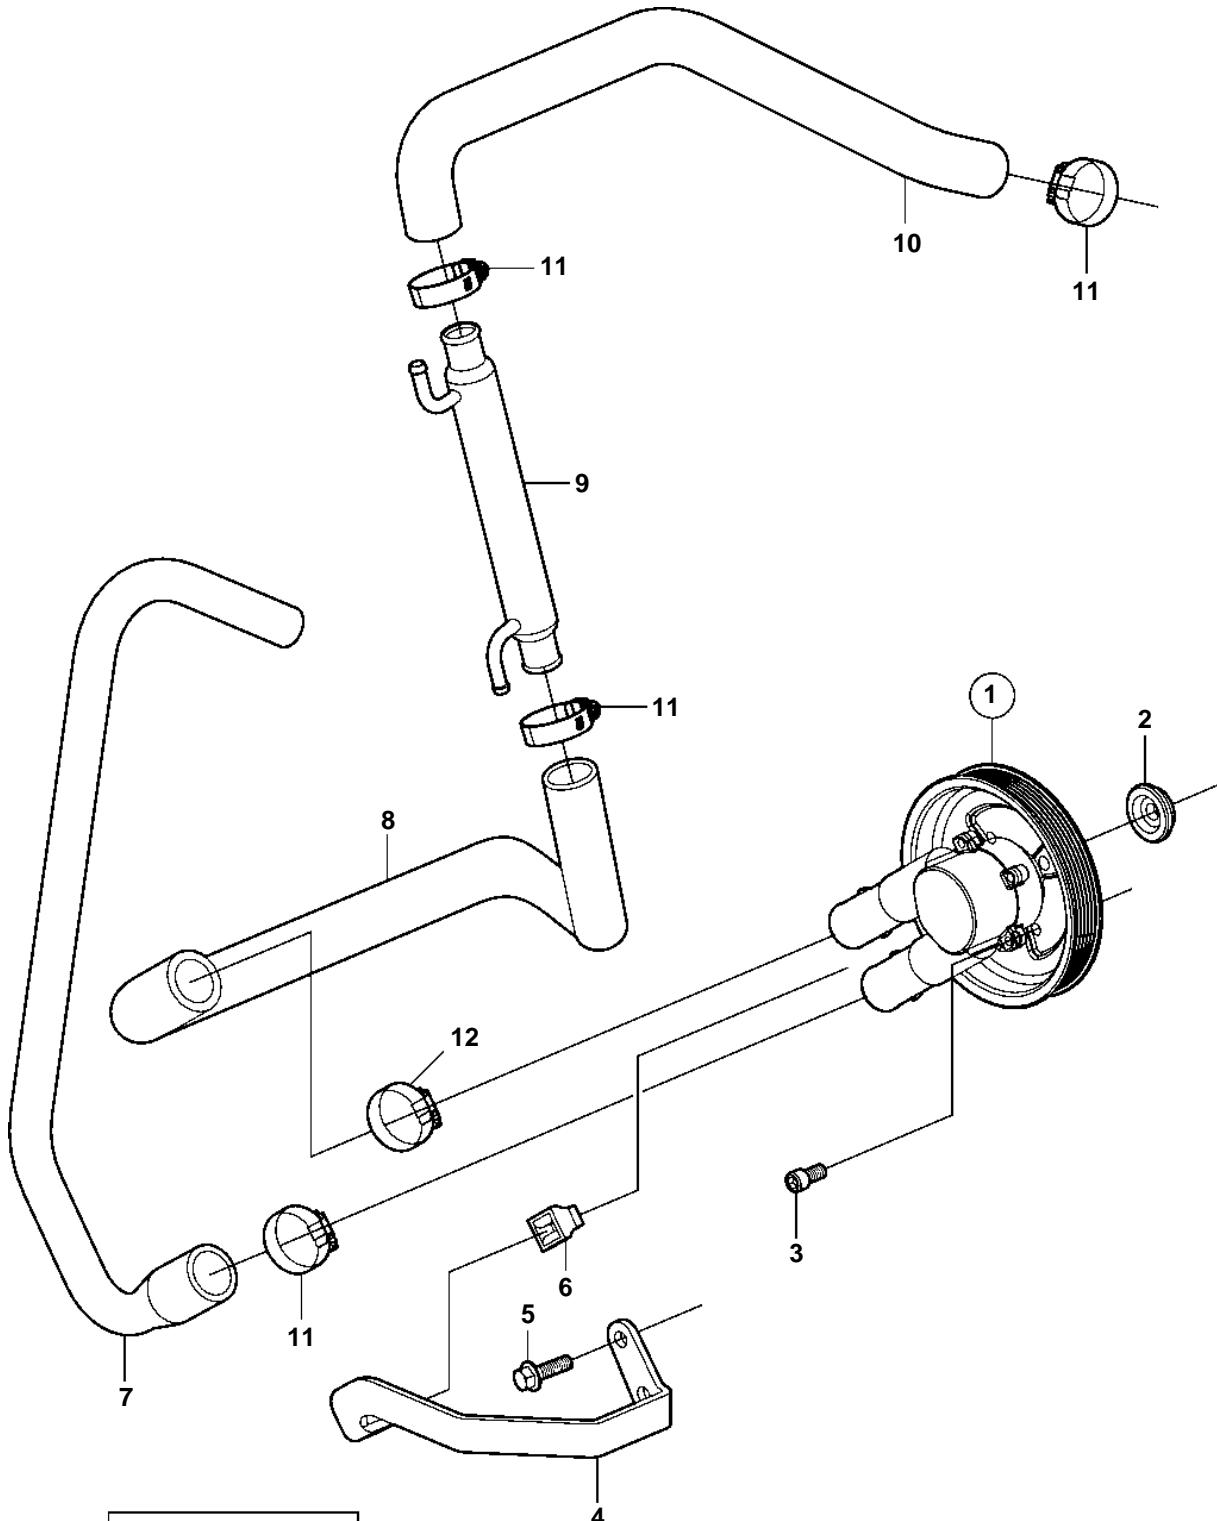

3.0GSP-A, 3.0GSP-B

Upd: 2008-10-23

19132

19132
7744380 - 26 - 5664

3.0GSP-A, 3.0GSP-B

REF	PART NO.	QTY	DESCRIPTION	NOTES
1	3861417	1	Sea water pump	
2	3860262	1	Washer	
3	3860432	3	Screw	
4	3860186	1	Bracket	
5	3853558	2	Flange screw	
6	3857954	1	Stop lug	
7	3860162	1	Hose	
8	3860161	1	Hose	
9	3861786	1	Oil cooler	
10	3860158	1	Hose	
11	3853786	4	Clamp	
12	3850422	1	Clamp	
13	3850115	1	Strip clamp	
14	3858532	X	Cover	W=0.465" (11.8mm)