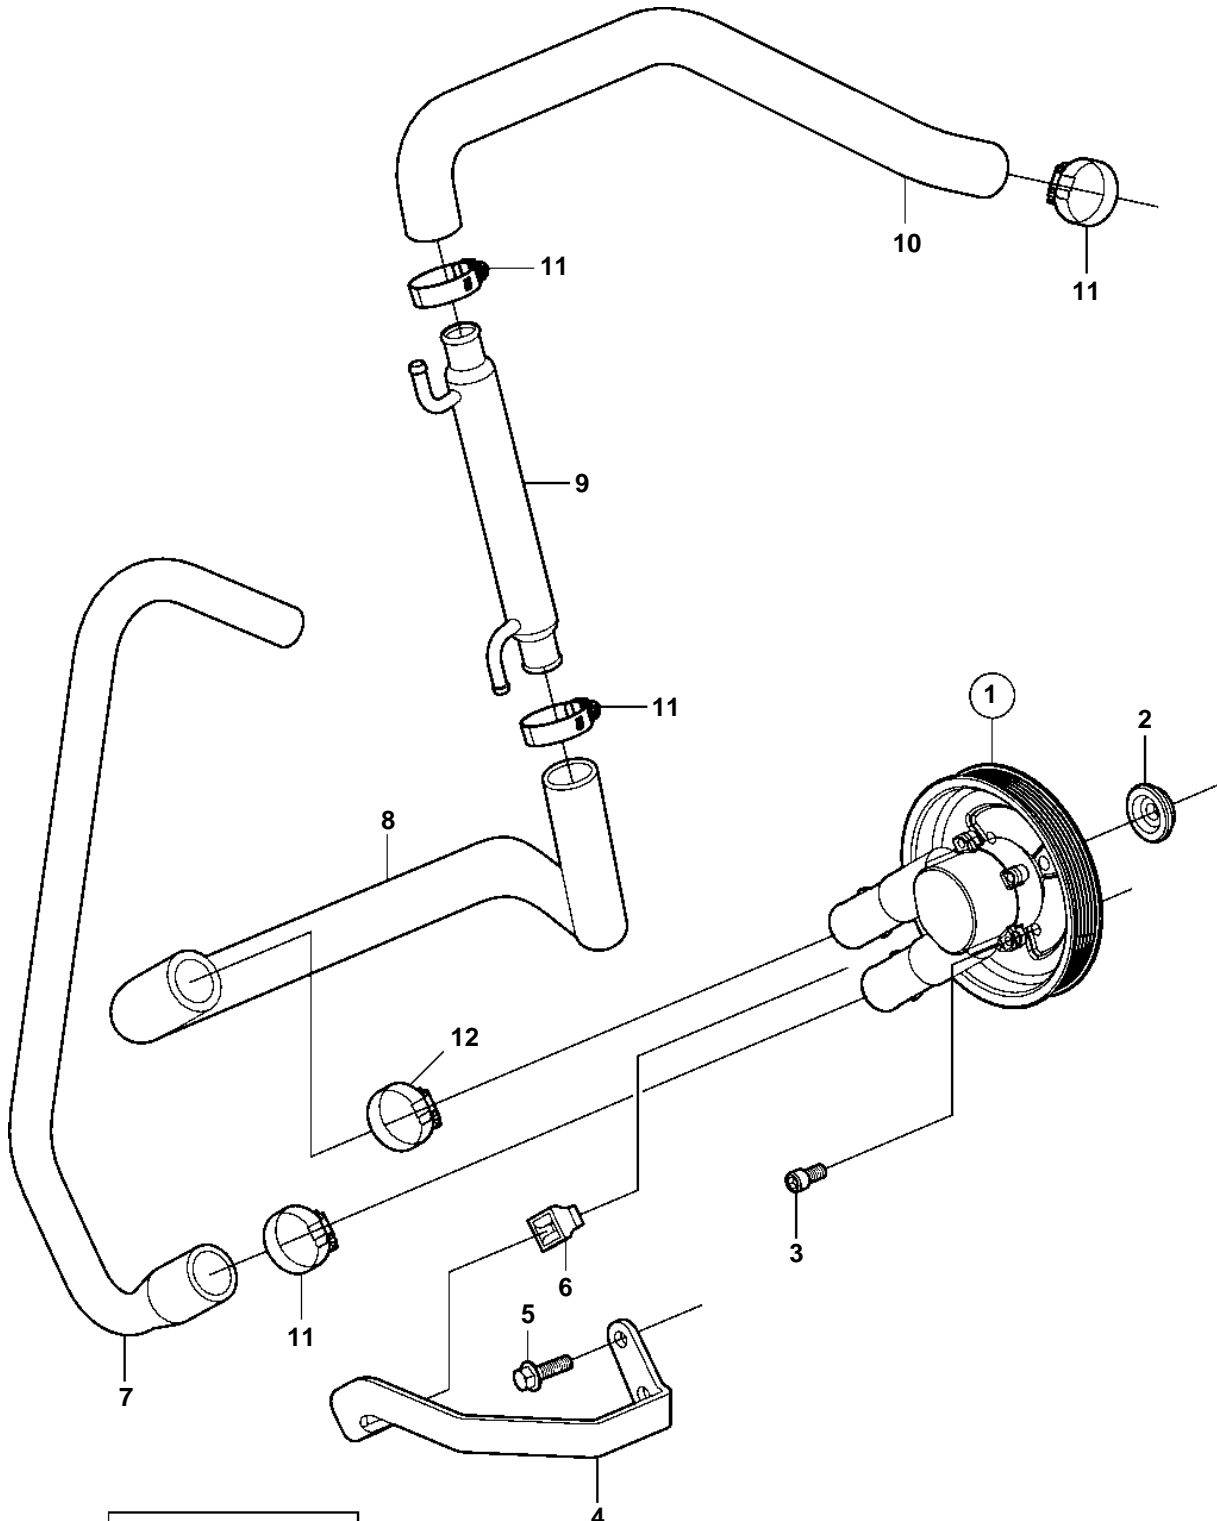

3.0GSP-C

Upd: 2008-10-23

19132

19132  
7744380 - 26 - 9460

**3.0GSP-C**

REF	PART NO.	QTY	DESCRIPTION	NOTES
1	3862485	1	Sea water pump	
2	3860262	1	Washer	
3	3860432	3	Screw	
4	3860186	1	Bracket	
5	3853558	2	Flange screw	
6	3857954	1	Stop lug	
7	3860162	1	Hose	
8	3860161	1	Hose	
9	3861786	1	Oil cooler	
10	3860158	1	Hose	
11	3853786	4	Clamp	
12	3850422	1	Clamp	
13	3850115	1	Strip clamp	
14	3858532	X	Cover	W=0.465" (11.8mm)