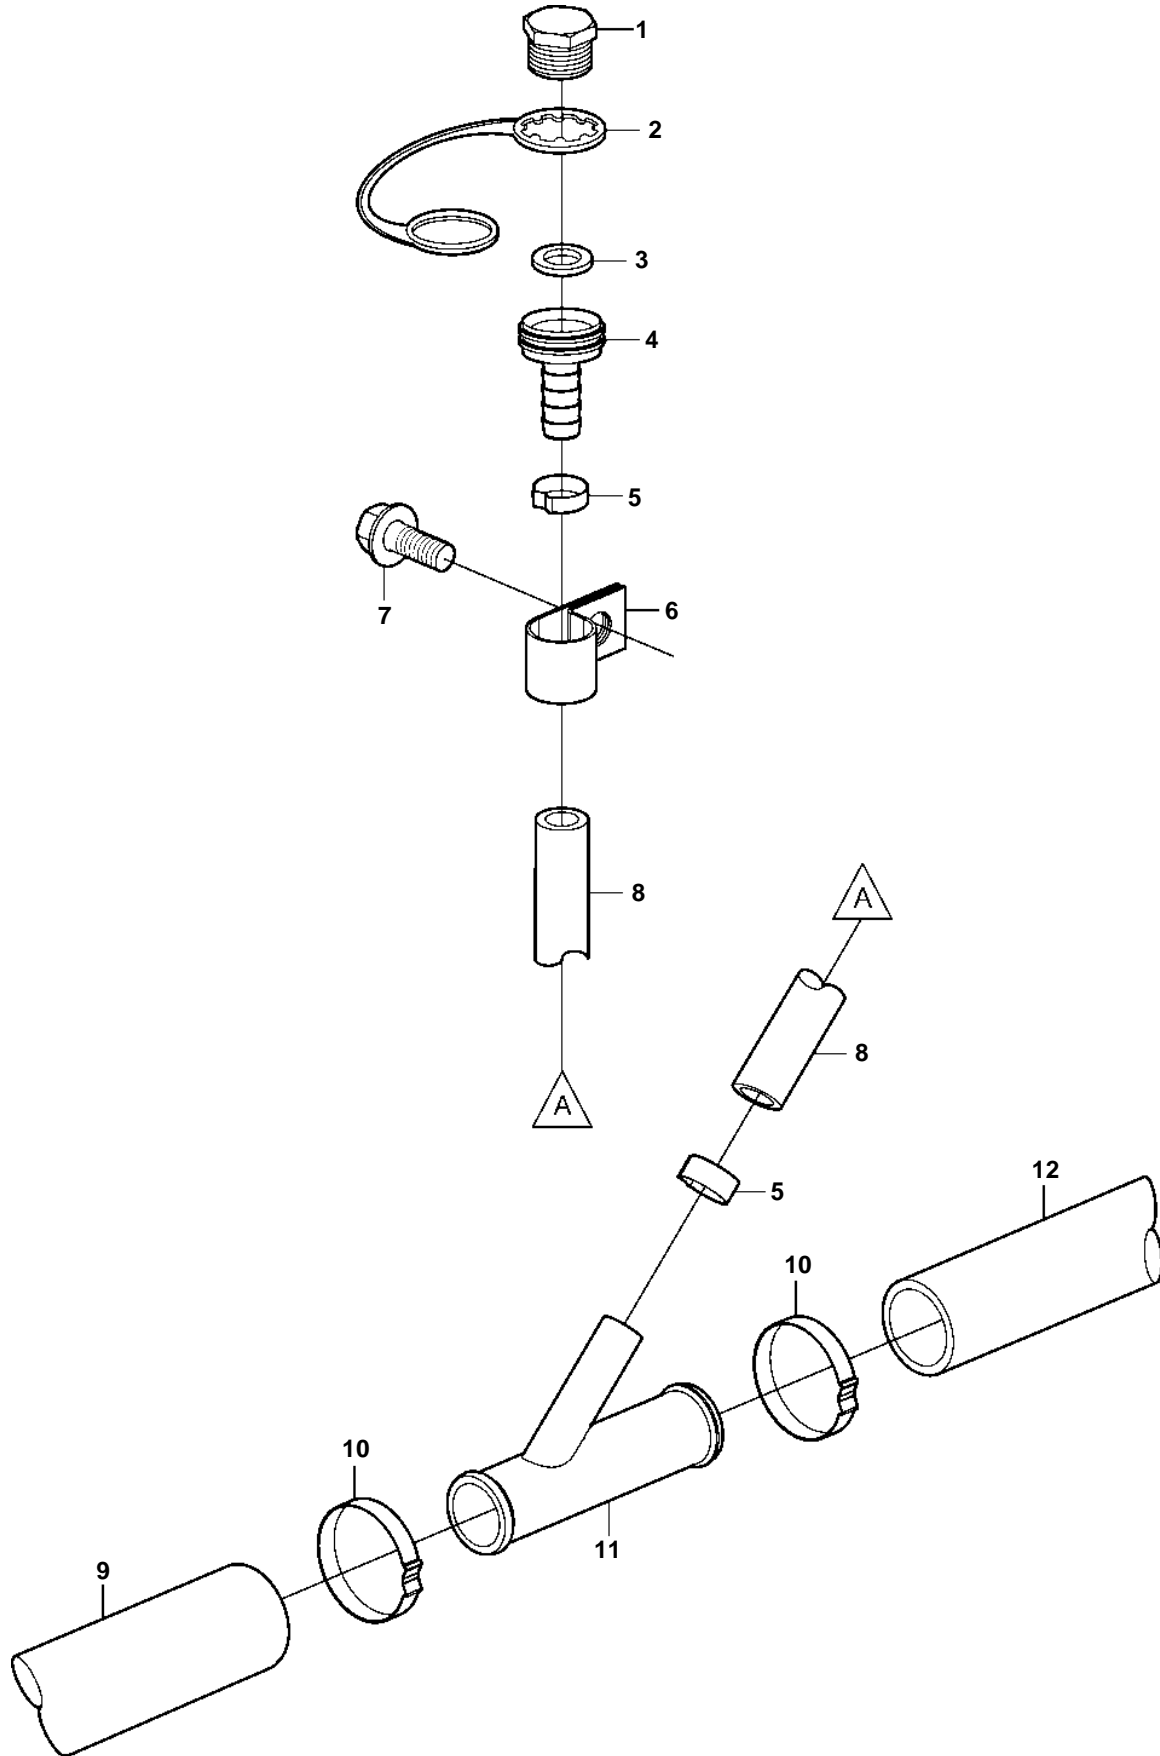

3.0GLP-A, 3.0GLP-B

3.0GLP-A, 3.0GLP-B

REF	PART NO.	QTY	DESCRIPTION
1	3862656	1	Cap
2	3862082	1	Retainer
3	3862079	1	Gasket
4	3862902	1	Flushing connection
5	983146	2	Clamp
6	3862891	1	Clamp
7	3853557	1	Screw
8	3857823	1	Hose
9	3862804	1	Hose
10	982645	2	Clamp
11	3862699	1	T-pipe
12	3862945	1	Hose