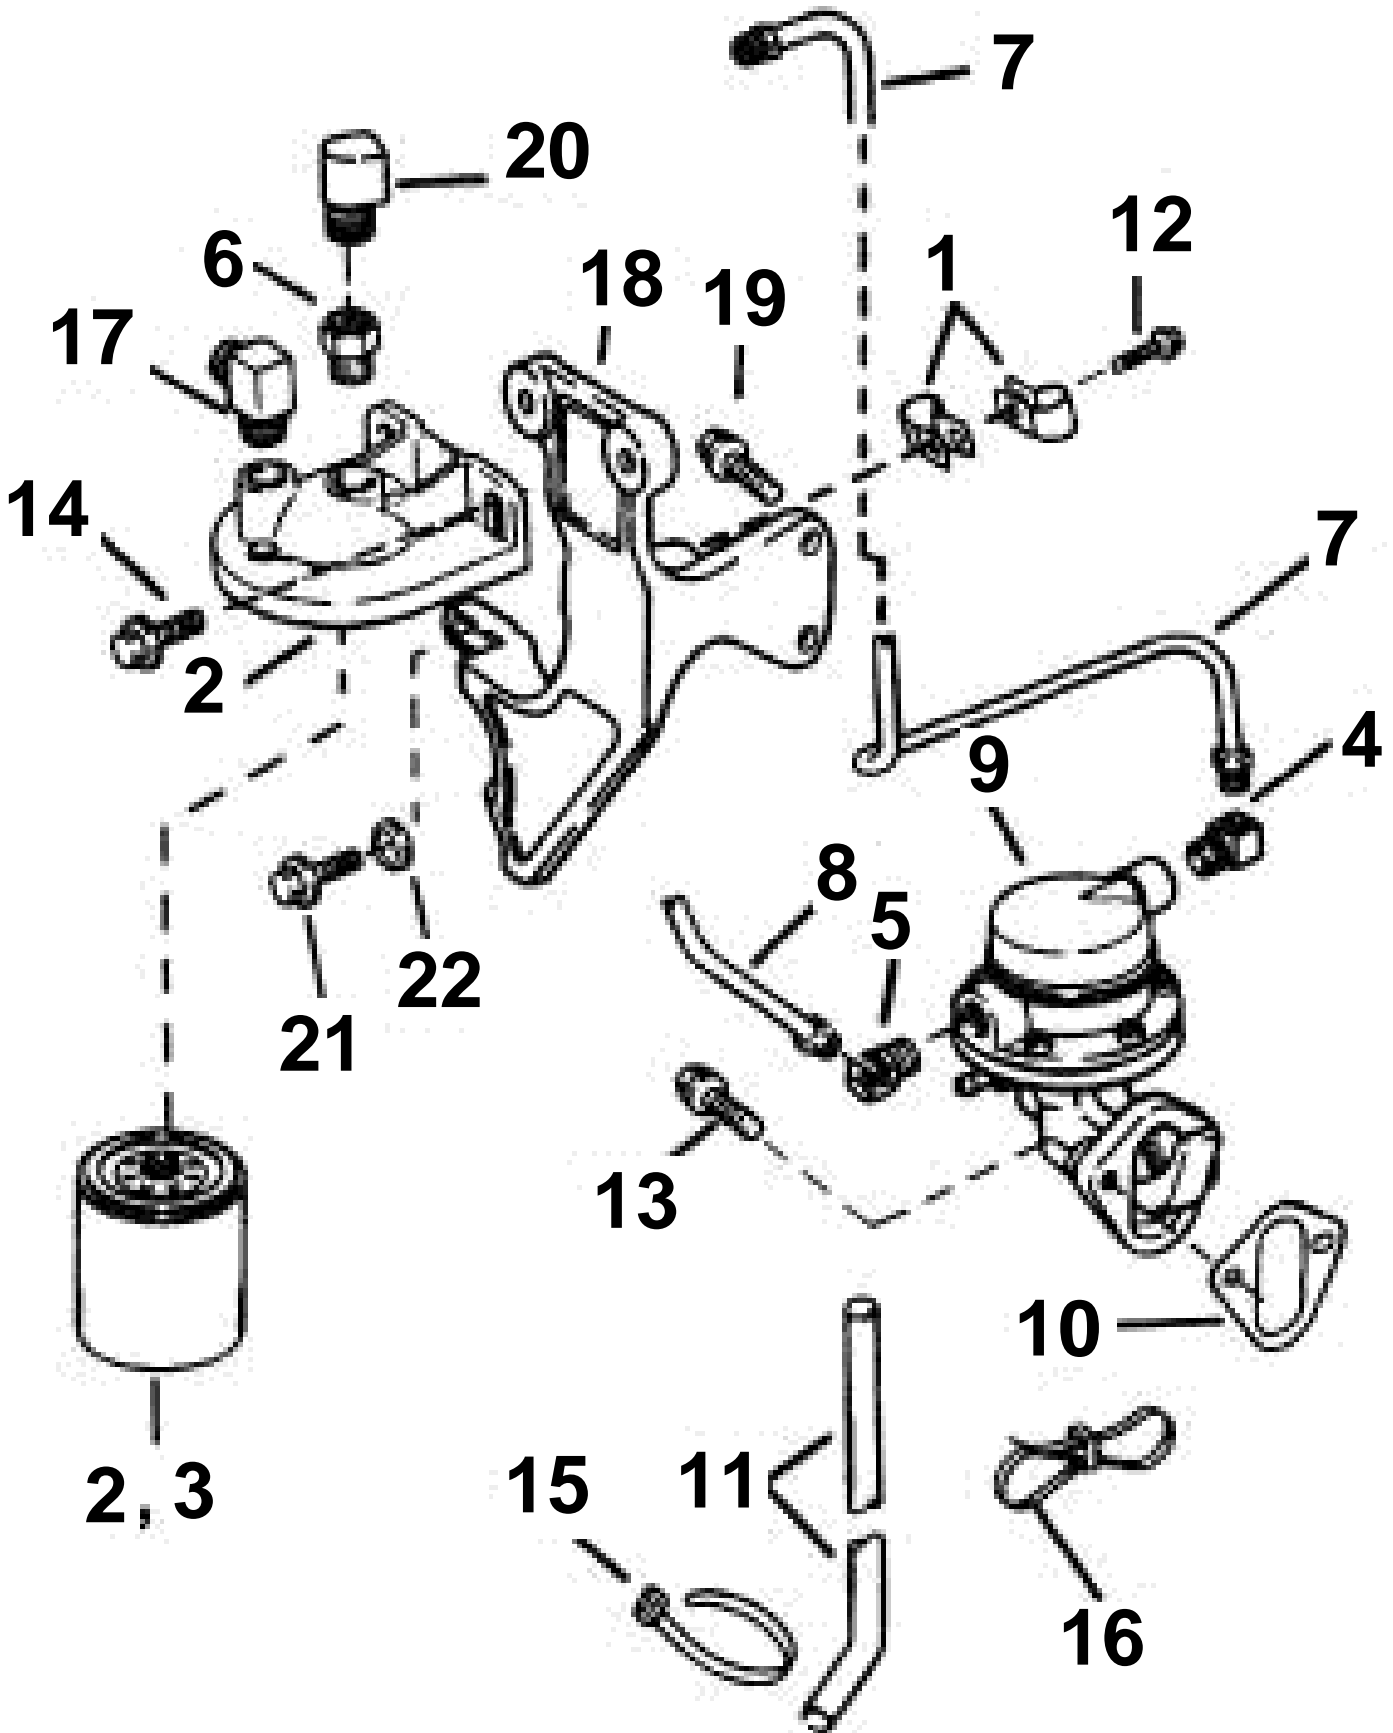

3.0GLMMDA, 3.0GSPMDA

3.0GLMMDA, 3.0GSPMDA

REF	PART NO.	QTY	DESCRIPTION
1	3852427	2	Clamp, Fuel line to bracket
2	3850861	1	Cover
3	3851218	1	• Fuel filter
4	3852453	1	Fitting, Fuel pump inlet
5	3852506	1	Fitting, Fuel pump outlet
6	3852453	1	Fitting, Fuel line to filter
7	3852400	1	Fuel pipe, Filter to pump
8	3854046	1	Fuel pipe, Pump to carburetor
9		1	Fuel pump
10	3852095	1	Gasket, Fuel pump to engine
11	3854242	1	Hose, Overflow, pump to carb
12	3852473	1	Screw, Clamp to bracket
13	3853397	2	Screw, Fuel pump to engine
14	3853266	2	Screw, Filter to bracket
15		2	Lock strap, Overflow hose
16	3852486	4	Lock strap, Overflow hose to fuel line
17	3852013	1	Elbow, Filter inlet
18	3855078	1	Bracket, Fuel filter & water pump
19	3853326	1	Screw, Lift & fuel filter bracket
20	3852453	1	Fitting, Fuel filter outlet
21	3853155	2	Screw, Water pump
22	3852162	2	Washer, Water pump