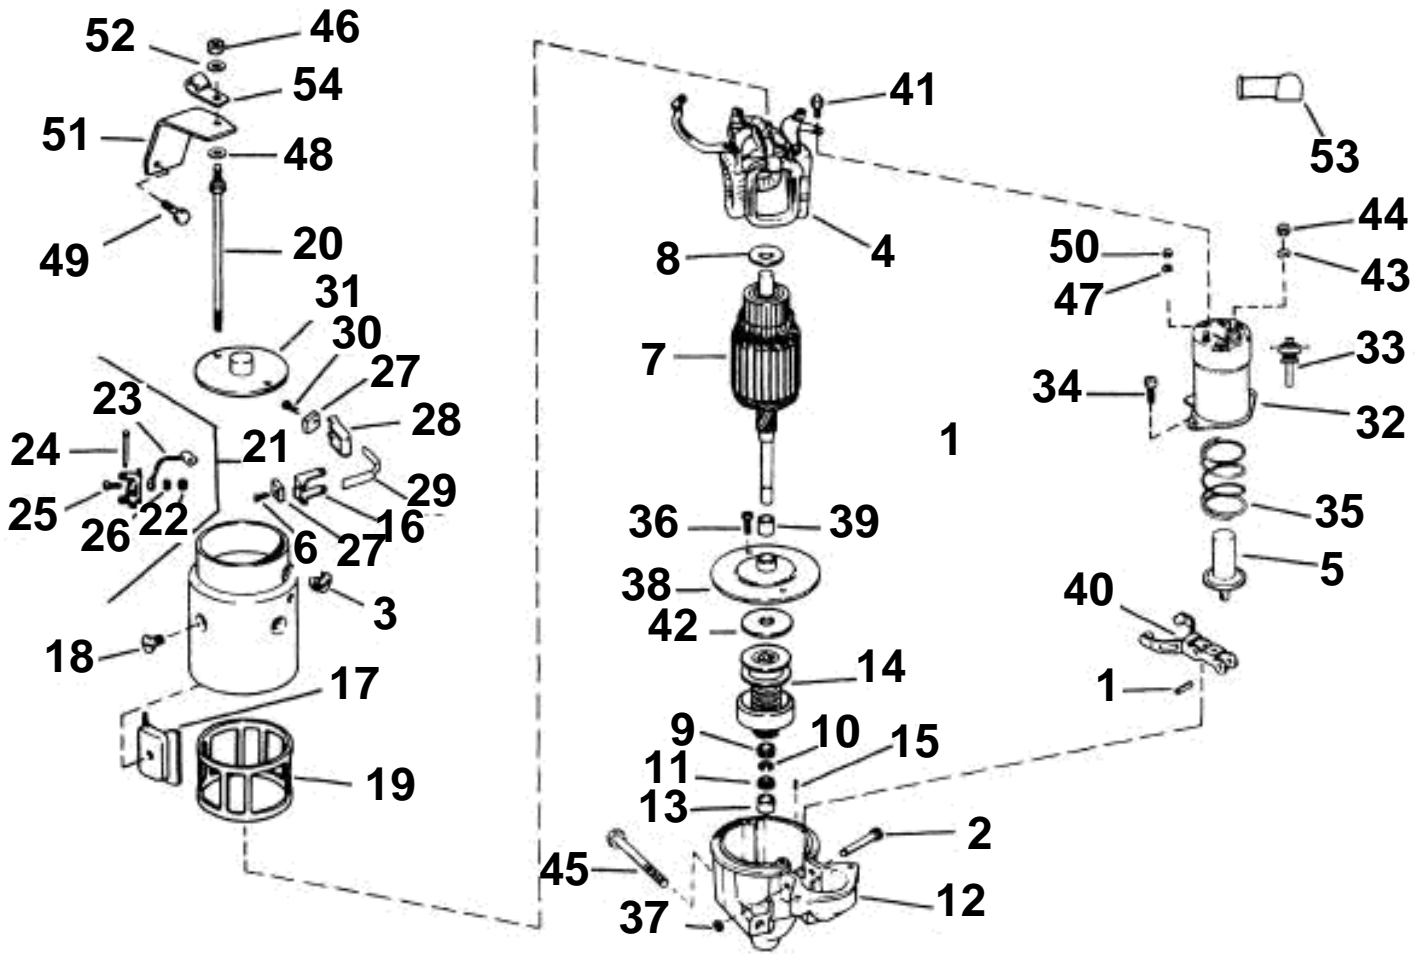

3.0GLMMDA, 3.0GSPMDA

3.0GLMMDA, 3.0GSPMDA

REF	PART NO.	QTY	DESCRIPTION
1	3850526	1	Starter motor
	3853185	1	· Pin, Plunger attaching
2		1	· Stud, Shift lever
3		1	· Grommet, Field frame
4	3853999	1	· Coil
5		1	· Piston
6		2	· Screw, Ground brush
7		1	· Rotor
8	3852727	1	· Washer, drive stop
9	3852725	1	· Sleeve, Pinion stop
10	3852726	1	· Lock ring, Pinion stop
11	3852724	1	· Sleeve, Thrust
12		1	· Housing
13	3852723	1	· Bushing, bearing, drive end
14	3853874	1	· Start gear
15	3853183	1	· Pin, bearing, drive end
16		2	· Carbon holder, Grounded
17	3853191	1	· Pole shoe
18	3853192	4	· Screw, Pole shoe
19	3853235	4	· Isolator, Field coil
20	3853872	1	· Stud
	3852772	1	· Bolt
21	3853871	2	· Carbon holder kit
22	3852185	2	· · Nut, Support
23		1	· · Cable, Brush ground
24		1	· · Pin, Support
25		2	· · Screw, Support
26	3852001	2	· · Lock washer, Support
27	3852721	4	· Carbon brush
28		2	· Carbon holder, Insulated
29	3852720	2	· Spring, Brush
30	3852087	2	· Screw, Insulating brush
31		1	· Cover
32	3853869	1	· Solenoid
33		1	· · Switch, Switch
34	3852459	2	· Screw, Switch
35	3852718	1	· Spring, Plunger return
36	3853959	2	· Screw
37	3853187	1	· Ring
38		1	· Plate
39		1	· · Bushing, Center
40		1	· Lever, Shift
41		1	· Screw, Field to switch
42	3852715	1	· Thrust washer
43	3852521	1	Washer, Metric
44		1	Nut, Starter solenoid, metric
45	3852138	1	Screw, Starter, long
	3852139	1	Screw, Starter, short
46	3852118	2	Nut, Starter motor bracket
47	3852520	1	Washer, Metric
48	3852059	1	Washer
49	3853398	1	Screw, Starter motor brace
50	3852518	1	Nut, Solenoid, metric
51	3852482	1	Bracket
52	3852059	1	Washer, Oil drain tube
53	3852487	1	Protective cap
54	3852199	1	Clamp, Oil drain tube