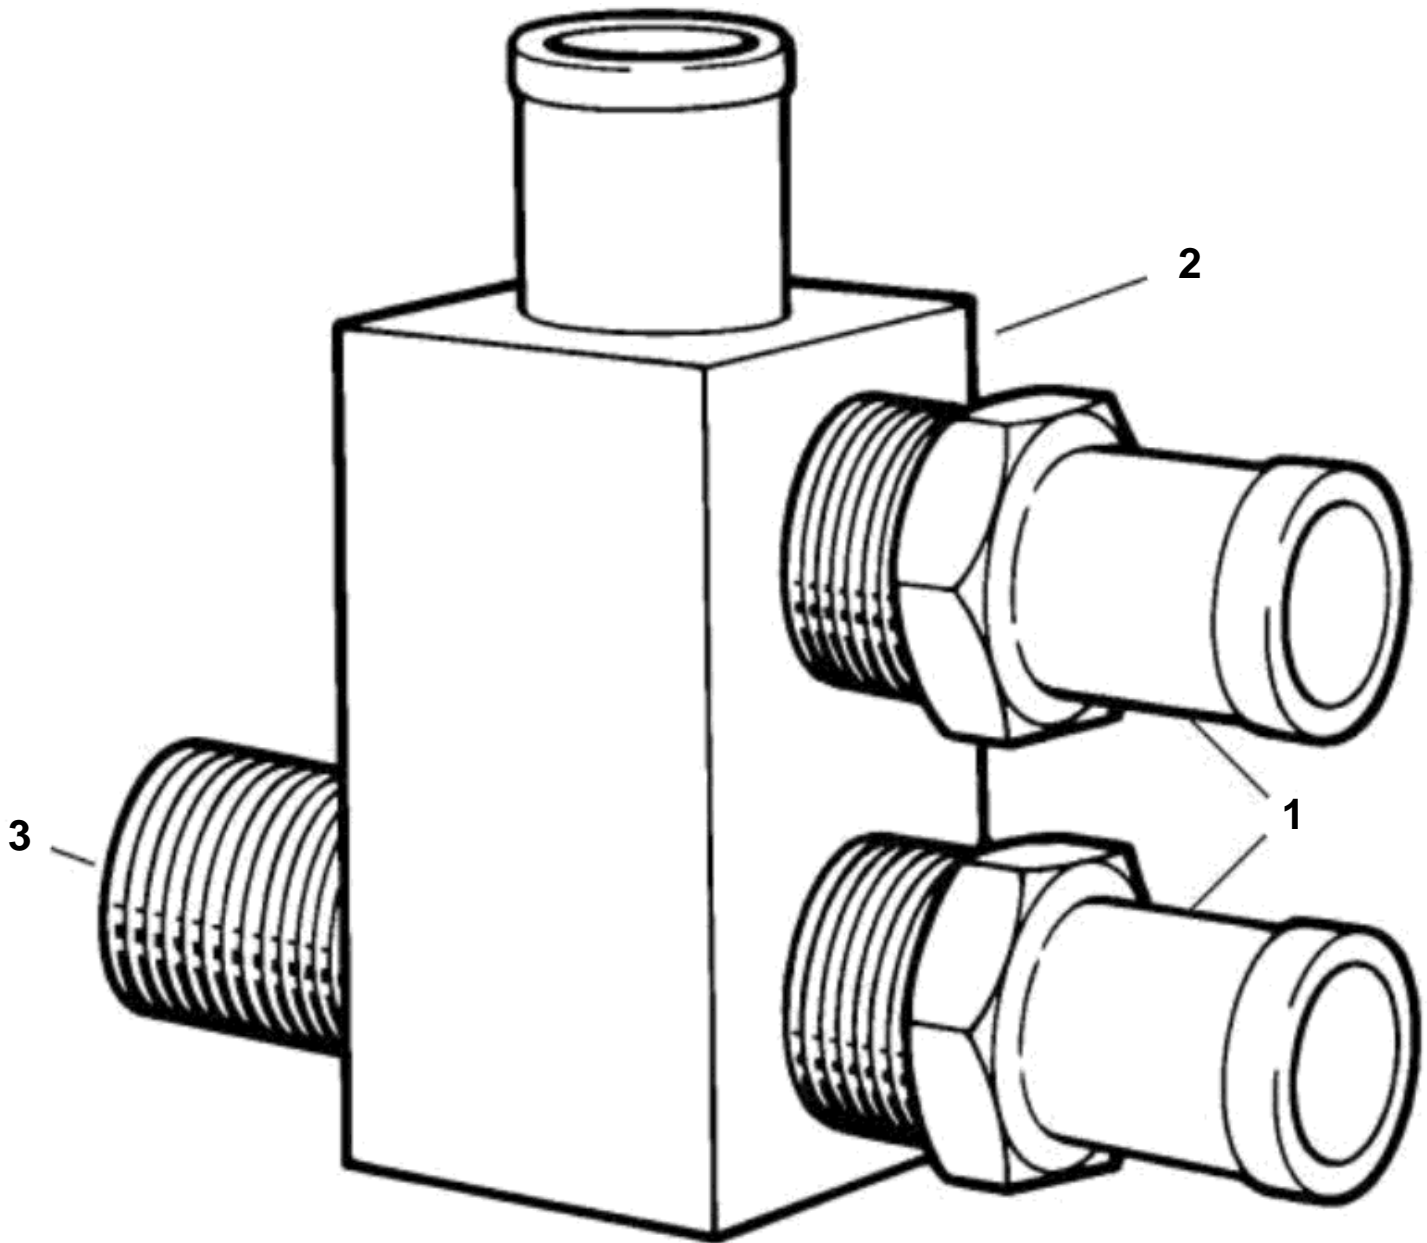

3.0GLMMDA, 3.0GSPMDA

12774

3.0GLMMDA, 3.0GSPMDA

REF	PART NO.	QTY	DESCRIPTION
1	3855944	1	Hot water output kit, 3.0 Liter
	3855945	2	· Hose nipple
2	3855789	1	· Block
3	3855790	1	· Nipple, ½ inch