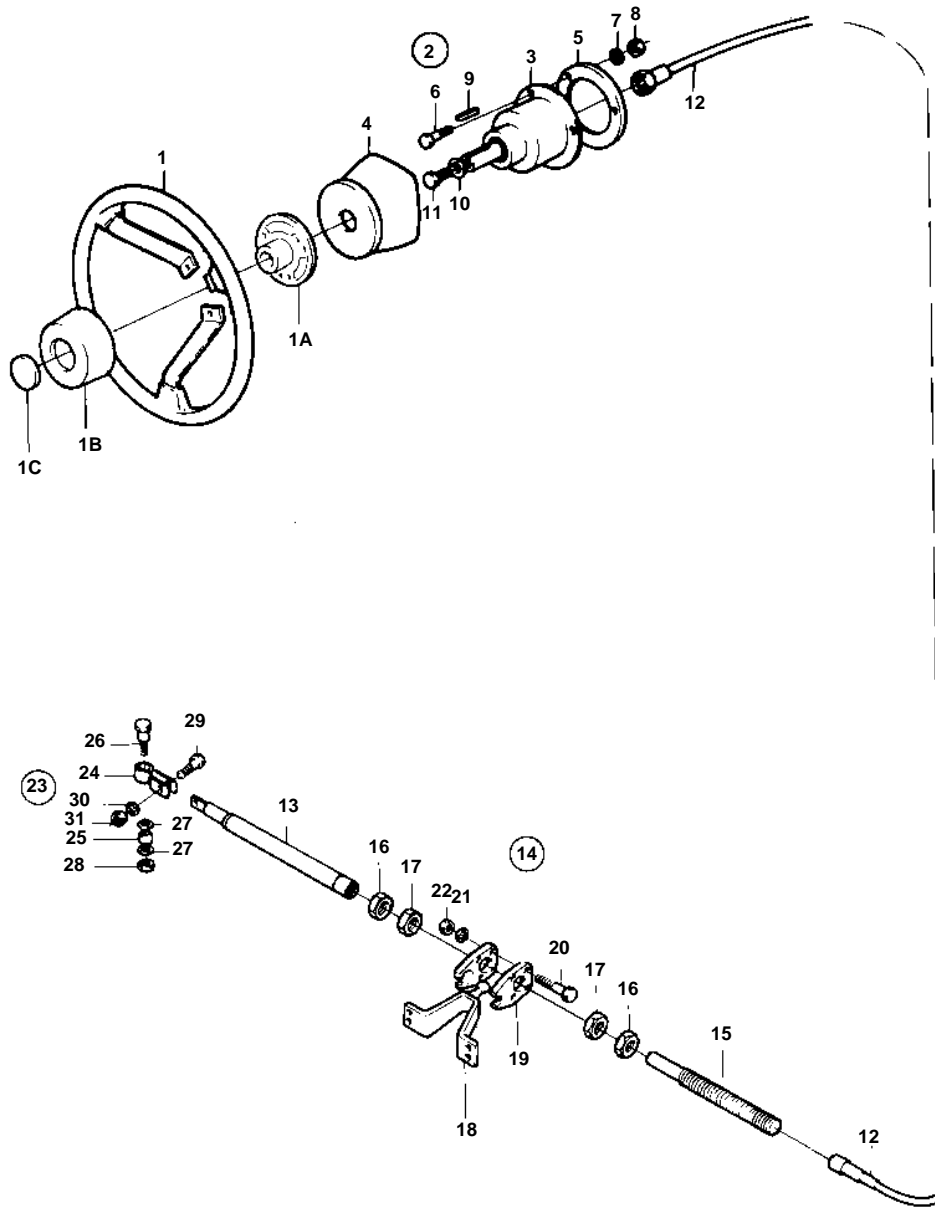

COMMON

7532

COMMON

REF	PART NO.	QTY	DESCRIPTION	NOTES
1	850936	1	Steering wheel	
1A	850937	1	• Steering wheel hub	
1B	828943	1	• Steering wheel pad	
1C	850938	1	• Steering wh emblem	
2	851056	1	Steering head	
3		1	• STEERING GEAR	
4	851057	1	• Cover	
5	851069	1	• Washer	
6	940101	3	• Screw	
7	941906	3	• Spring washer	(955892)
8	955781	3	• Nut	
9	851349	1	• Key	
10	948823	1	• Washer	
11	970944	1	• Screw	(940148)
12	852035	X	Steering cable	L = 800 MM
	851016	X	Steering cable	L = 2500 MM. REPLACED BY 851017.
	851017	X	Steering cable	L = 2750 MM
	851018	X	Steering cable	L = 3000 MM
	851019	X	Steering cable	L = 3250 MM
	851020	X	Steering cable	L = 3500 MM
	851021	X	Steering cable	L = 3750 MM
	851022	X	Steering cable	L = 4000 MM
	851023	X	Steering cable	L = 4250 MM
	851024	X	Steering cable	L = 4500 MM
	851025	X	Steering cable	L = 4750 MM
	851026	X	Steering cable	L = 5000 MM
	851027	X	Steering cable	L = 5250 MM
	851028	X	Steering cable	L = 5500 MM
	851029	X	Steering cable	L = 5750 MM
	851030	X	Steering cable	L = 6000 MM
	851031	X	Steering cable	L = 6500 MM
	851032	X	Steering cable	L = 7000 MM
	851033	X	Steering cable	L = 7500 MM
	851034	X	Steering cable	L = 8000 MM
	851921	X	Steering cable	L = 8500 MM
	851922	X	Steering cable	L = 9000 MM
	851923	X	Steering cable	L = 9500 MM
13	851059	1	Steering cylinder	FOR PORT MOUNTING.
	851147	1	Steering cylinder	FOR STARBOARD MOUNTING.
14	853290	1	Stern attachment	
15	850771	1	• Anchorage	
16	850778	1	• Nut	
17	853306	2	• Nut	
18	851093	1	• Bracket	
19	828854	2	• Anchorage	IK
20	940101	4	• Screw	
21	941906	4	• Spring washer	
22	963105	4	• Nut	
23	828924	1	• Ball joint kit	(851122)
24		1	• • BRACKET	
25	851121	1	• • Sleeve	
26	851117	1	• • Shoulder screw	
27	942551	2	• • Washer	
28	966172	1	• • Nut	
29	851118	1	• • Shoulder screw	
30	941670	1	• • Washer	
31	966171	1	• • Lock nut	