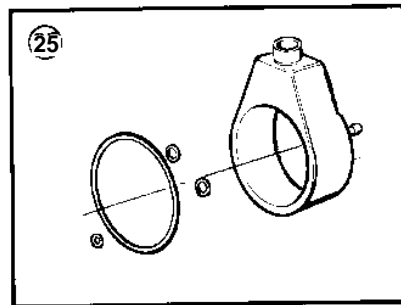

COMMON

7222

COMMON

REF	PART NO.	QTY	DESCRIPTION	NOTES
1	838310	1	Power steering pump	
2		1	· HOUSING	
3		1	· SHAFT KIT	
4		1	· · SHAFT	
5	273881	1	· · Sealing ring kit	
5A	1272634	X	· Adjusting washer	TH = 0,05 MM
	1272635	X	· Adjusting washer	TH = 0,1 MM
	1272636	X	· Adjusting washer	TH = 0,2 MM
	1272637	X	· Adjusting washer	TH = 0,3 MM
6		1	· HUB	
7	1272412	2	· Seal	
8		1	· ROTOR KIT	
9		1	· · ROTOR	
10		1	· · VANE	
11		1	· · RING	
12	273905	1	· Valve kit	
13		1	· · VALVE	
14		1	· · SPRING	
15	1272427	1	· Pin	
16	1329586	1	· Plate	
17		1	· PLATE	
18	1329589	1	· Spring	
19	855735	1	· Sealing kit	
20		1	· · O-RING	
21		1	· · O-RING	
22		2	· · O-RING	
23		2	· · O-RING	
24		1	· · CIRCLIP	
25	855544	1	· Oil container kit	
26		1	O-RING	INCLUDED IN 855735.
27		1	O-RING	INCLUDED IN 855735.
28		1	O-RING	INCLUDED IN 855735.
29	855574	2	· Stud	
30	1330839	1	· Cover	