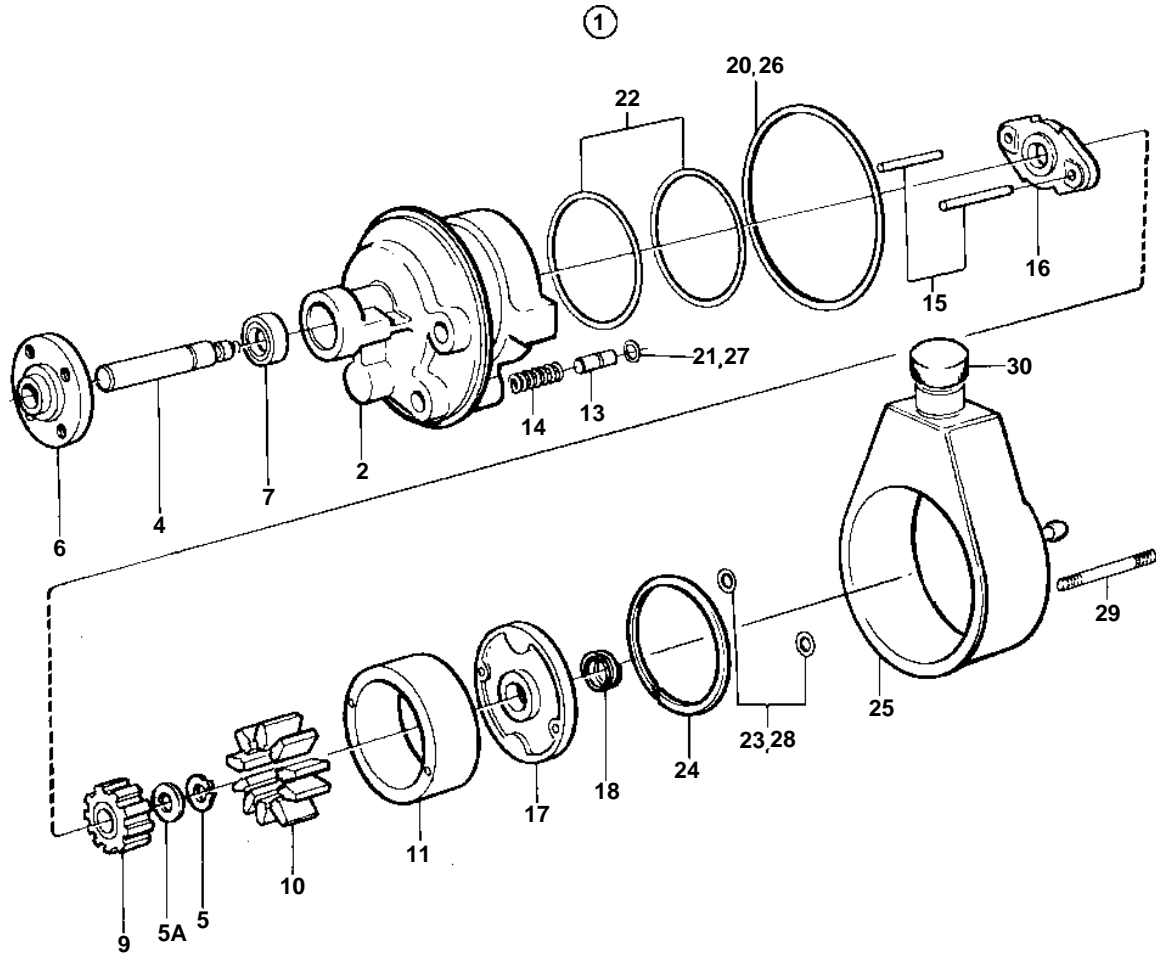

COMMON

7222

COMMON

REF	PART NO.	QTY	DESCRIPTION	NOTES
1	838310	1	Power steering pump	
2		1	· HOUSING	
3		1	· SHAFT KIT	
4		1	· · SHAFT	
5	273881	1	· · Sealing ring kit	
5A	1272634	X	· Adjusting washer	TH = 0,05 MM
	1272635	X	· Adjusting washer	TH = 0,1 MM
	1272636	X	· Adjusting washer	TH = 0,2 MM
	1272637	X	· Adjusting washer	TH = 0,3 MM
6		1	· HUB	
7	1272412	2	· Seal	
8		1	· ROTOR KIT	
9		1	· · ROTOR	
10		1	· · VANE	
11		1	· · RING	
12	273905	1	· Valve kit	
13		1	· · VALVE	
14		1	· · SPRING	
15	1272427	1	· Pin	
16	1329586	1	· Plate	
17		1	· PLATE	
18	1329589	1	· Spring	
19	855735	1	· Sealing kit	
20		1	· · O-RING	
21		1	· · O-RING	
22		2	· · O-RING	
23		2	· · O-RING	
24		1	· · CIRCLIP	
25	855544	1	· Oil container kit	
26		1	O-RING	INCLUDED IN 855735.
27		1	O-RING	INCLUDED IN 855735.
28		1	O-RING	INCLUDED IN 855735.
29	855574	2	· Stud	
30	1330839	1	· Cover	