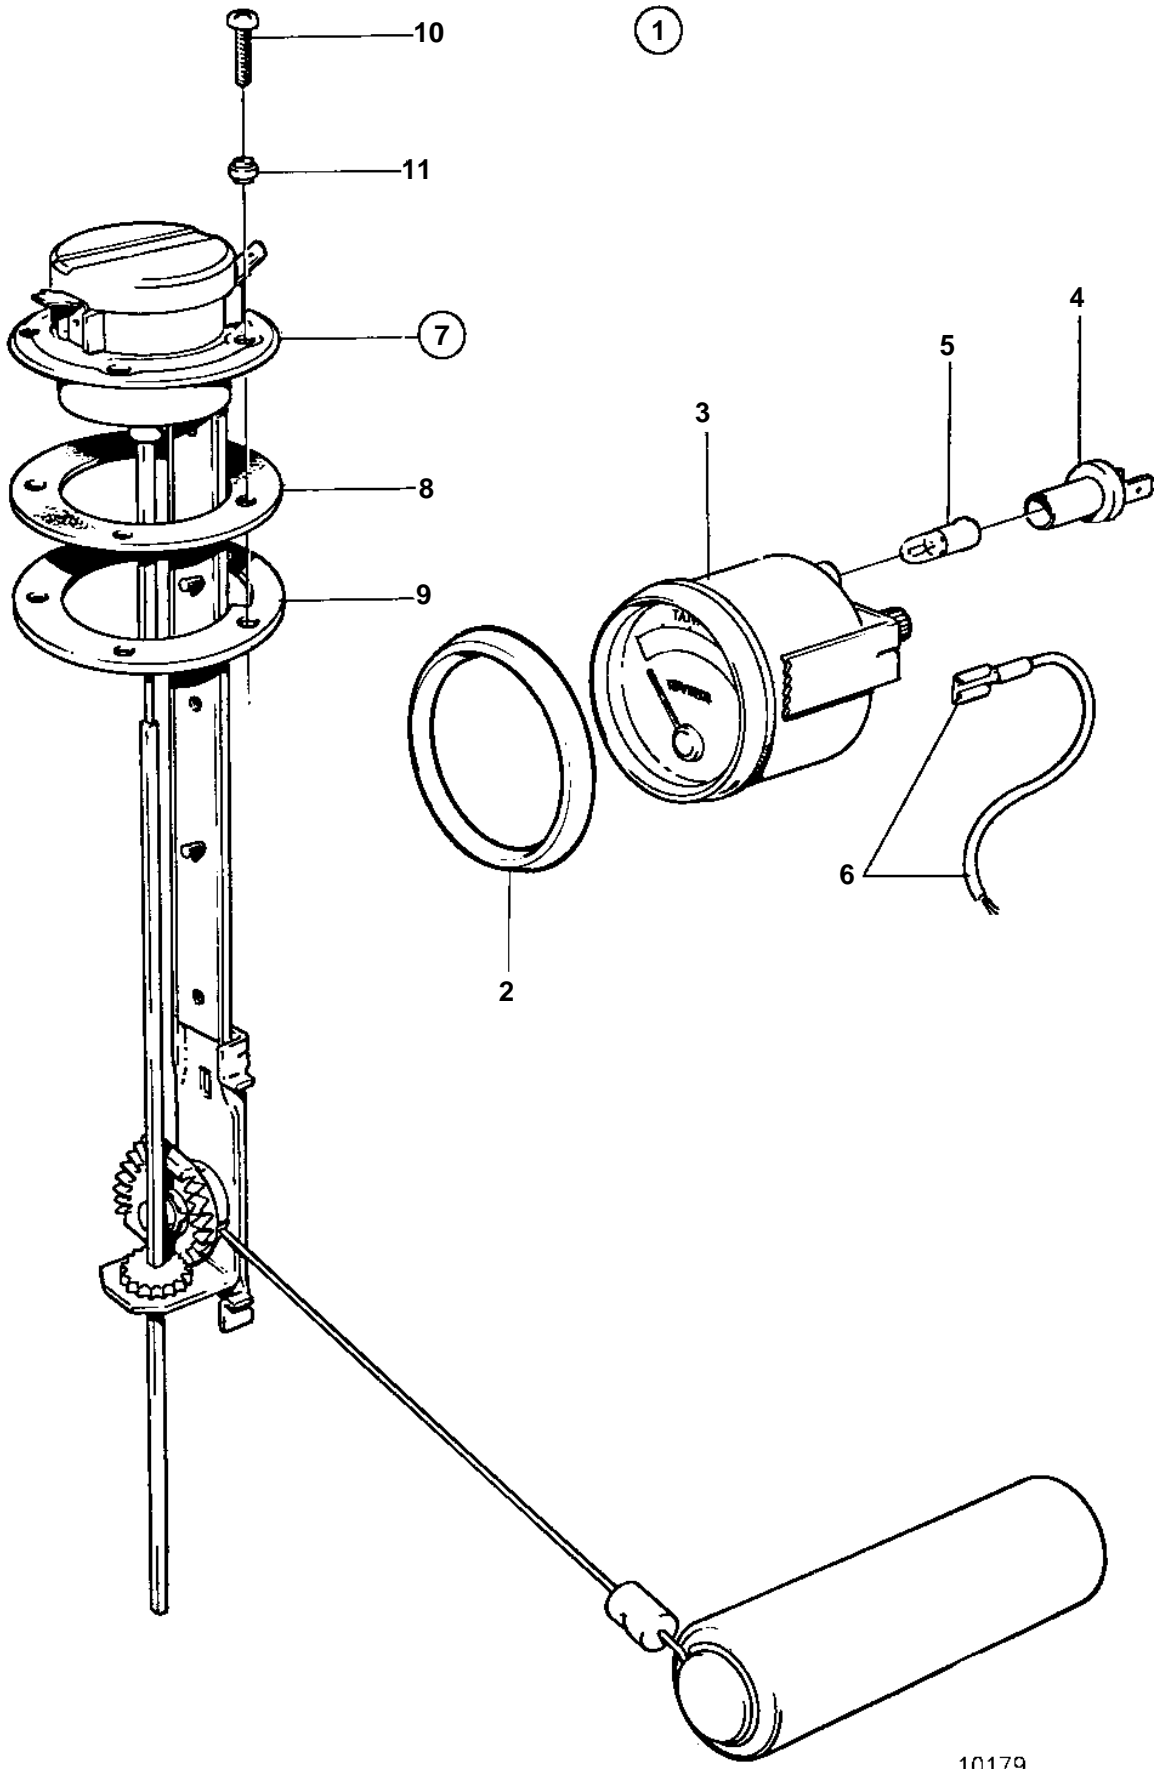

COMMON

COMMON

REF	PART NO.	QTY	DESCRIPTION	NOTES
1	858881	1	Tank gauge kit	12V REPL BY 1140462. WHITE COLOURED DECOR STRIPE.
2	858643	1	• Front ring	
3	863942	1	• Water level gauge	(828635)
4	863945	2	• • Bulb socket	FOR INSTRUMENTS WITH PARTNO 828632,828635 SHOULD WHITE BULB 19923 AND BULB HOLDER 808175 BE INSTALLED.
5	863946	2	• • Bulb	RED. FOR INSTRUMENTS WITH PARTNO 828632,828635 SHOULD WHITE BULB 19923 AND BULB HOLDER 808175 BE INSTALLED.
6		X	• CABLES AND TERMINALS	SEE GROUP 3
7	834389	1	• Sender	
8	89865	1	• • Gasket	
9	834480	1	• • Flange	
10	956078	4	• • Screw	L = 16 MM
	956081	1	• • Screw	L = 25 MM
11	834481	5	• • Gasket	