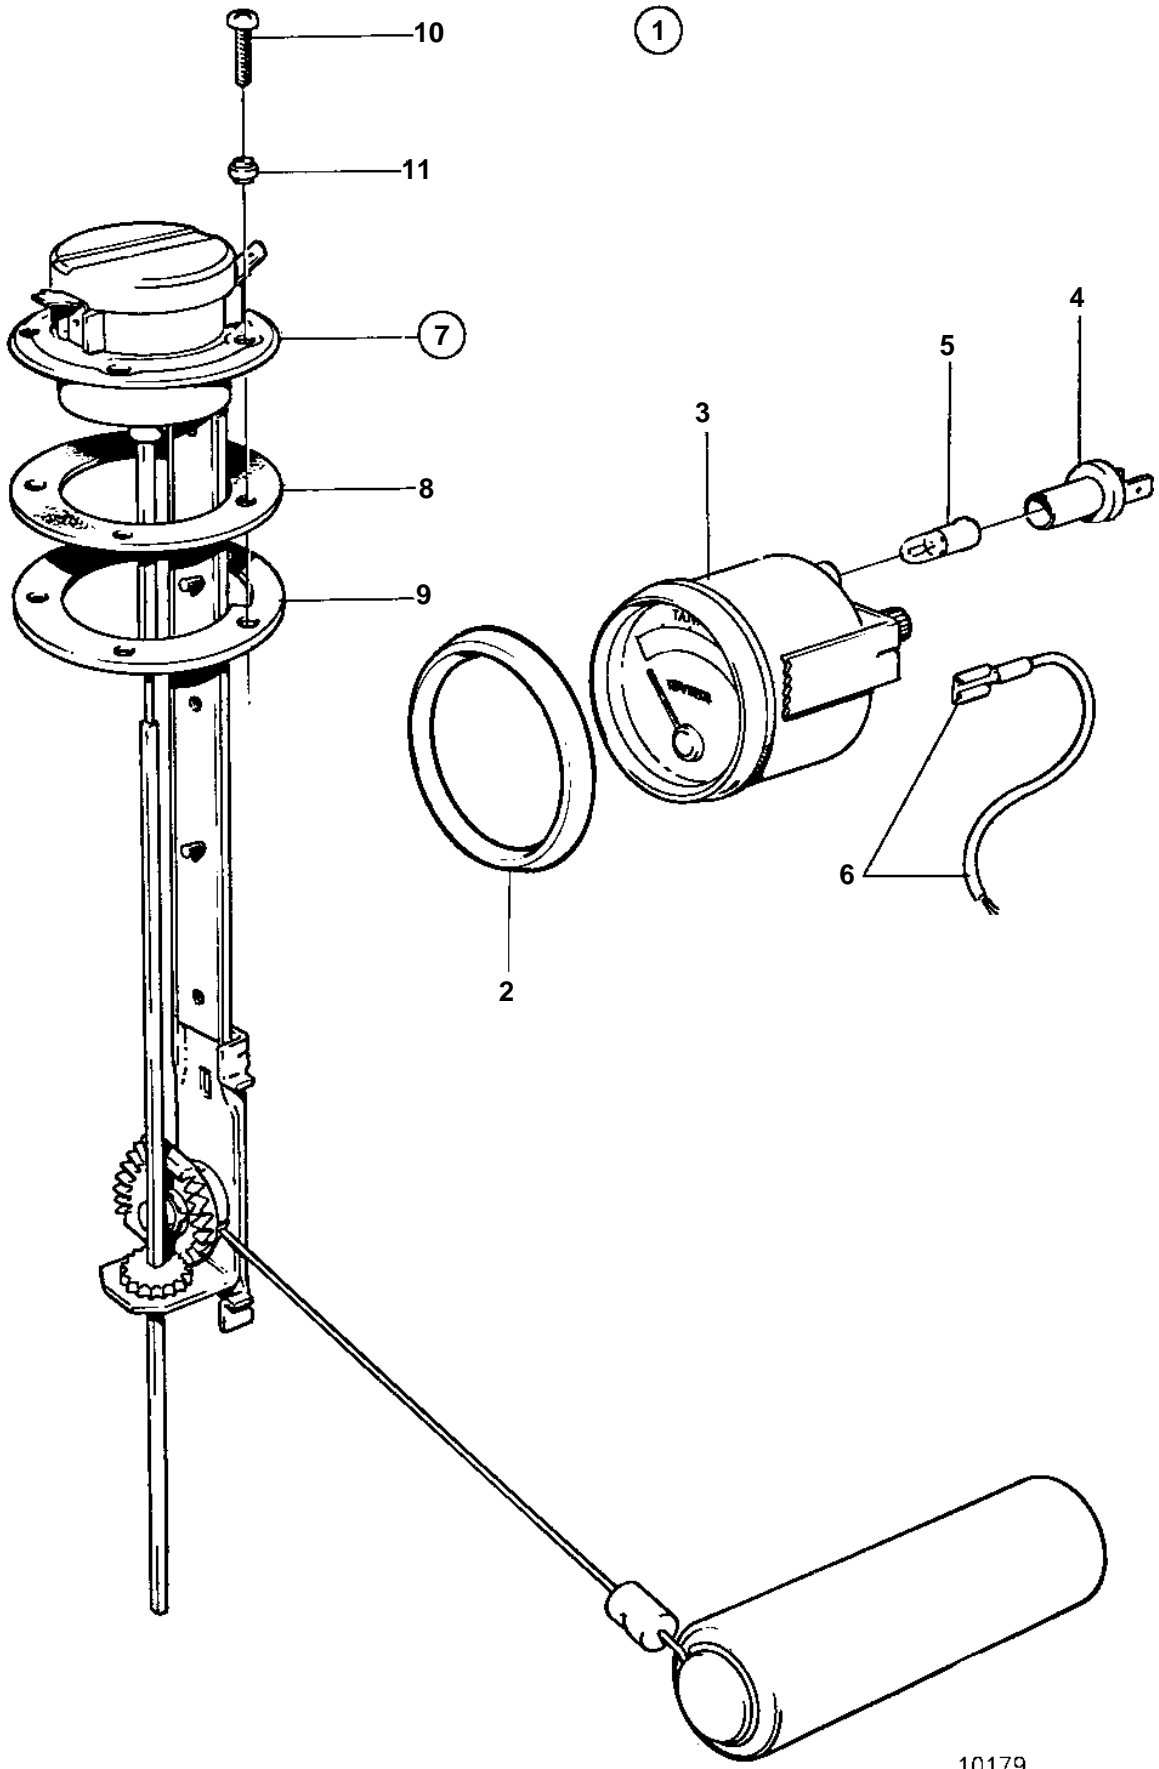

COMMON

**COMMON**

REF	PART NO.	QTY	DESCRIPTION	NOTES
1	828716	1	Water level gauge	12V REPL BY 858881. GOLD COLOURED DECOR STRIPE.
2	858643	1	• Front ring	(828542)
3	863942	1	• Water level gauge	(828635)
4	863945	2	• • Bulb socket	FOR INSTRUMENTS WITH PARTNO 828632,828635 SHOULD WHITE BULB 19923 AND BULB HOLDER 808175 BE INSTALLED.
5	863946	2	• • Bulb	RED. FOR INSTRUMENTS WITH PARTNO 828632,828635 SHOULD WHITE BULB 19923 AND BULB HOLDER 808175 BE INSTALLED.
6		X	• CABLES AND TERMINALS	SEE GROUP 3
7	834389	1	• Sender	
8	89865	1	• • Gasket	
9	834480	1	• • Flange	
10	956078	4	• • Screw	L = 16 MM
	956081	1	• • Screw	L = 25 MM
11	834481	5	• • Gasket	