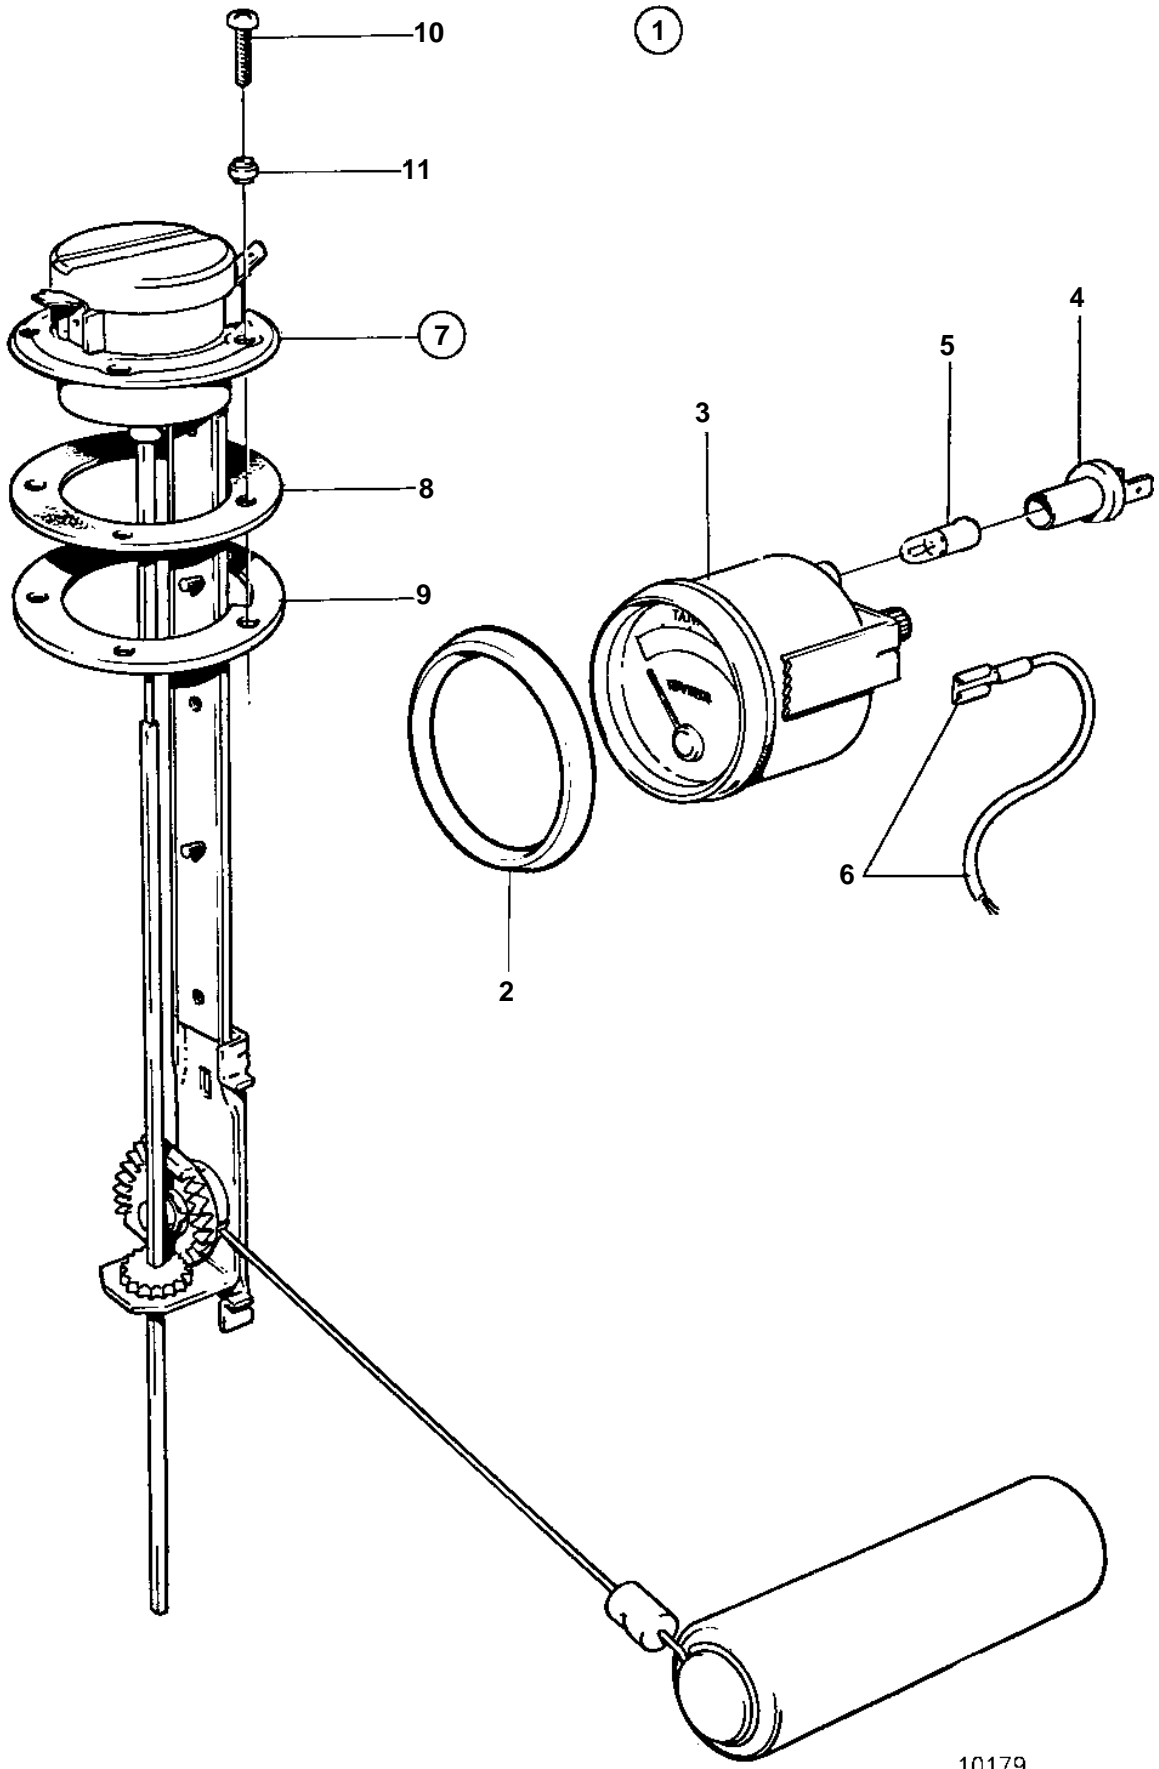

COMMON

COMMON

REF	PART NO.	QTY	DESCRIPTION	NOTES
1	1140462	1	Water level gauge ki	
2	858643	1	· Front ring	
3	863942	1	· Water level gauge	(828635)
4	863945	2	· · Bulb socket	FOR INSTRUMENTS WITH PARTNO 828632,828635 SHOULD WHITE BULB 19923 AND BULB HOLDER 808175 BE INSTALLED.
5	863946	2	· · Bulb	RED. FOR INSTRUMENTS WITH PARTNO 828632,828635 SHOULD WHITE BULB 19923 AND BULB HOLDER 808175 BE INSTALLED.
6		X	· CABLES AND TERMINALS	SEE GROUP 3
7	834389	1	· Sender	
8	89865	1	· · Gasket	
9	834480	1	· · Flange	
10	956078	4	· · Screw	L = 16 MM
	956081	1	· · Screw	L = 25 MM
11	834481	5	· · Gasket	